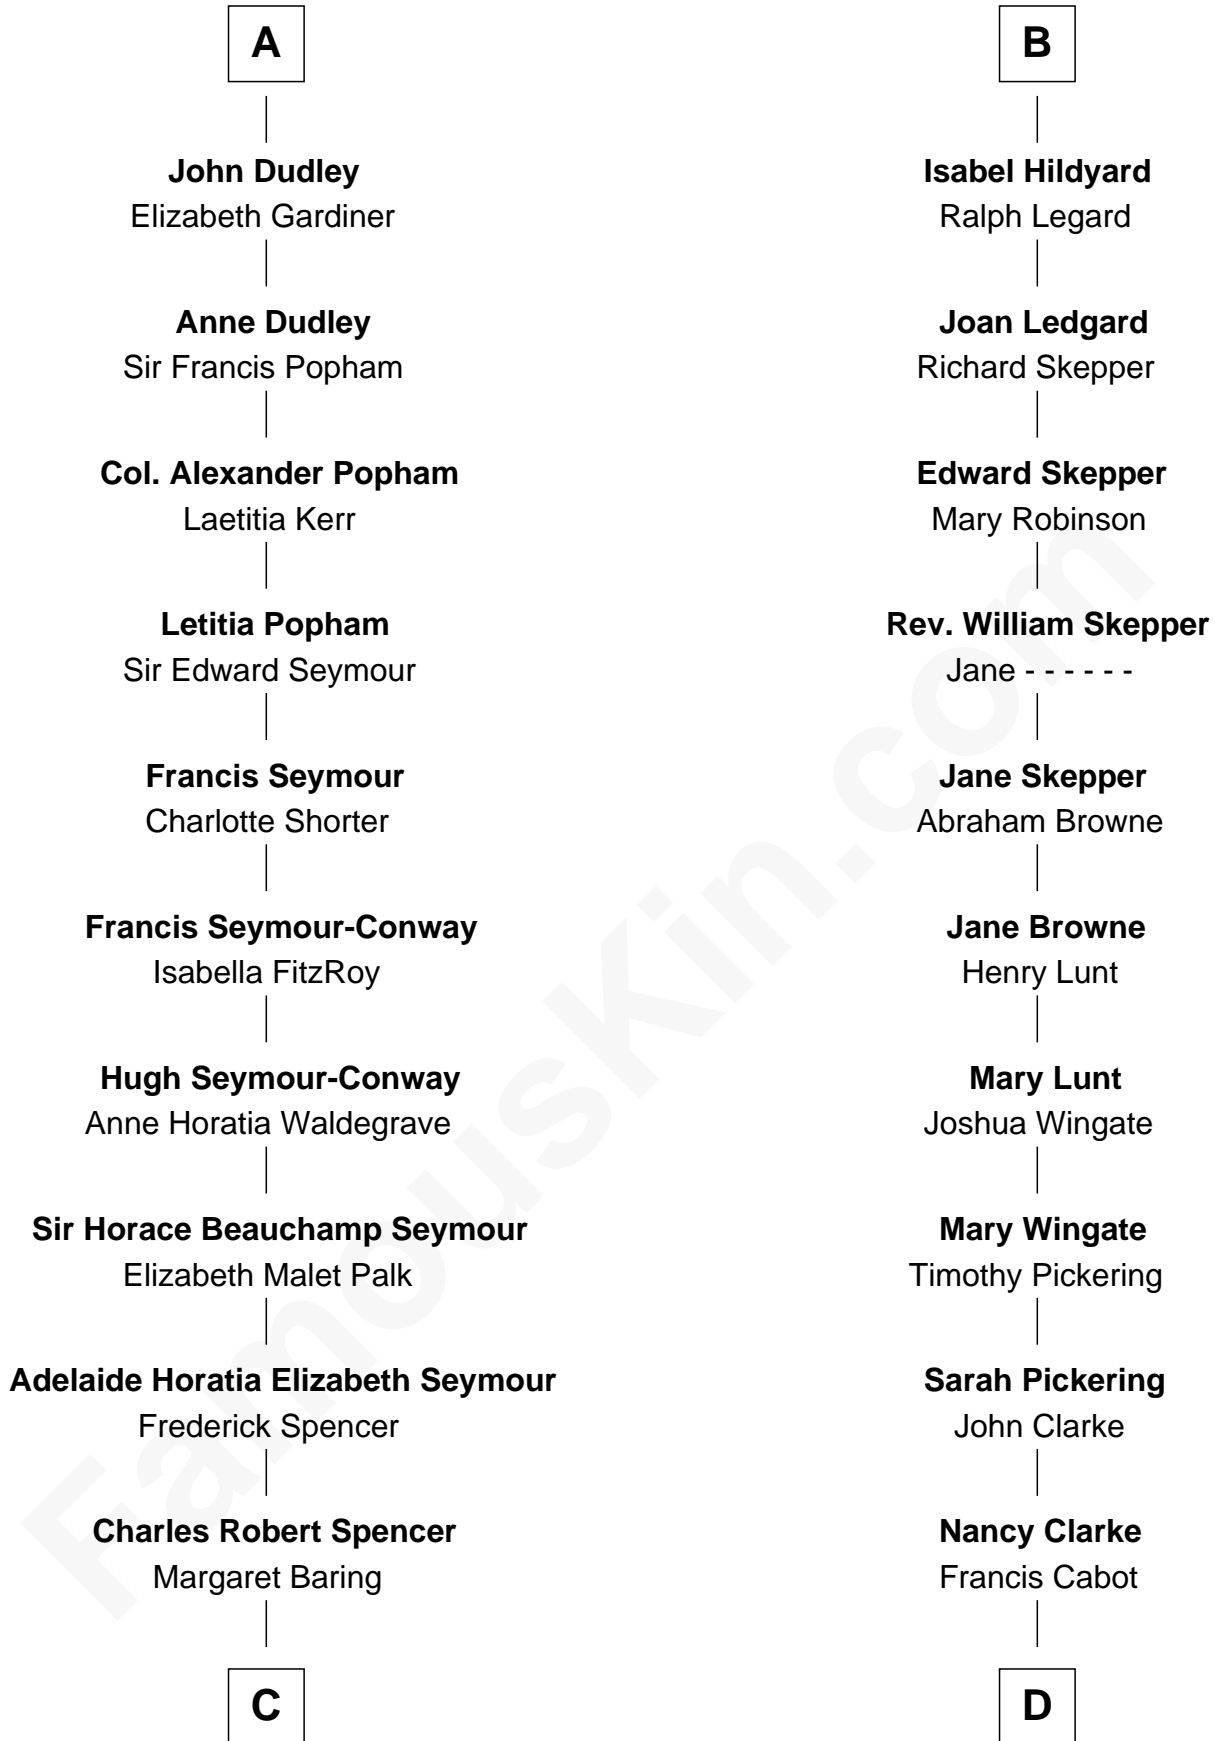

FamousKin.com Relationship Chart of

Prince William

Prince of Wales

20th cousin of

Alice (Lee) Roosevelt

First Wife of President Theodore Roosevelt

C

Albert Edward John Spencer

Cynthia Elinor Beatrix Hamilton

Edward John Spencer

Frances Ruth Burke Roche

Princess Diana Frances Spencer

Charles III, King of the United Kingdom

Prince William

Prince of Wales

D