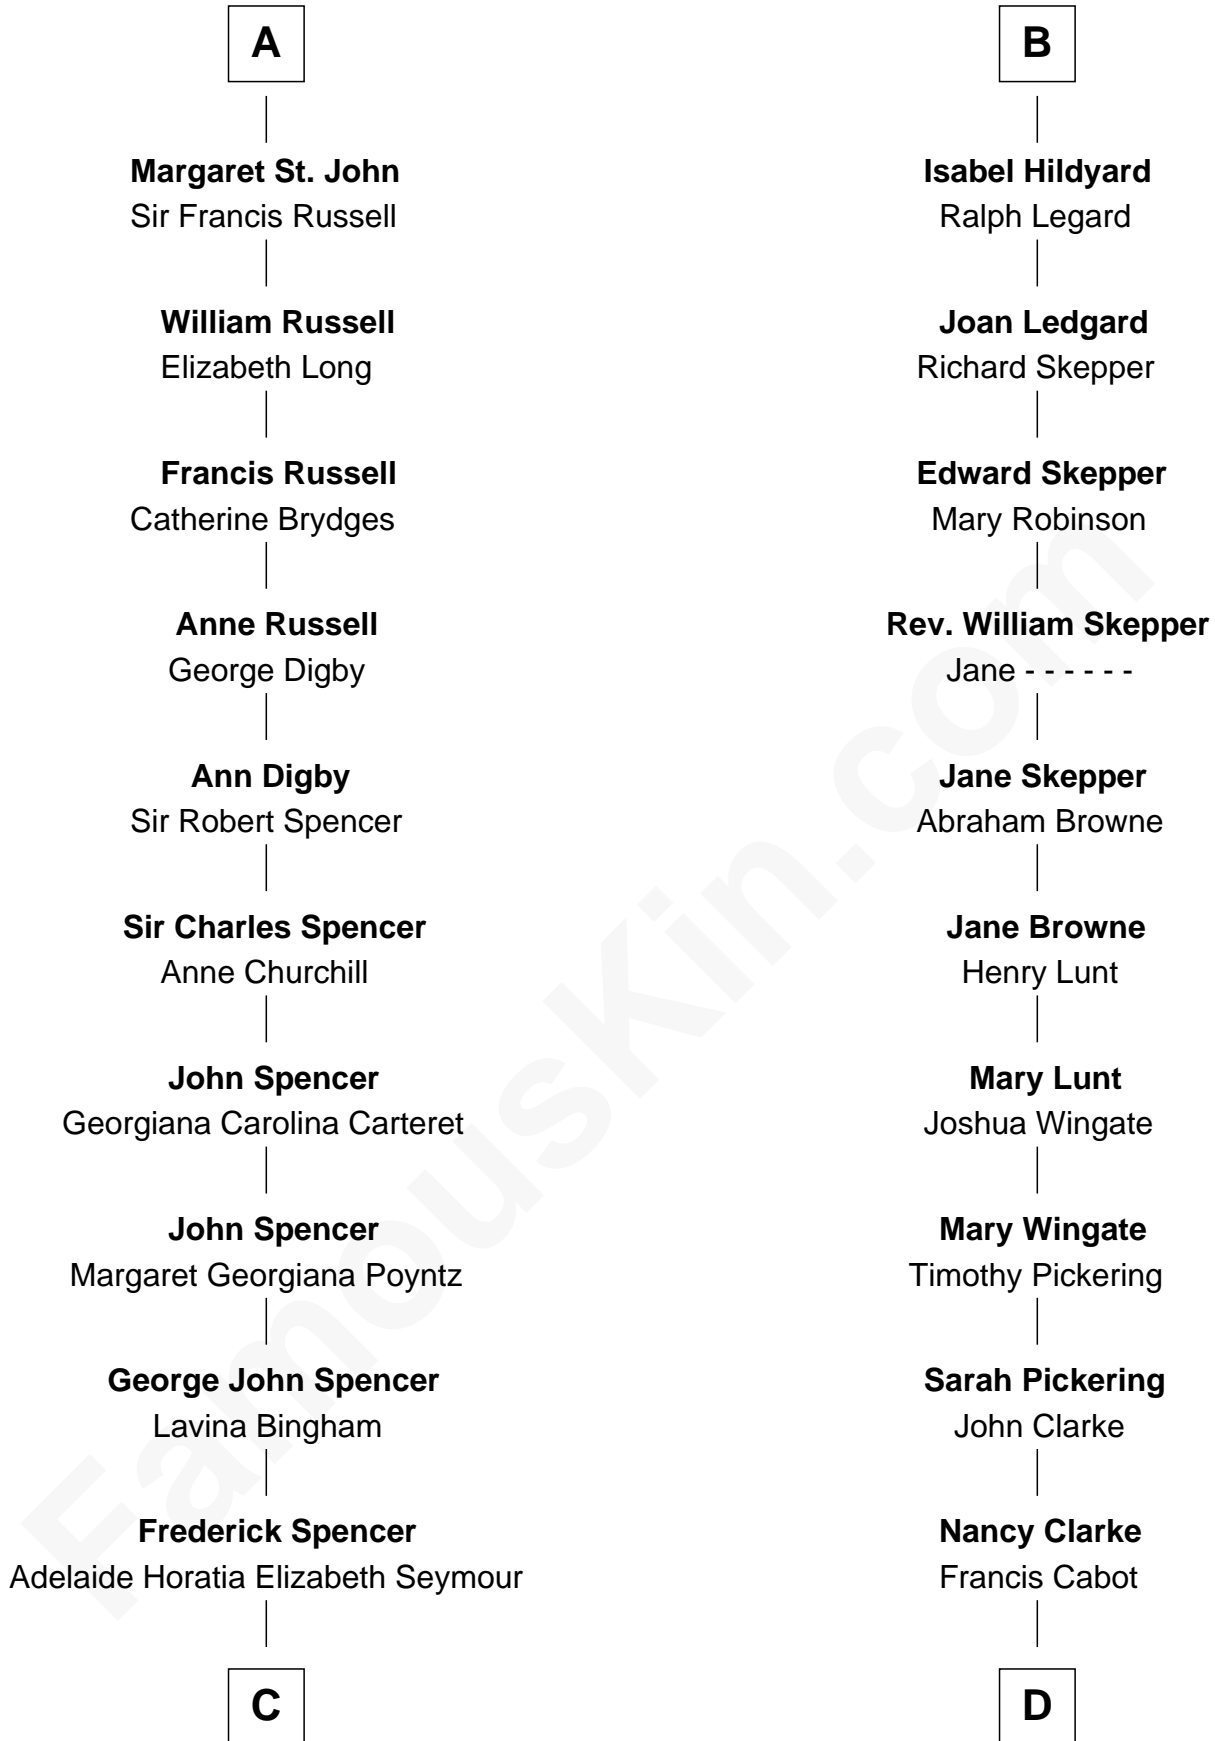

FamousKin.com Relationship Chart of

Prince William

Prince of Wales

20th cousin 1 time removed of

Alice (Lee) Roosevelt

First Wife of President Theodore Roosevelt

John Deincourt

C

Charles Robert Spencer

Margaret Baring

Albert Edward John Spencer

Cynthia Elinor Beatrix Hamilton

Edward John Spencer

Frances Ruth Burke Roche

Princess Diana Frances Spencer

Charles III, King of the United Kingdom