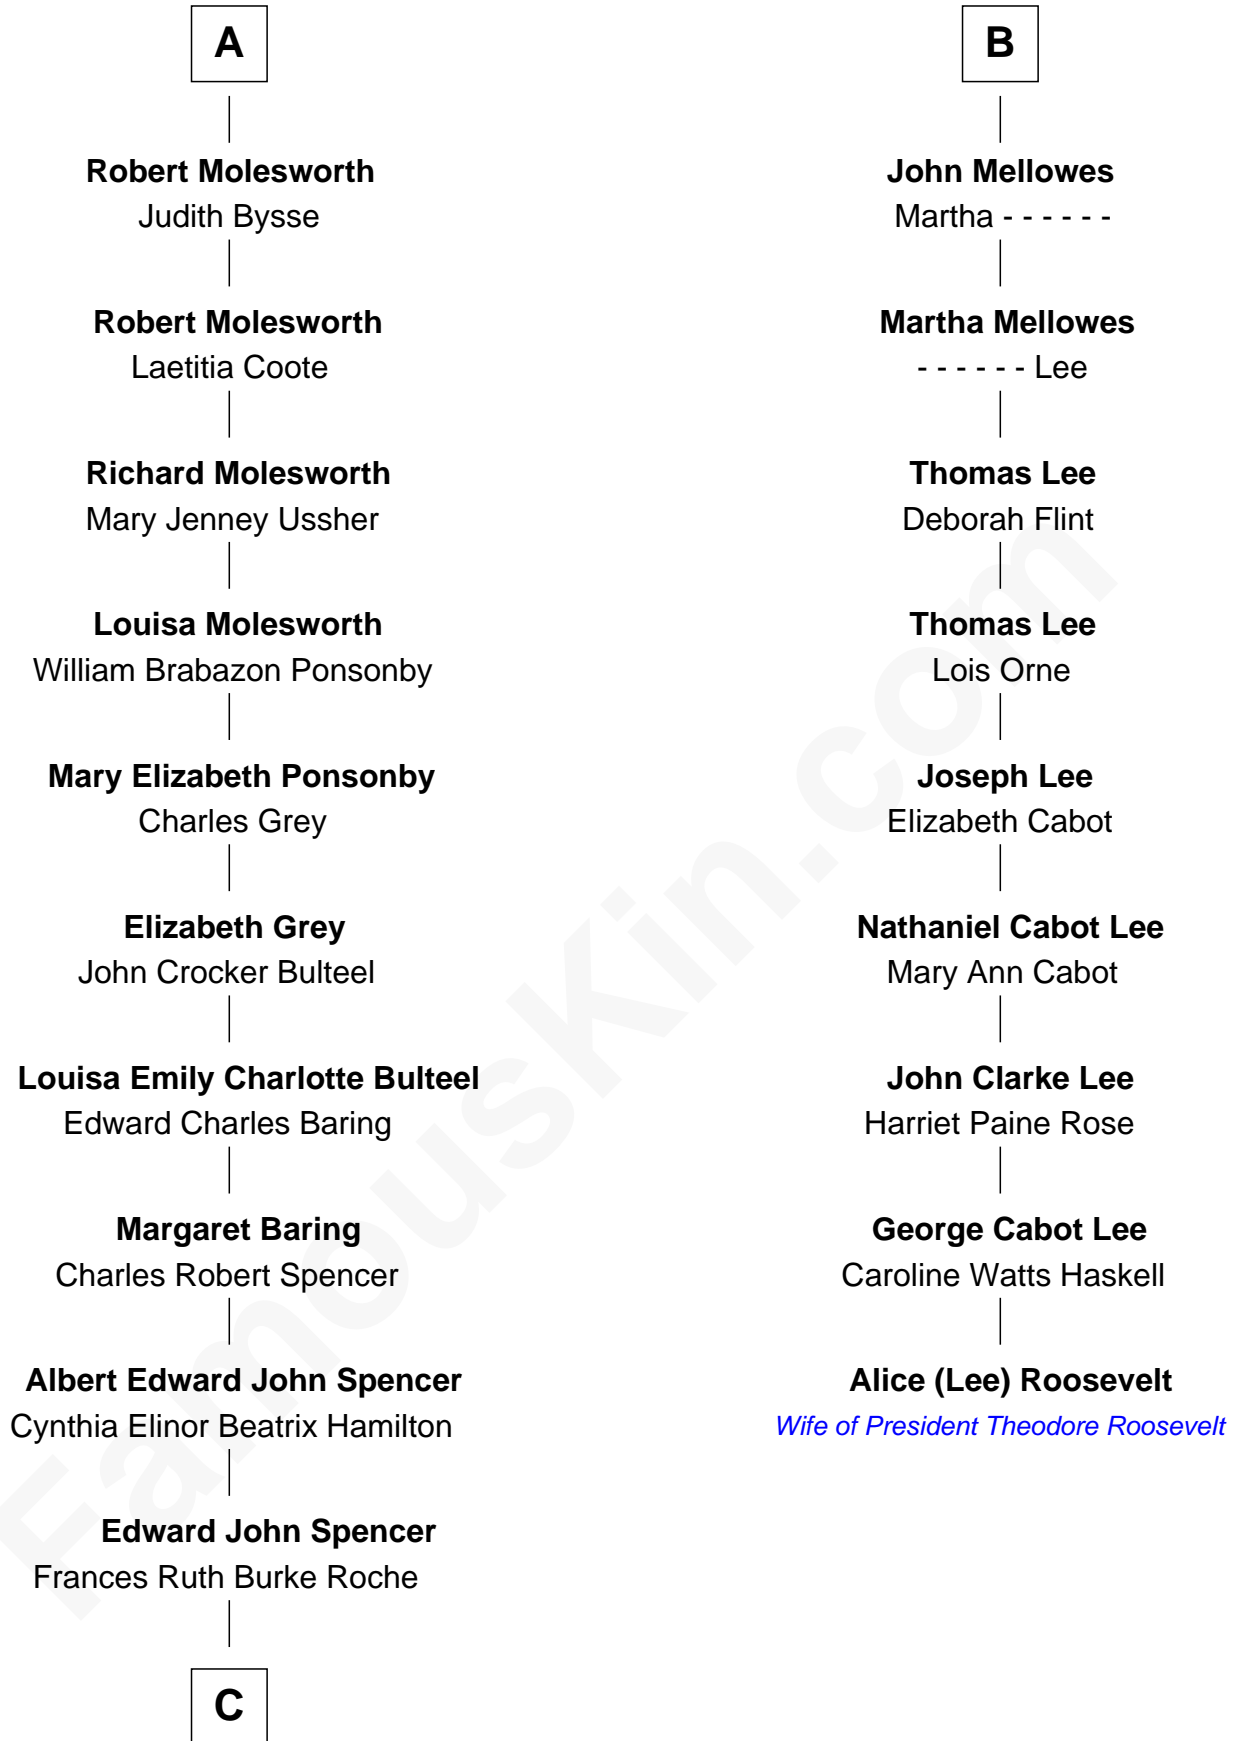

# FamousKin.com Relationship Chart of

**Prince William**

*Prince of Wales*

15th cousin 3 times removed of

**Alice (Lee) Roosevelt**

*First Wife of President Theodore Roosevelt*

**Sir Robert Corbet**

Margaret - - - - -

**Margaret Corbet**

Sir Francis Palmes

**Sir Francis Palmes**

Mary Hadnall

**Mary Palmes**

William Molesworth

**A**

**Mary Corbet**

Olive Irby

**Martha Bulkeley**

Abraham Mellows

**Oliver Mellows**

Elizabeth Hawkredd

**B**

**C**

**Princess Diana Frances Spencer**  
Charles III, King of the United Kingdom

**Prince William**  
*Prince of Wales*

FamousKin.com