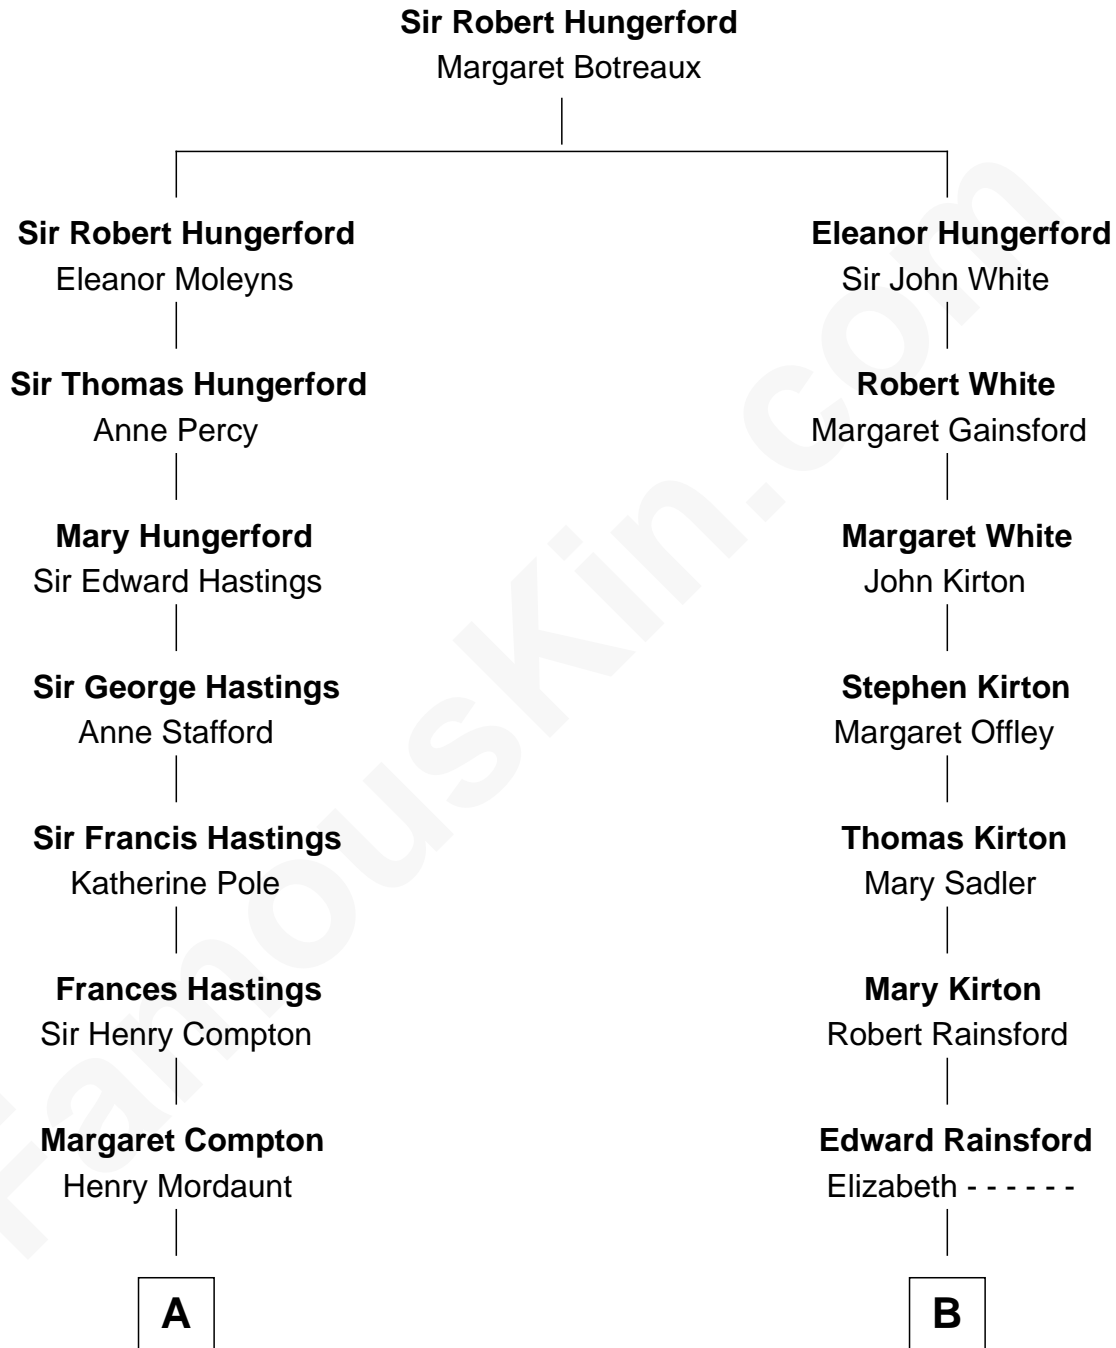

FamousKin.com
Relationship Chart of
Prince William
Prince of Wales

15th cousin 3 times removed of

Alice (Lee) Roosevelt
First Wife of President Theodore Roosevelt

C

Princess Diana Frances Spencer
Charles III, King of the United Kingdom

Prince William
Prince of Wales

FamousKin.com