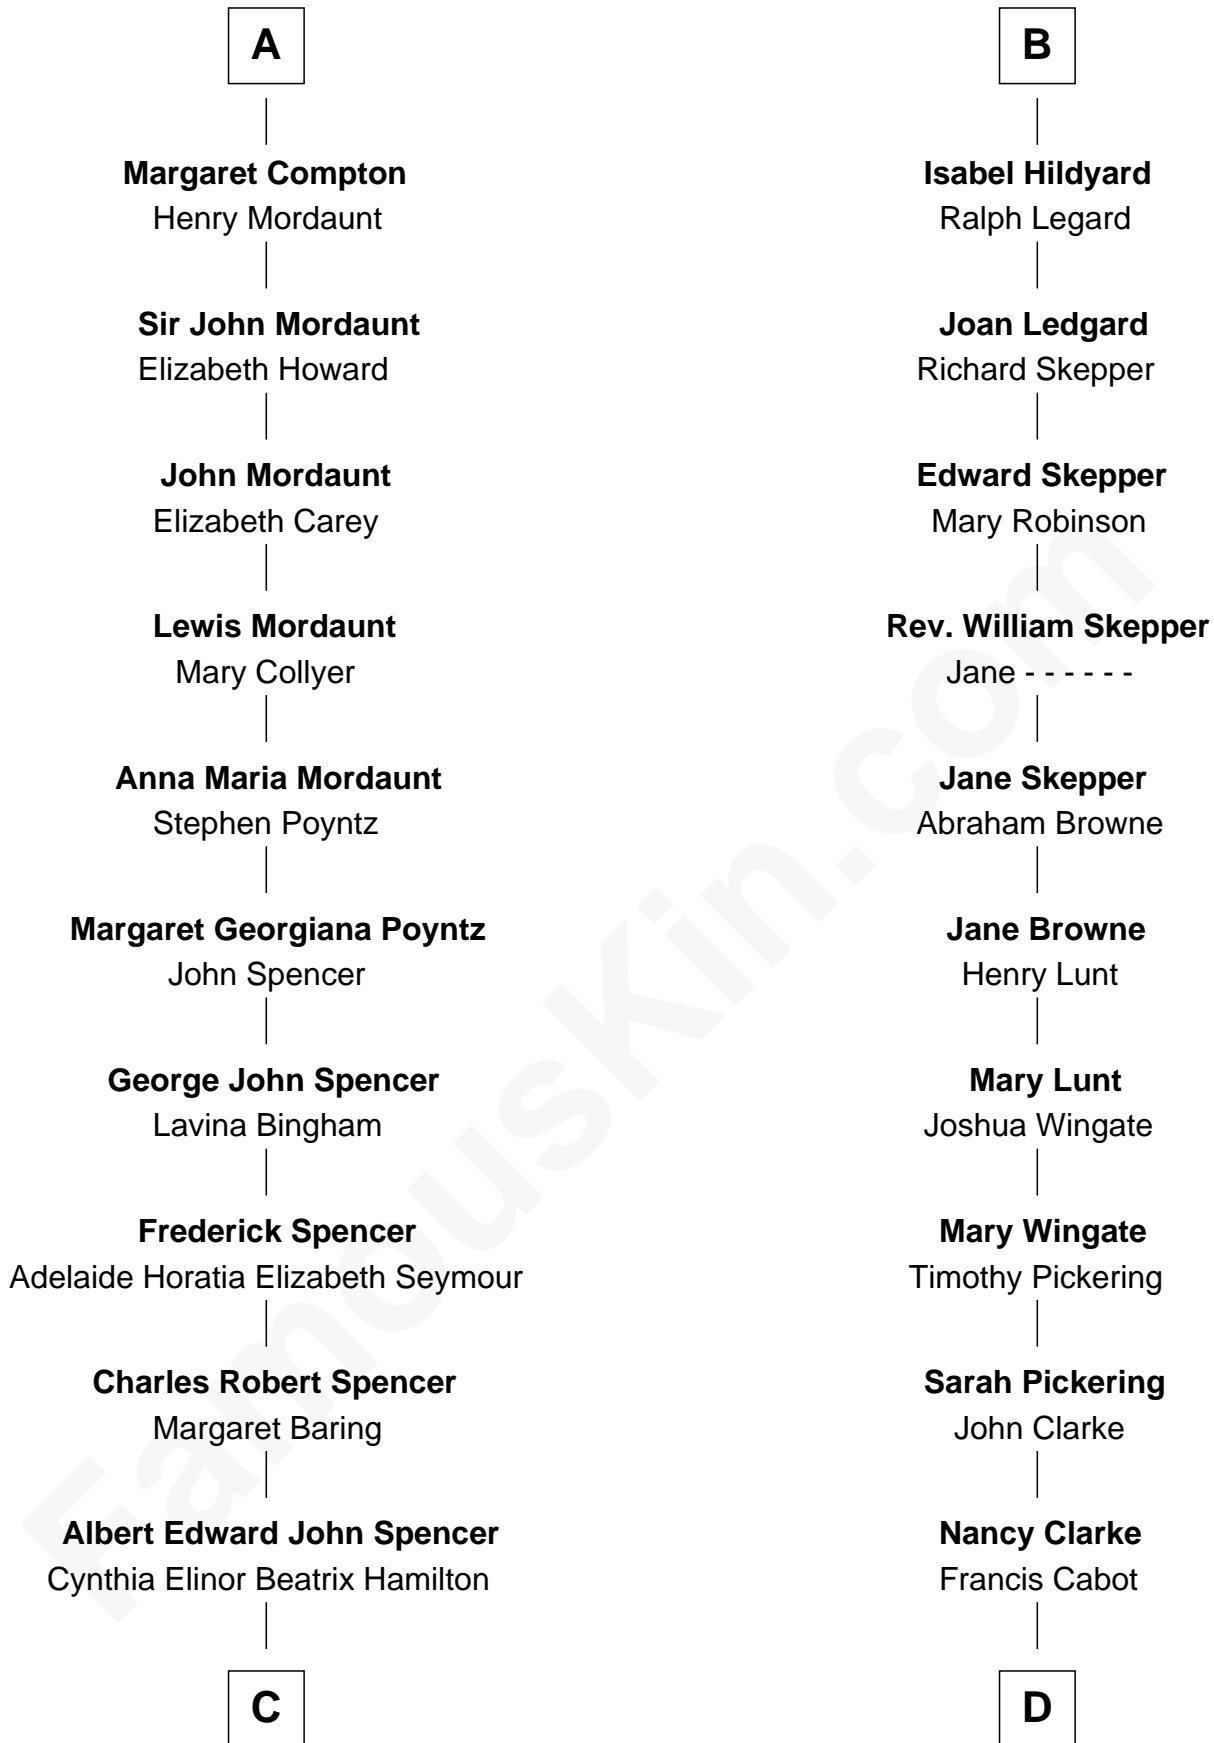

# FamousKin.com Relationship Chart of

**Prince William**

*Prince of Wales*

19th cousin 1 time removed of

**Alice (Lee) Roosevelt**

*First Wife of President Theodore Roosevelt*

**Edward III, King of England**

Philippa of Hainault

**C**

**Edward John Spencer**  
Frances Ruth Burke Roche

**Princess Diana Frances Spencer**  
Charles III, King of the United Kingdom

**Prince William**  
*Prince of Wales*

**D**

**Mary Ann Cabot**  
Nathaniel Cabot Lee