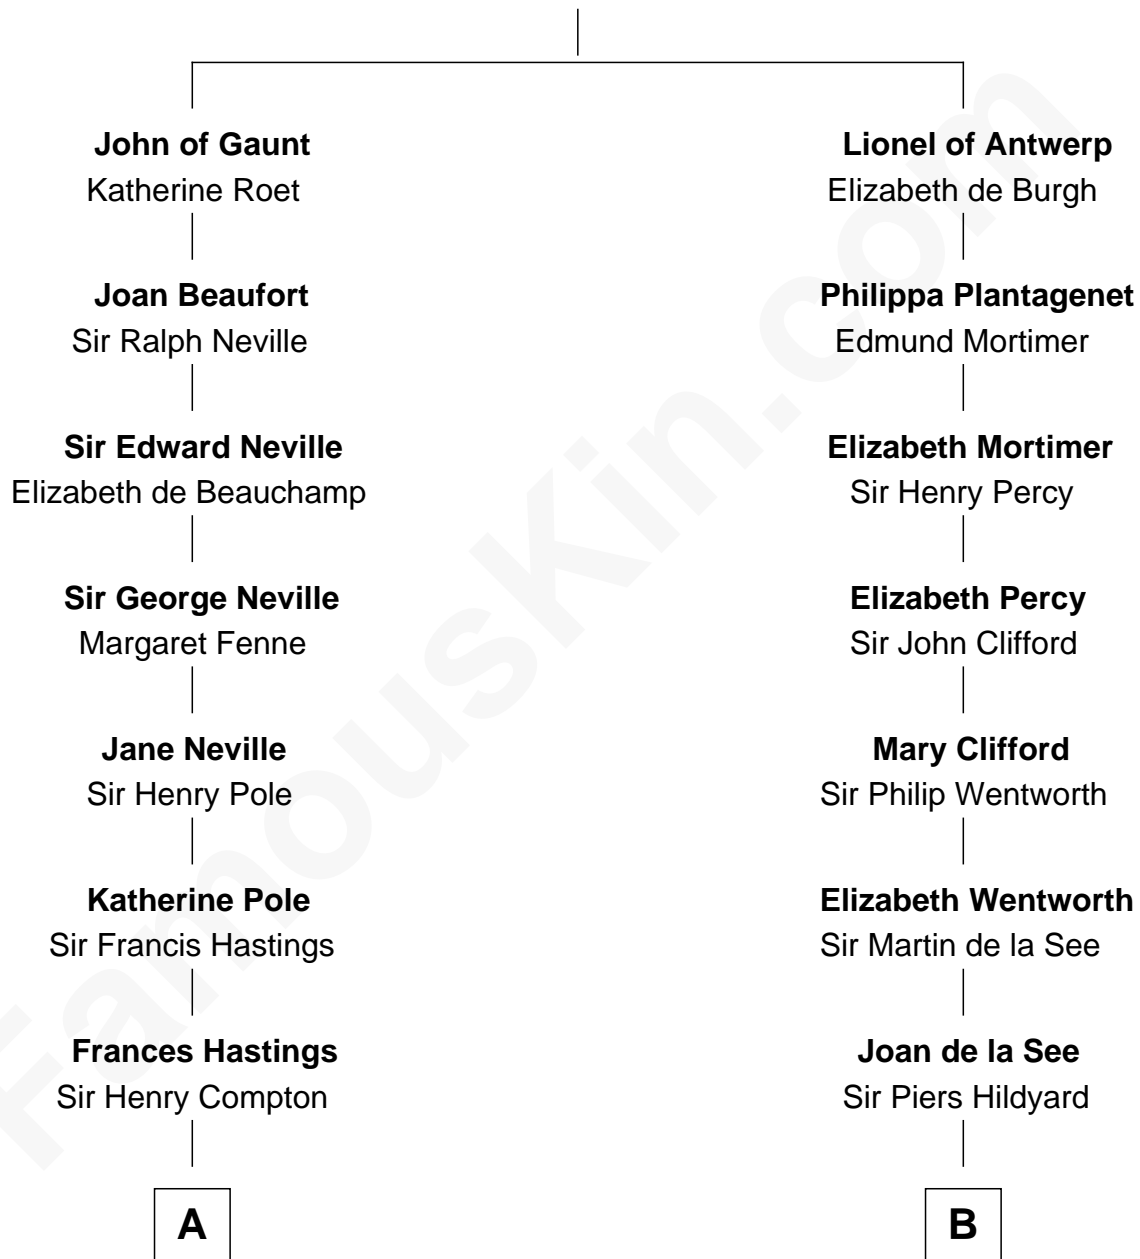

# FamousKin.com Relationship Chart of

**Prince William**

*Prince of Wales*

19th cousin 1 time removed of

**Alice (Lee) Roosevelt**

*First Wife of President Theodore Roosevelt*

**Edward III, King of England**

Philippa of Hainault

**C**

**Edward John Spencer**  
Frances Ruth Burke Roche

**Princess Diana Frances Spencer**  
Charles III, King of the United Kingdom

**Prince William**  
*Prince of Wales*

**D**

**Mary Ann Cabot**  
Nathaniel Cabot Lee