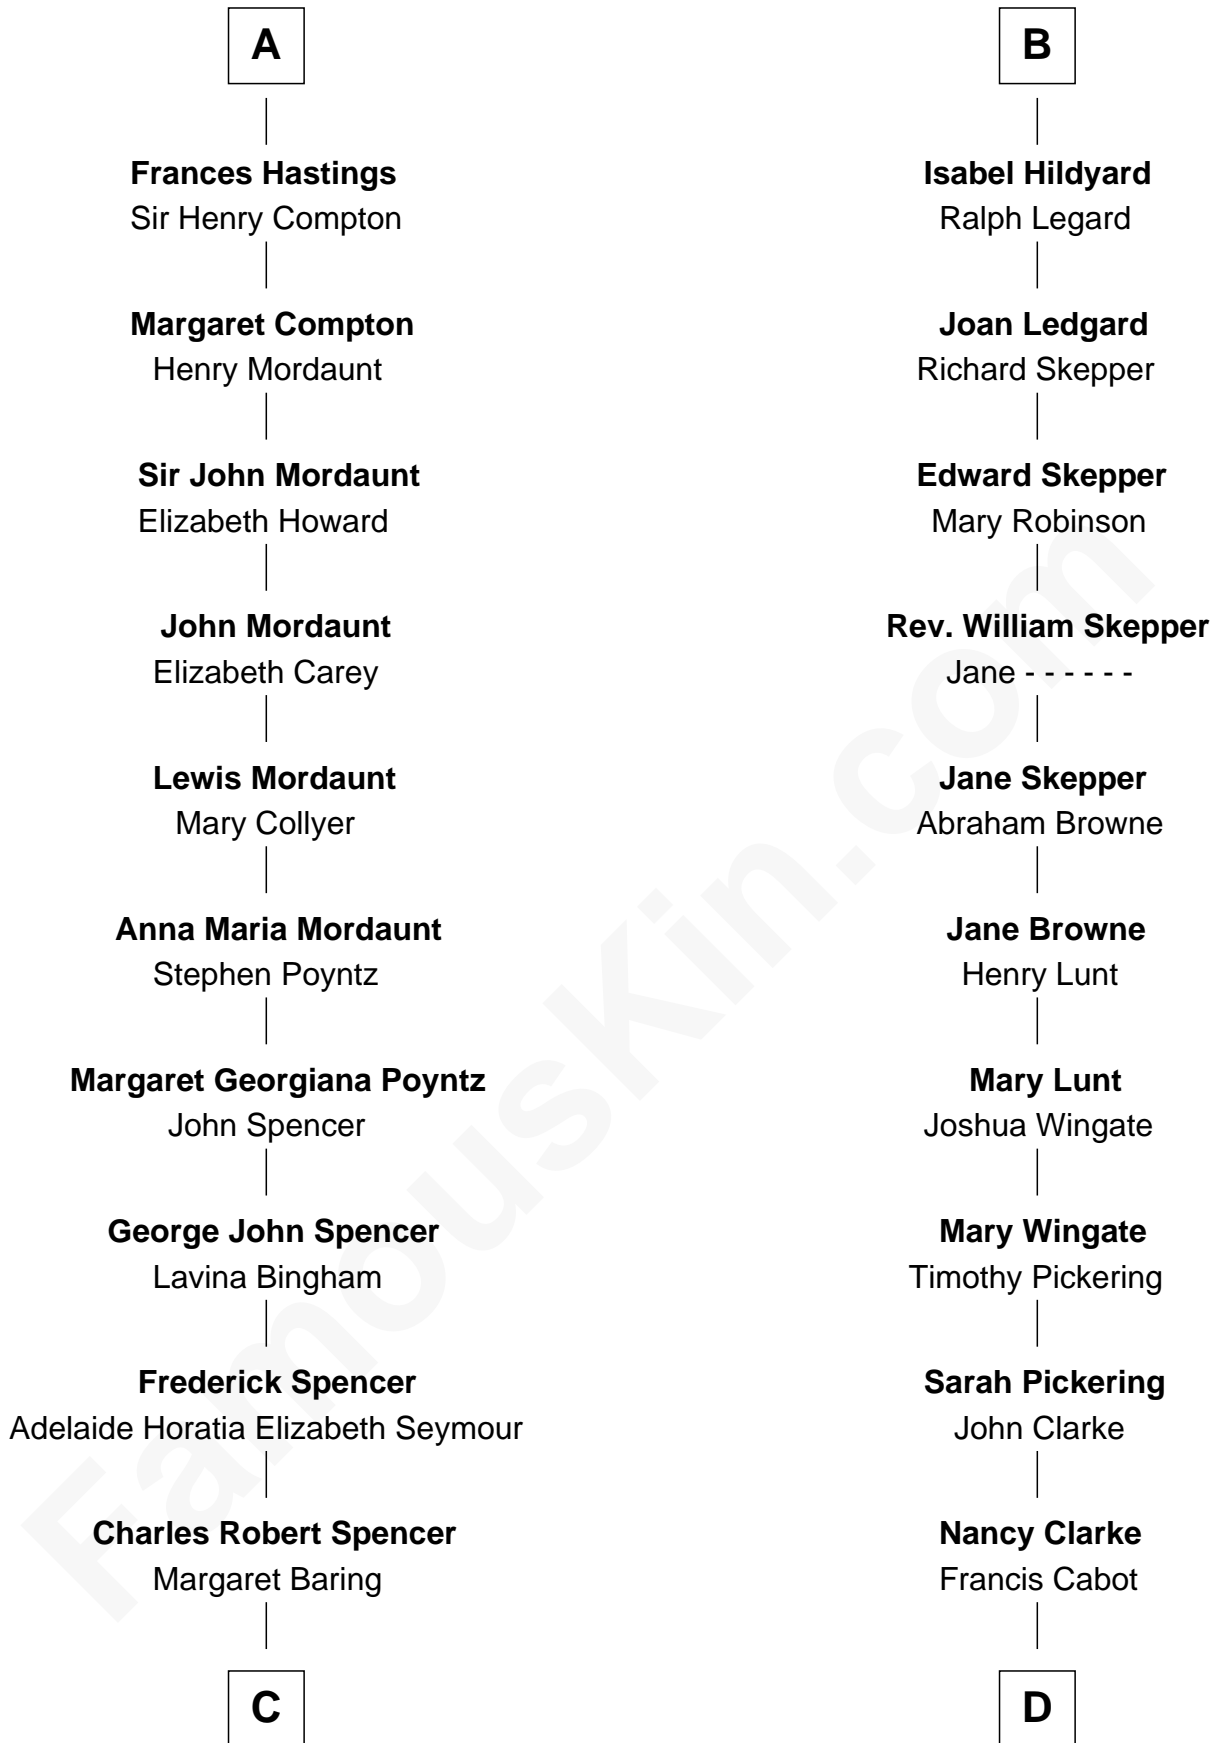

FamousKin.com Relationship Chart of

Prince William

Prince of Wales

20th cousin of

Alice (Lee) Roosevelt

First Wife of President Theodore Roosevelt

C

Albert Edward John Spencer
Cynthia Elinor Beatrix Hamilton

Edward John Spencer
Frances Ruth Burke Roche

Princess Diana Frances Spencer
Charles III, King of the United Kingdom

Prince William
Prince of Wales

D

Mary Ann Cabot
Nathaniel Cabot Lee

John Clarke Lee
Harriet Paine Rose