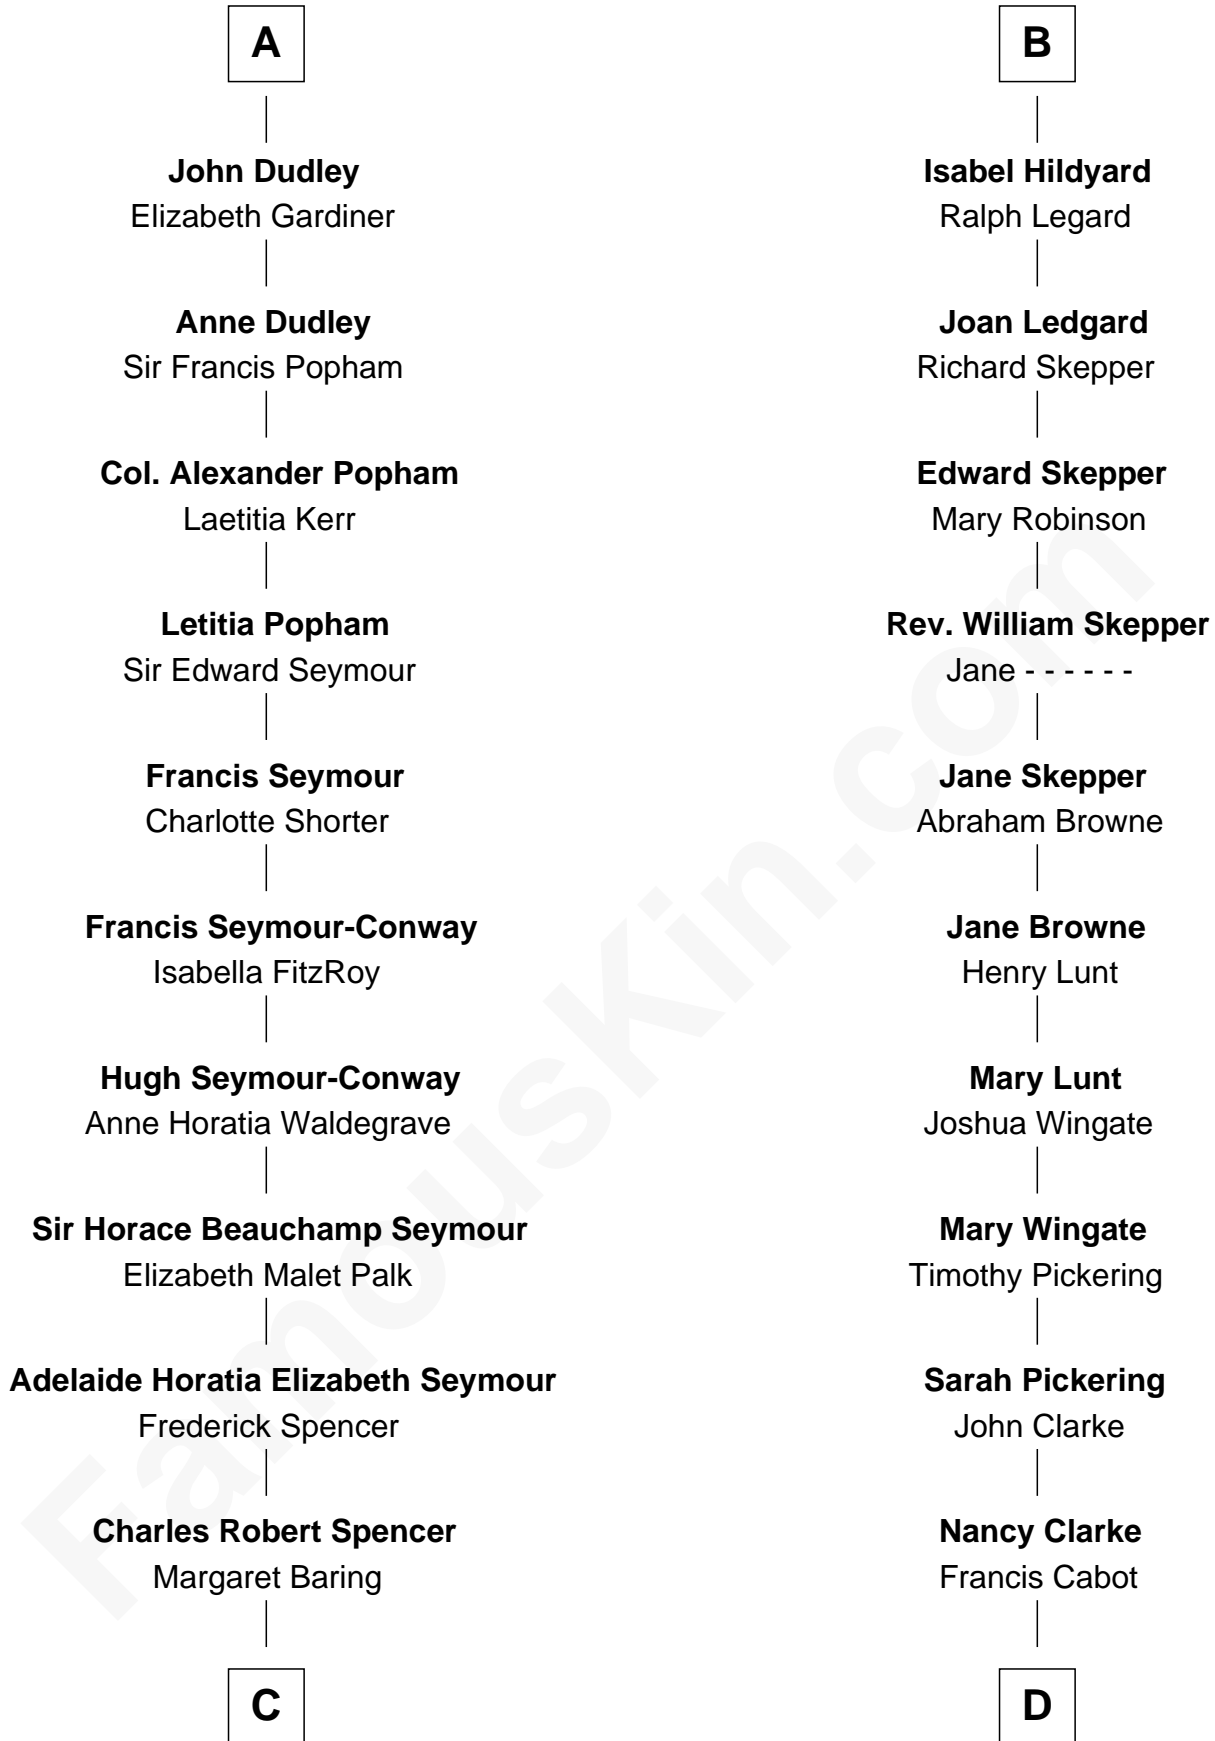

# FamousKin.com Relationship Chart of

**Prince William**

*Prince of Wales*

20th cousin of

**Alice (Lee) Roosevelt**

*First Wife of President Theodore Roosevelt*

**C**

**Albert Edward John Spencer**  
Cynthia Elinor Beatrix Hamilton

**Edward John Spencer**  
Frances Ruth Burke Roche

**Princess Diana Frances Spencer**  
Charles III, King of the United Kingdom

**Prince William**  
*Prince of Wales*

**D**

**Mary Ann Cabot**  
Nathaniel Cabot Lee