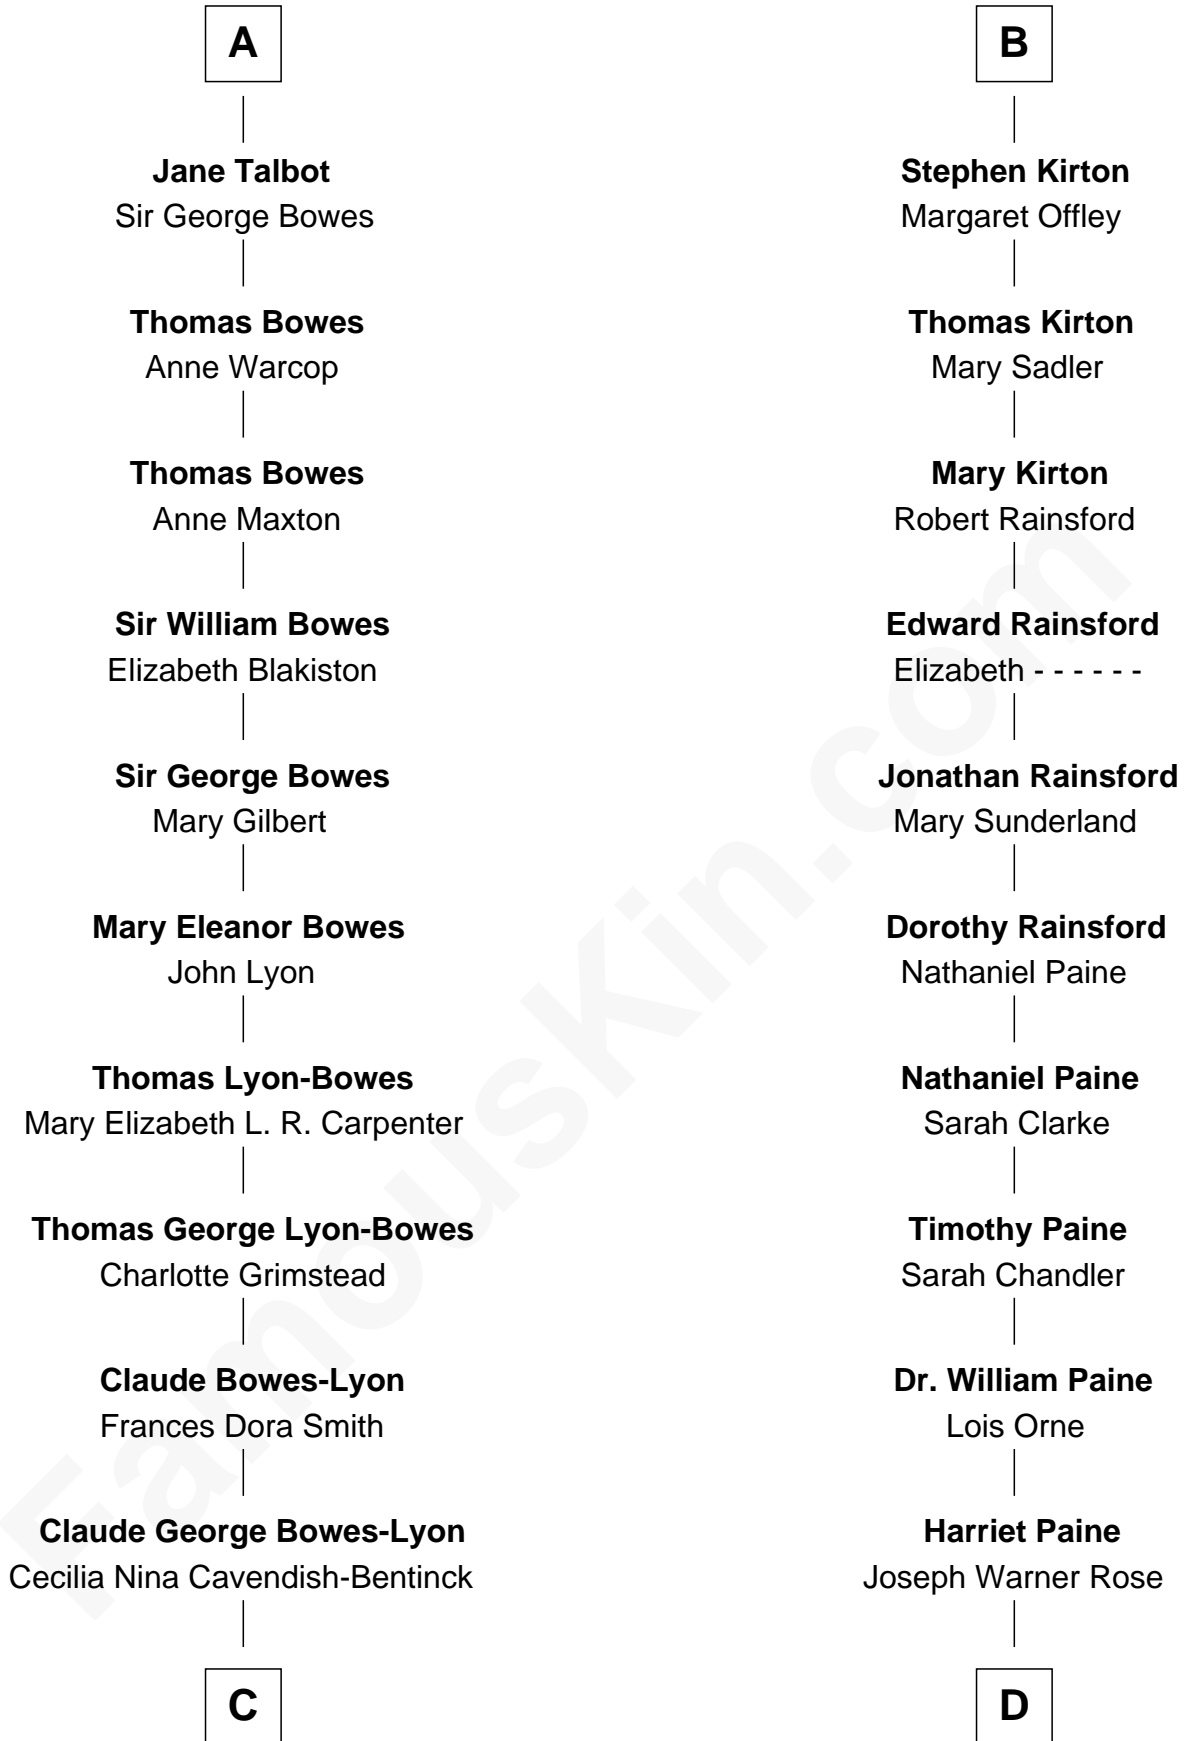

**FamousKin.com**  
**Relationship Chart of**  
**Prince William**  
*Prince of Wales*

19th cousin 1 time removed of

**Alice (Lee) Roosevelt**  
*First Wife of President Theodore Roosevelt*

**C**

**Elizabeth Bowes-Lyon**

George VI, King of the United Kingdom

**Elizabeth II, Queen of the United Kingdom**

Prince Philip of Edinburgh

**Charles III, King of the United Kingdom**

Princess Diana Frances Spencer

**Prince William**

*Prince of Wales*

**D**

**Harriet Paine Rose**

John Clarke Lee

**George Cabot Lee**

Caroline Watts Haskell

**Alice (Lee) Roosevelt**

*Wife of President Theodore Roosevelt*