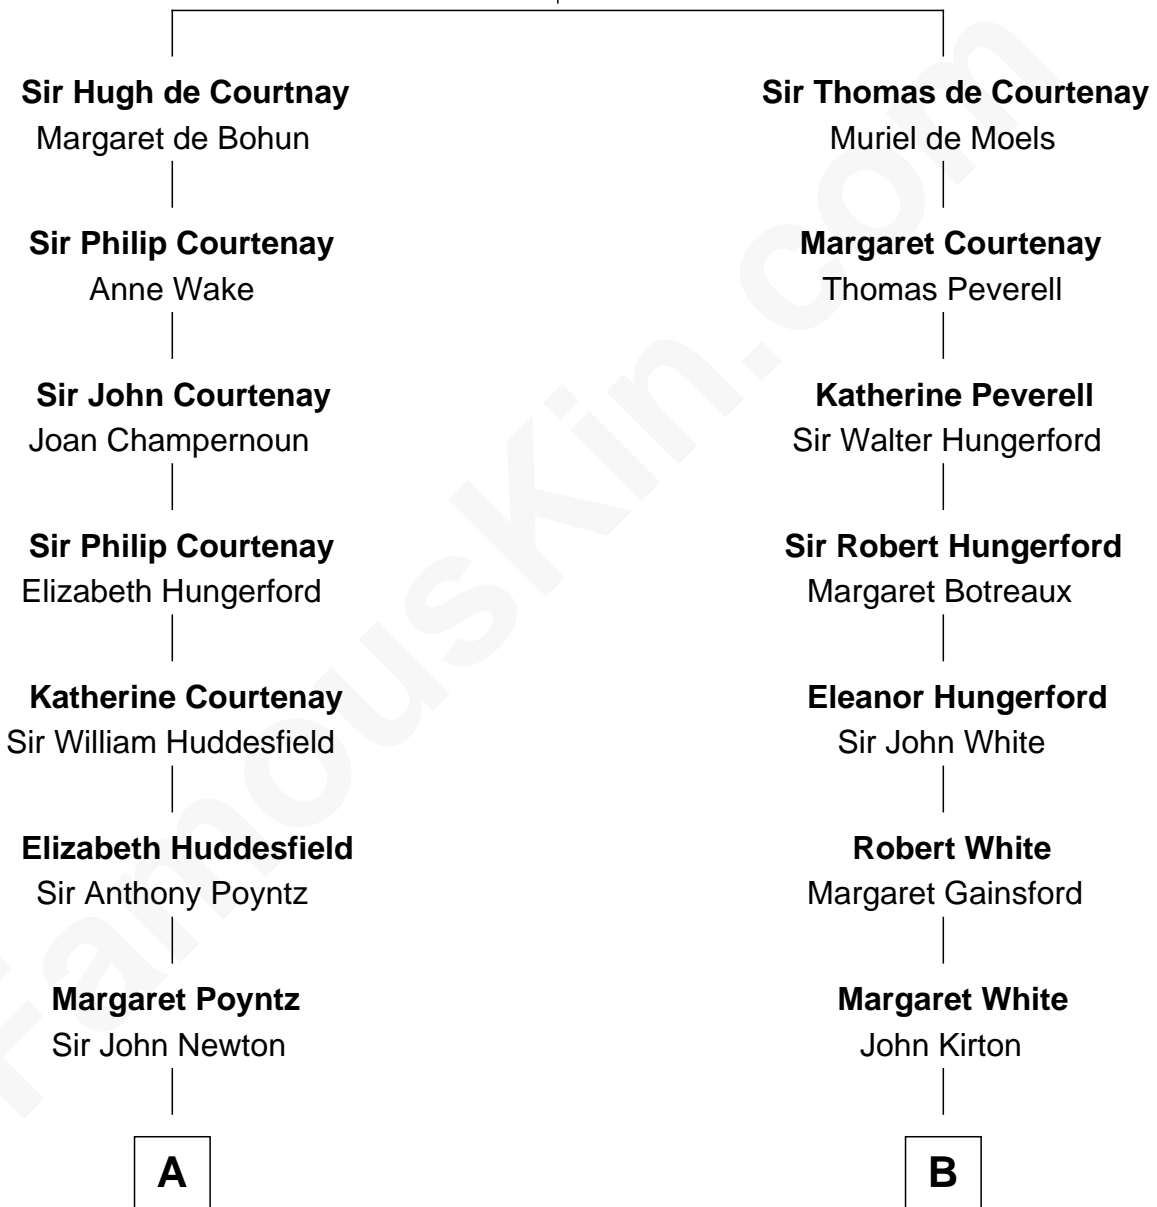

FamousKin.com
Relationship Chart of
Prince William
Prince of Wales

19th cousin 2 times removed of

Alice (Lee) Roosevelt
First Wife of President Theodore Roosevelt

Sir Hugh de Courtenay
 Agnes de St. John

C

Rosalind Cecilia Caroline Bingham
James Albert Edward Hamilton

Cynthia Elinor Beatrix Hamilton
Albert Edward John Spencer

Edward John Spencer
Frances Ruth Burke Roche

Princess Diana Frances Spencer
Charles III, King of the United Kingdom

Prince William
Prince of Wales

D

Harriet Paine Rose
John Clarke Lee

George Cabot Lee
Caroline Watts Haskell

Alice (Lee) Roosevelt
Wife of President Theodore Roosevelt