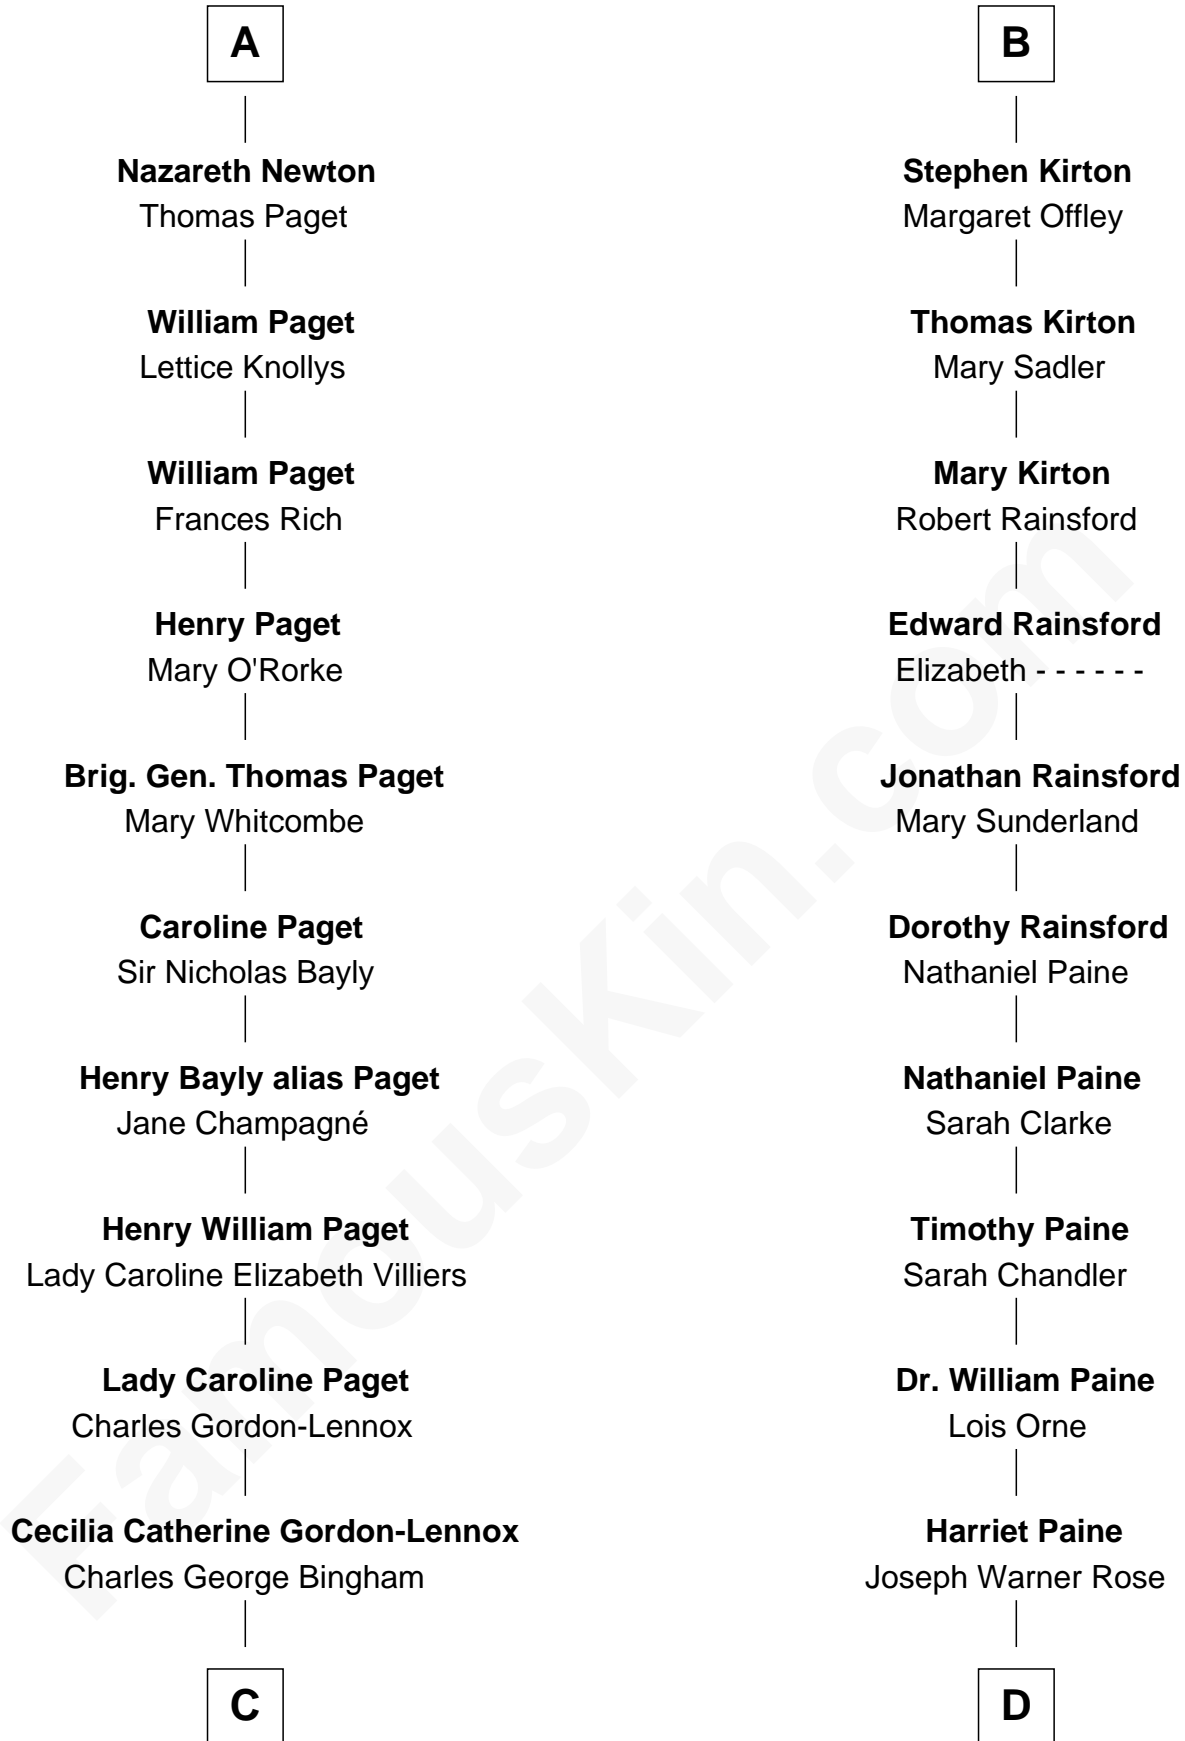

FamousKin.com
Relationship Chart of
Prince William
Prince of Wales

19th cousin 2 times removed of

Alice (Lee) Roosevelt
First Wife of President Theodore Roosevelt

Sir Hugh de Courtenay
 Agnes de St. John

C

Rosalind Cecilia Caroline Bingham
James Albert Edward Hamilton

Cynthia Elinor Beatrix Hamilton
Albert Edward John Spencer

Edward John Spencer
Frances Ruth Burke Roche

Princess Diana Frances Spencer
Charles III, King of the United Kingdom

Prince William
Prince of Wales

D

Harriet Paine Rose
John Clarke Lee

George Cabot Lee
Caroline Watts Haskell

Alice (Lee) Roosevelt
Wife of President Theodore Roosevelt