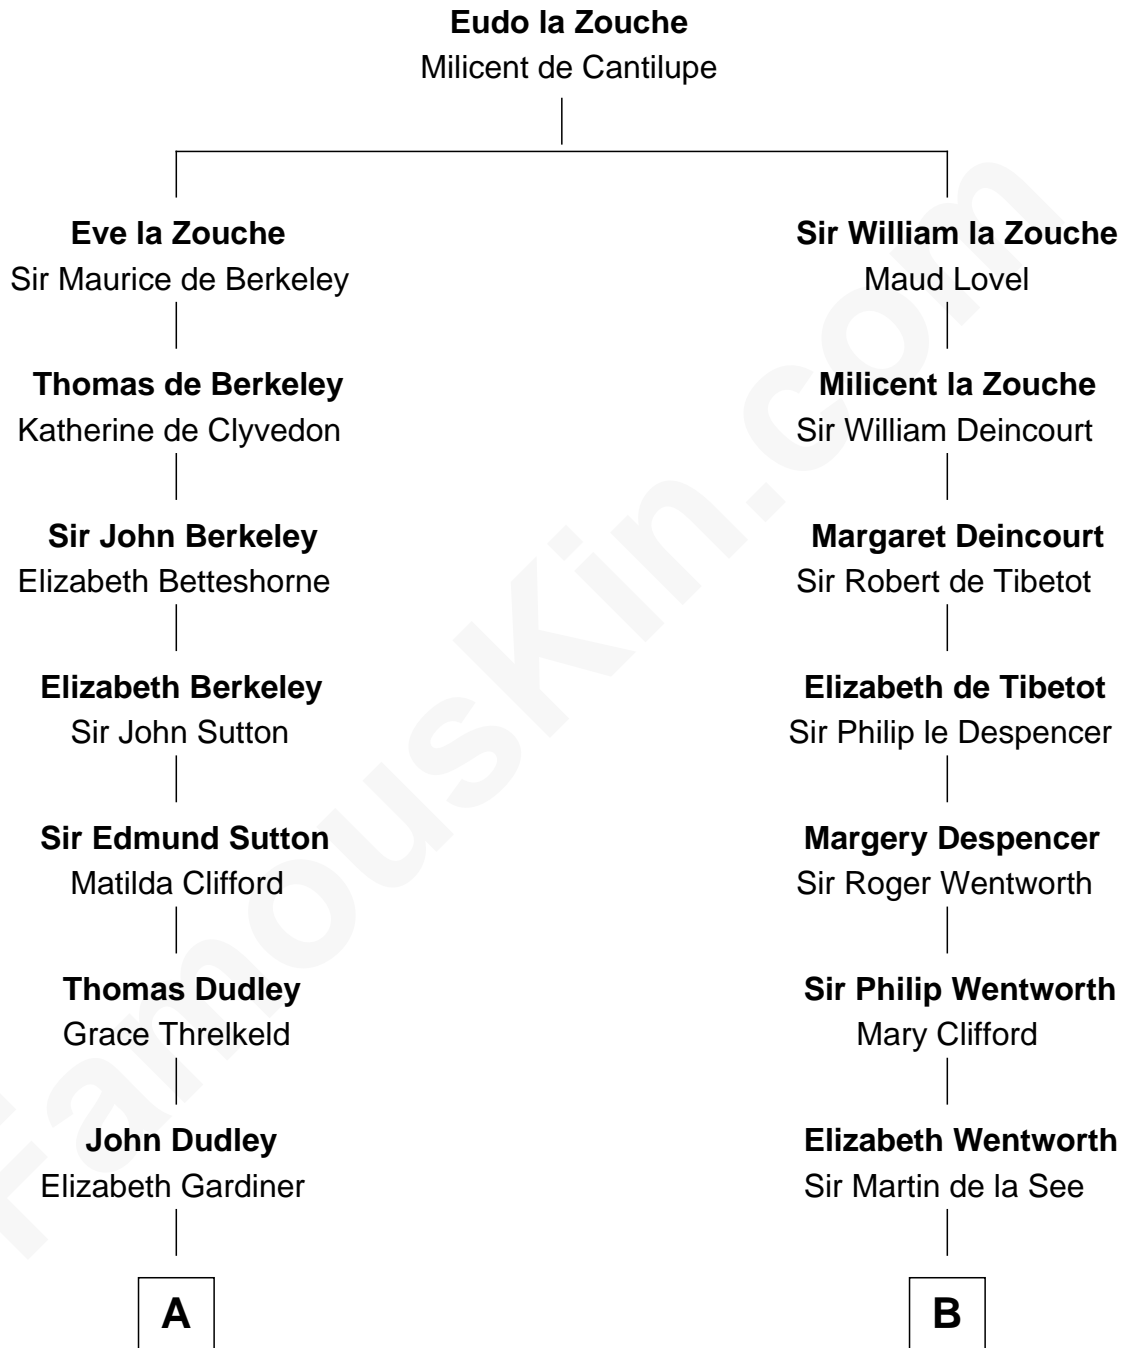

FamousKin.com
Relationship Chart of
Prince William
Prince of Wales

19th cousin 2 times removed of

Alice (Lee) Roosevelt
First Wife of President Theodore Roosevelt

C

Edward John Spencer
Frances Ruth Burke Roche

Princess Diana Frances Spencer
Charles III, King of the United Kingdom

Prince William
Prince of Wales

D

Nancy Clarke
Francis Cabot

Mary Ann Cabot
Nathaniel Cabot Lee

John Clarke Lee
Harriet Paine Rose

George Cabot Lee
Caroline Watts Haskell

Alice (Lee) Roosevelt
Wife of President Theodore Roosevelt