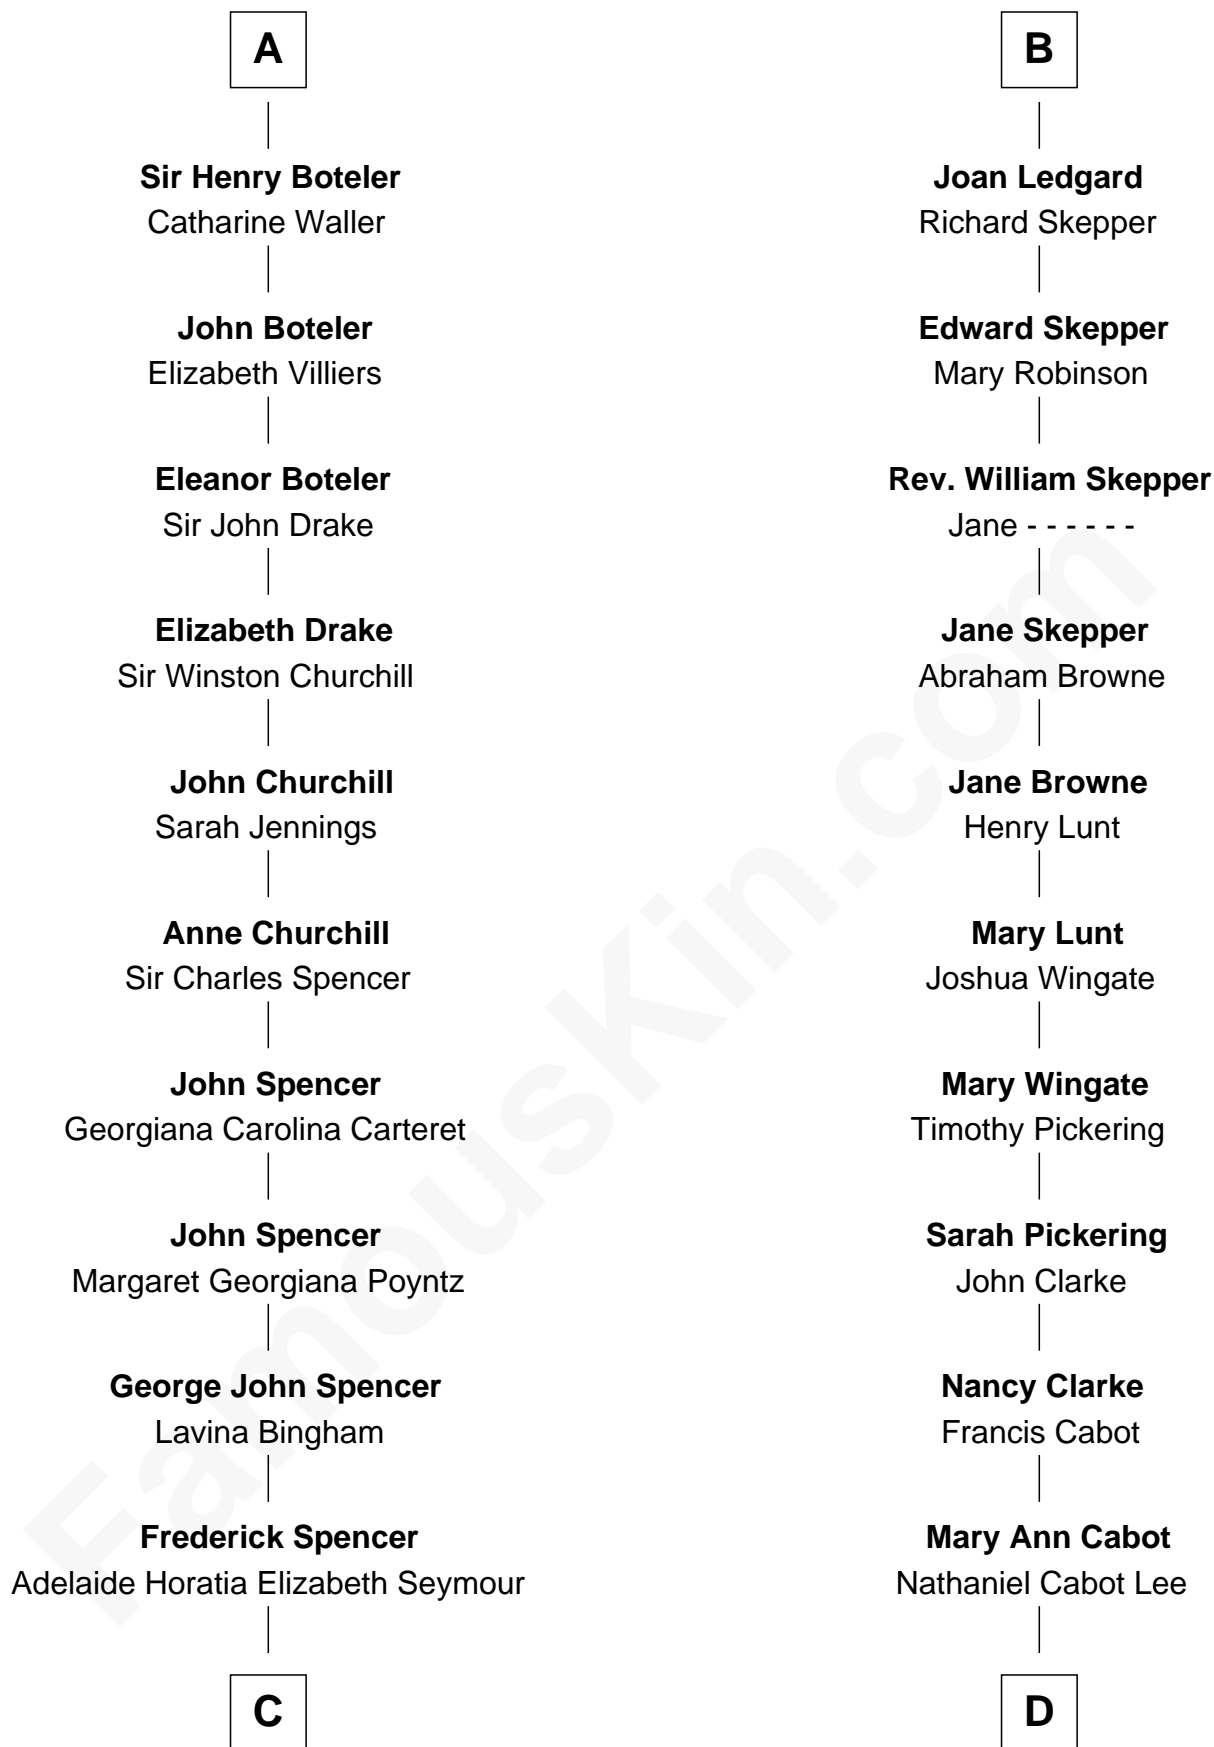

FamousKin.com
Relationship Chart of
Prince William
Prince of Wales

19th cousin 2 times removed of

Alice (Lee) Roosevelt
First Wife of President Theodore Roosevelt

Sir John de Wingfield
 Eleanor de Glanville

C

Charles Robert Spencer

Margaret Baring

Albert Edward John Spencer

Cynthia Elinor Beatrix Hamilton

Edward John Spencer

Frances Ruth Burke Roche

Princess Diana Frances Spencer