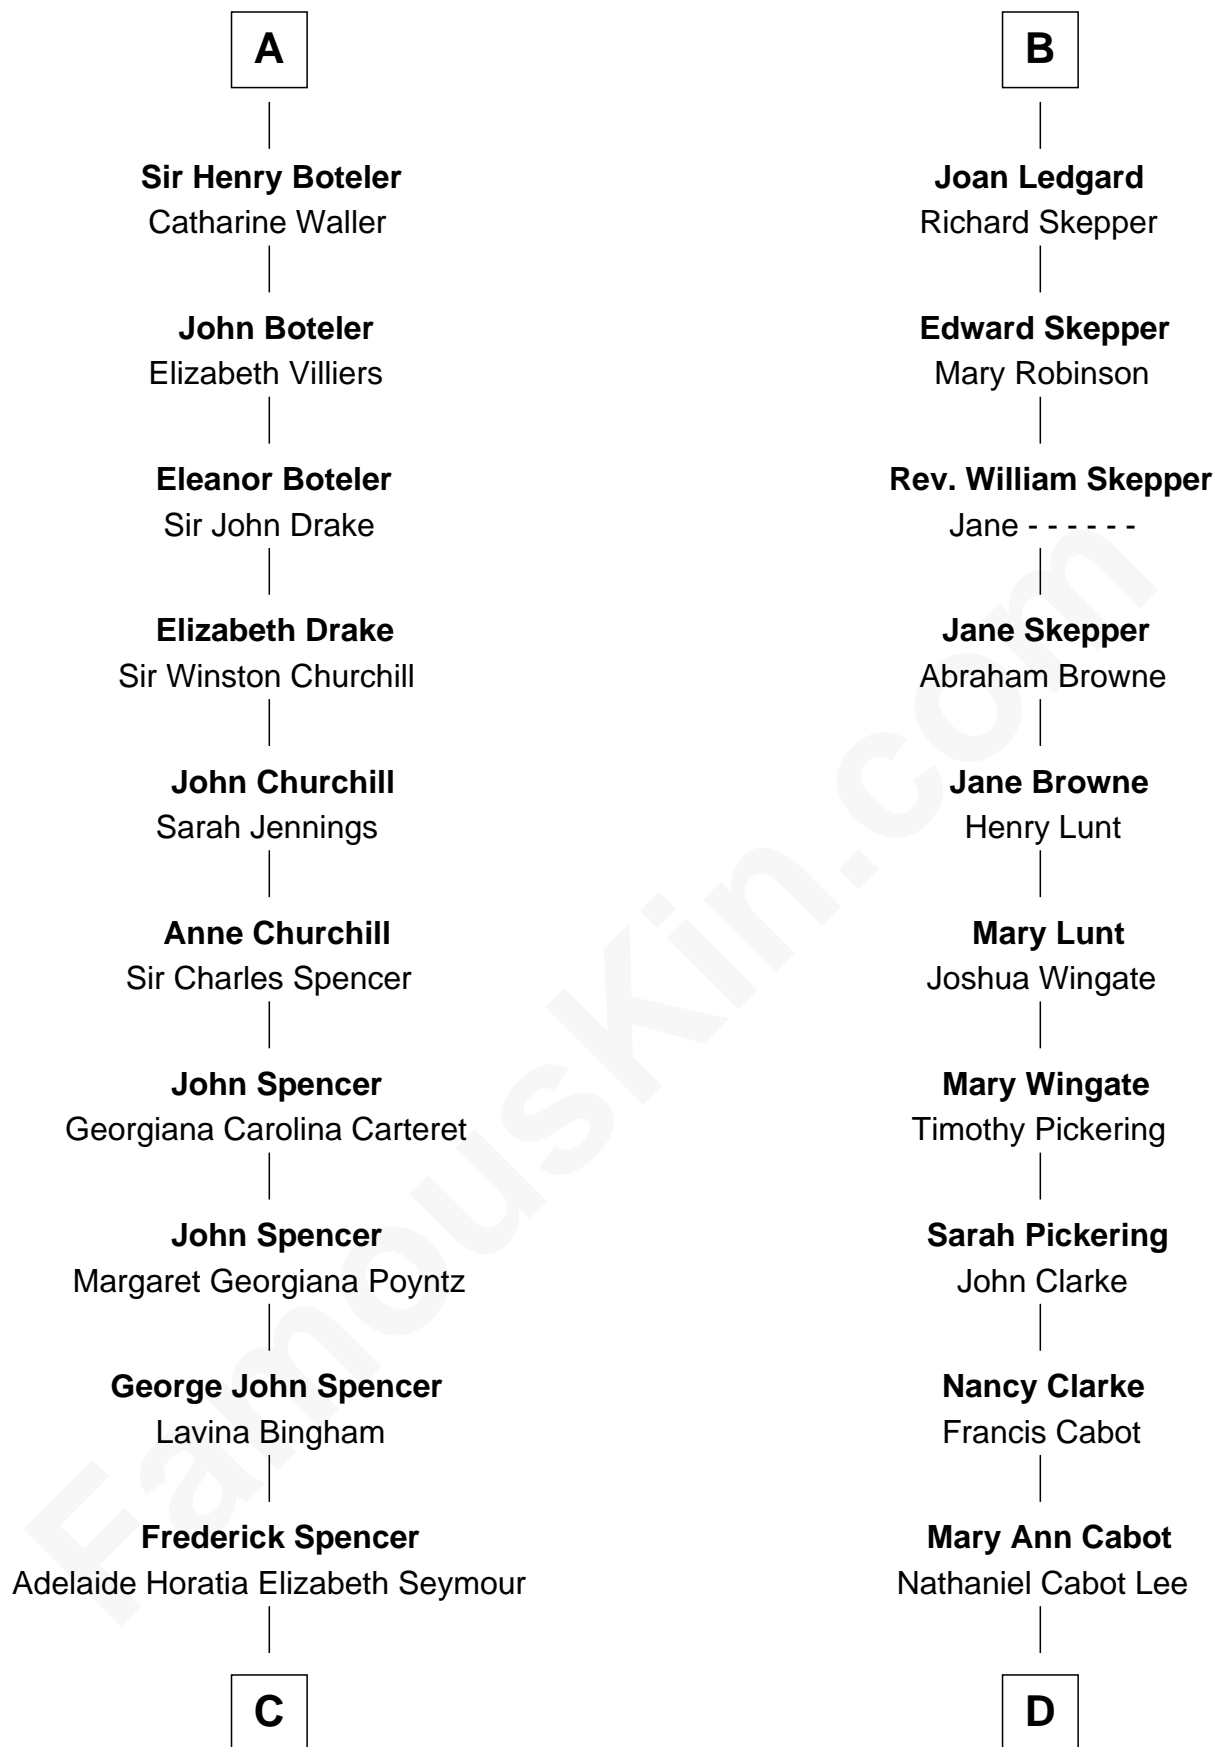

**FamousKin.com**  
**Relationship Chart of**  
**Prince William**  
*Prince of Wales*

19th cousin 2 times removed of

**Alice (Lee) Roosevelt**  
*First Wife of President Theodore Roosevelt*

**C**

**Charles Robert Spencer**

Margaret Baring

**Albert Edward John Spencer**

Cynthia Elinor Beatrix Hamilton

**Edward John Spencer**

Frances Ruth Burke Roche

**Princess Diana Frances Spencer**

Charles III, King of the United Kingdom

**Prince William**