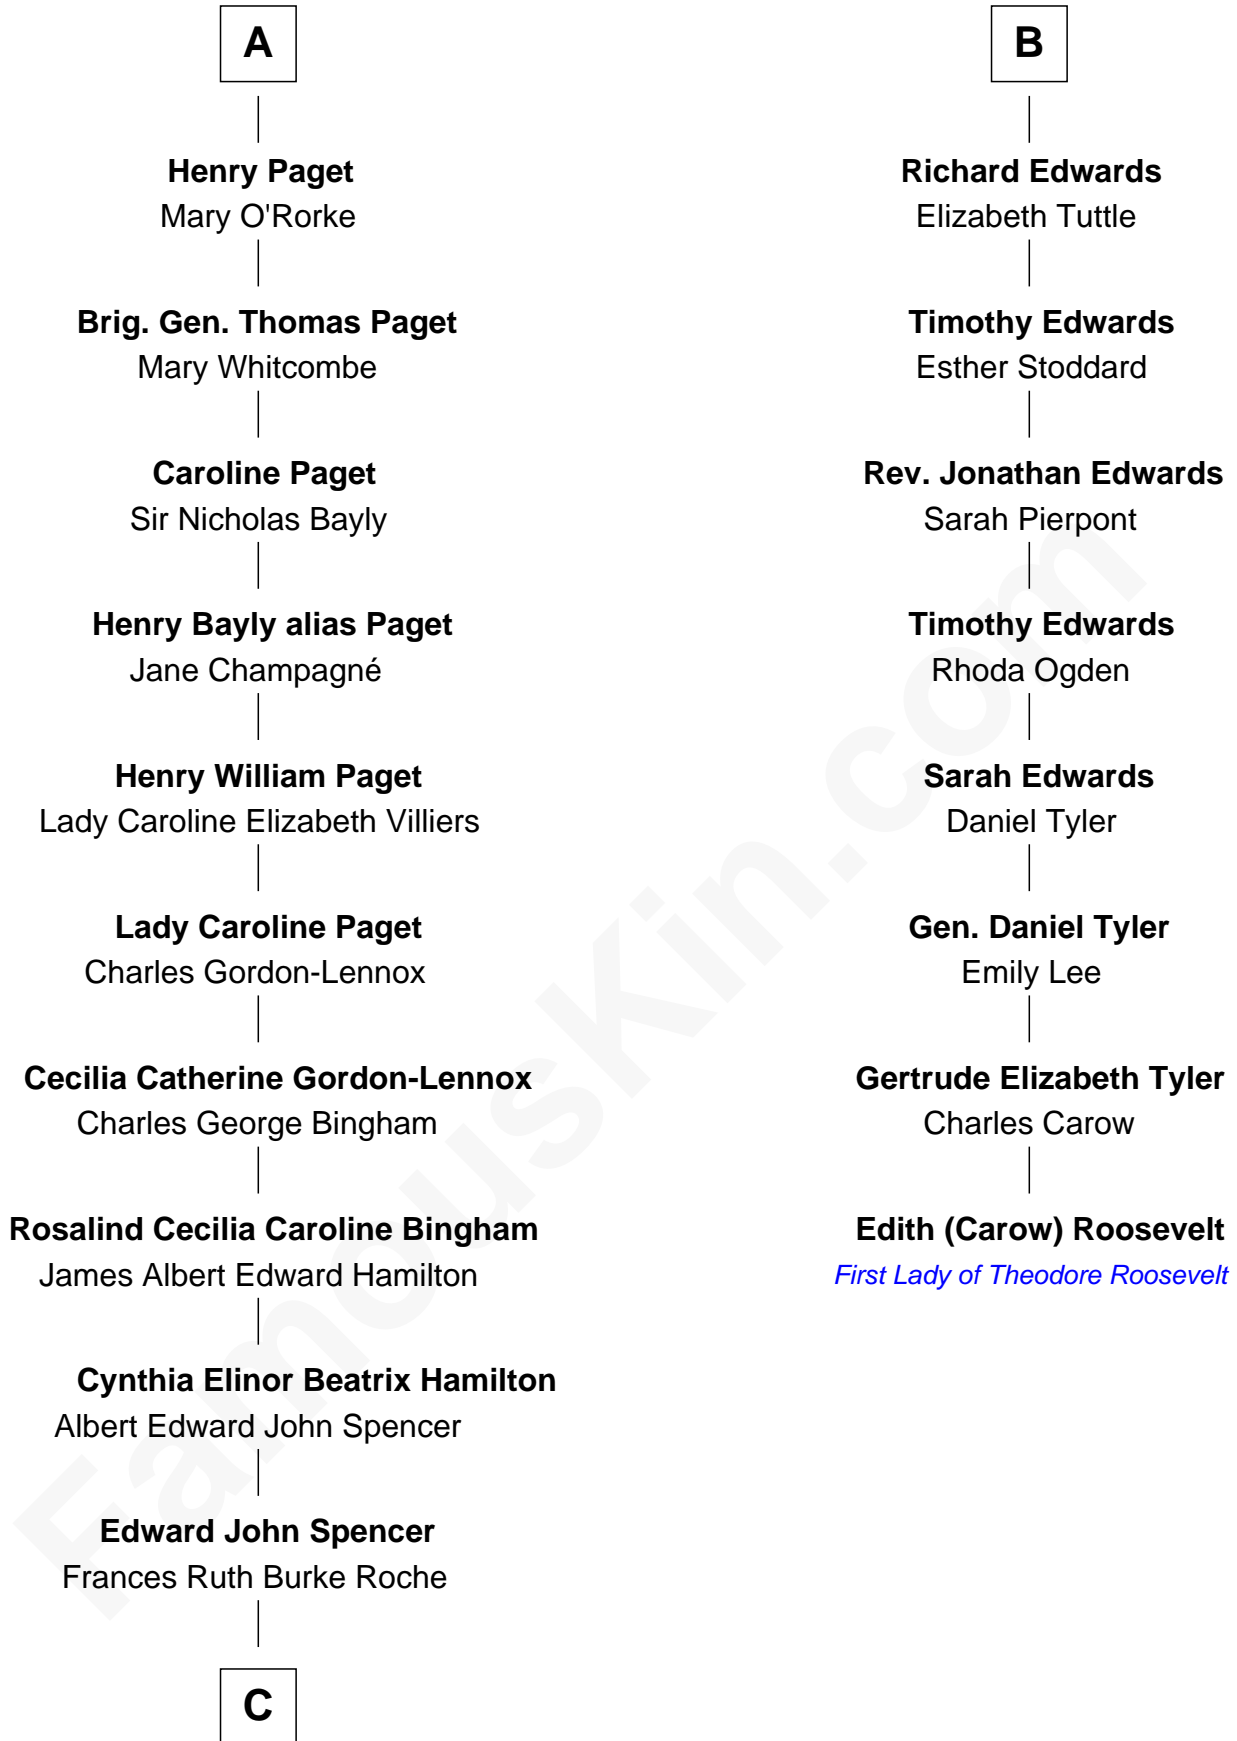

FamousKin.com
Relationship Chart of
Prince William
Prince of Wales

14th cousin 4 times removed of

Edith (Carow) Roosevelt
First Lady of President Theodore Roosevelt

C

Princess Diana Frances Spencer
Charles III, King of the United Kingdom