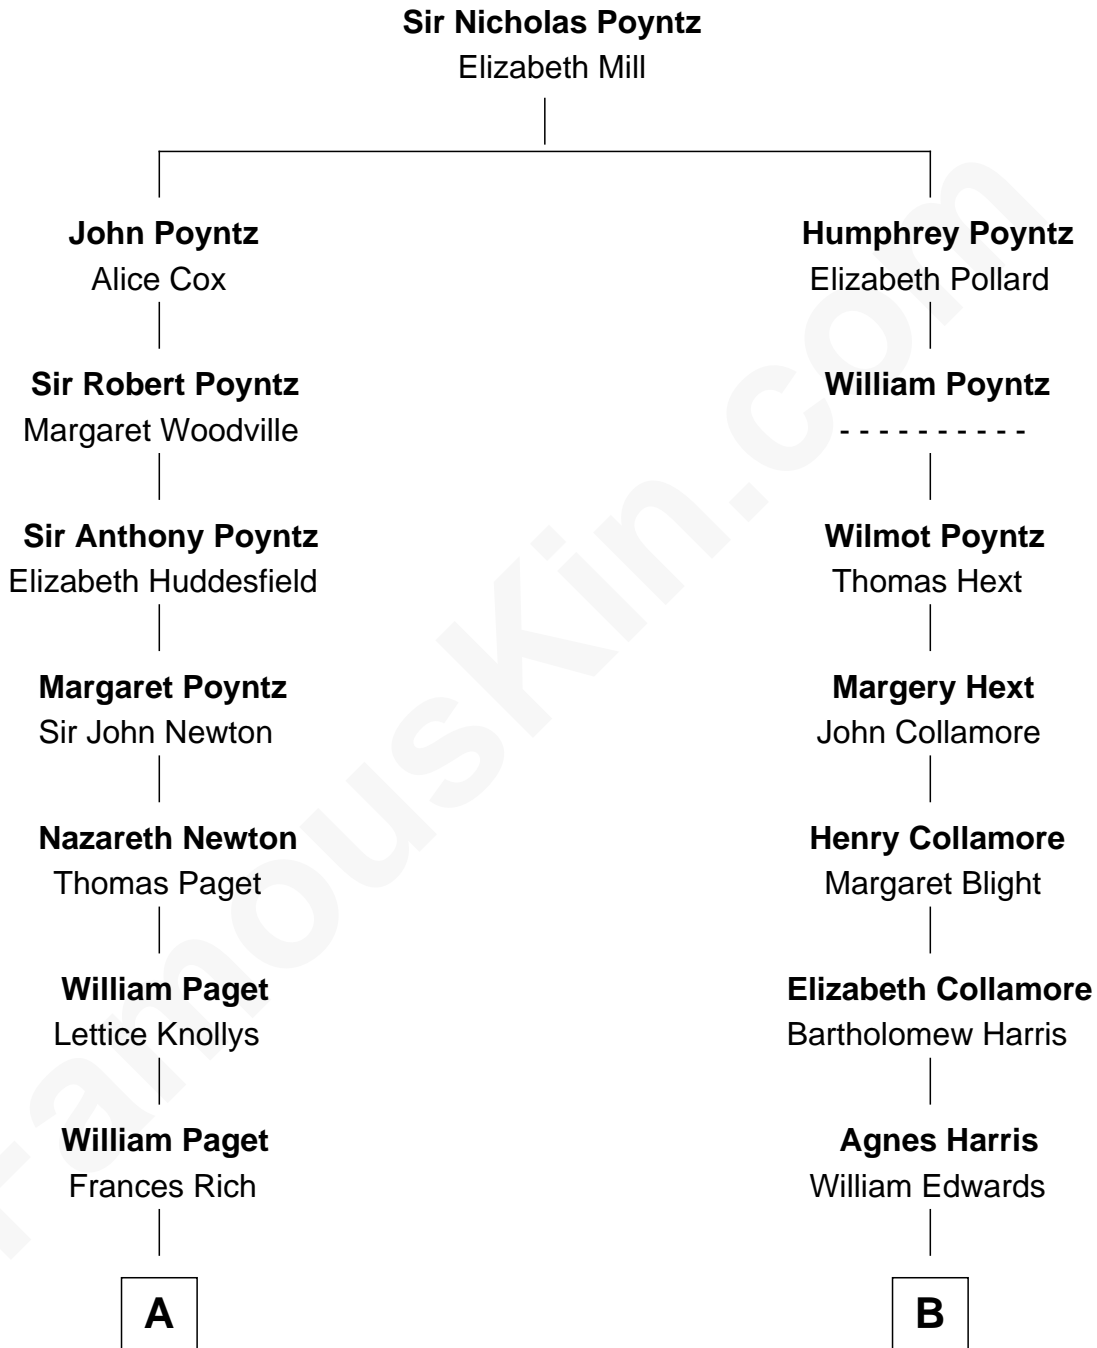

FamousKin.com
Relationship Chart of
Prince William
Prince of Wales

14th cousin 4 times removed of

Edith (Carow) Roosevelt
First Lady of President Theodore Roosevelt

C

Princess Diana Frances Spencer
Charles III, King of the United Kingdom

Prince William
Prince of Wales

FamousKin.com