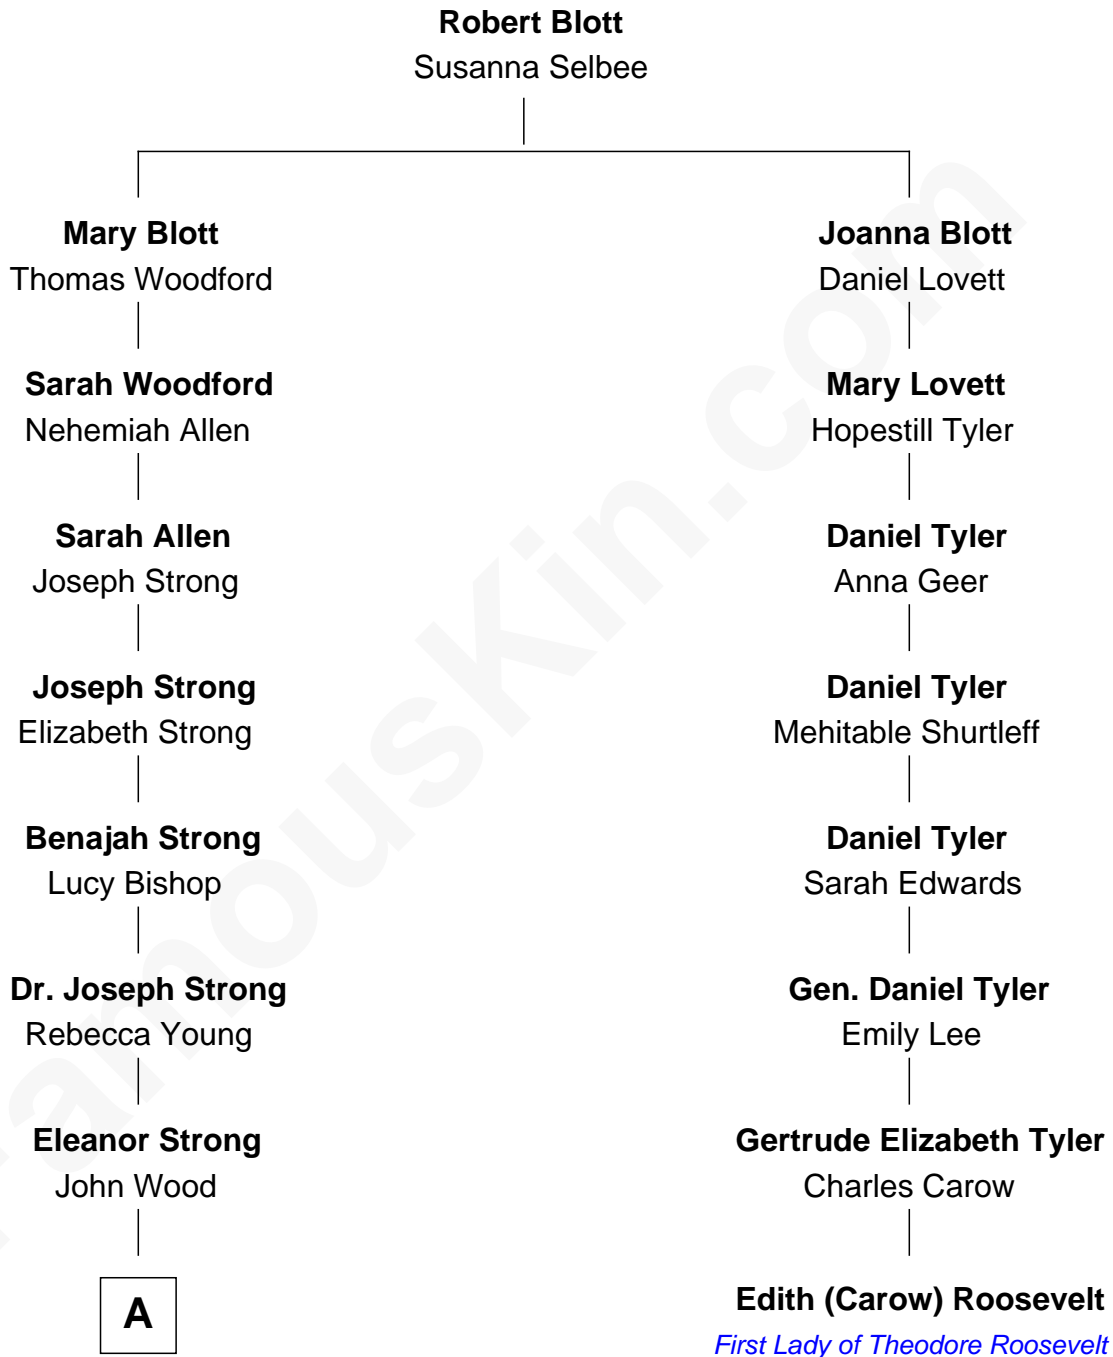

FamousKin.com
Relationship Chart of
Prince William
Prince of Wales

7th cousin 5 times removed of
Edith (Carow) Roosevelt
First Lady of President Theodore Roosevelt

A

Ellen Wood

Franklin H. Work

Frances Eleanor Work

James Boothby Burke Roche

Edmund Maurice Burke Roche

Ruth Sylvia Gill

Frances Ruth Burke Roche

Edward John Spencer

Princess Diana Frances Spencer

Charles III, King of the United Kingdom

Prince William