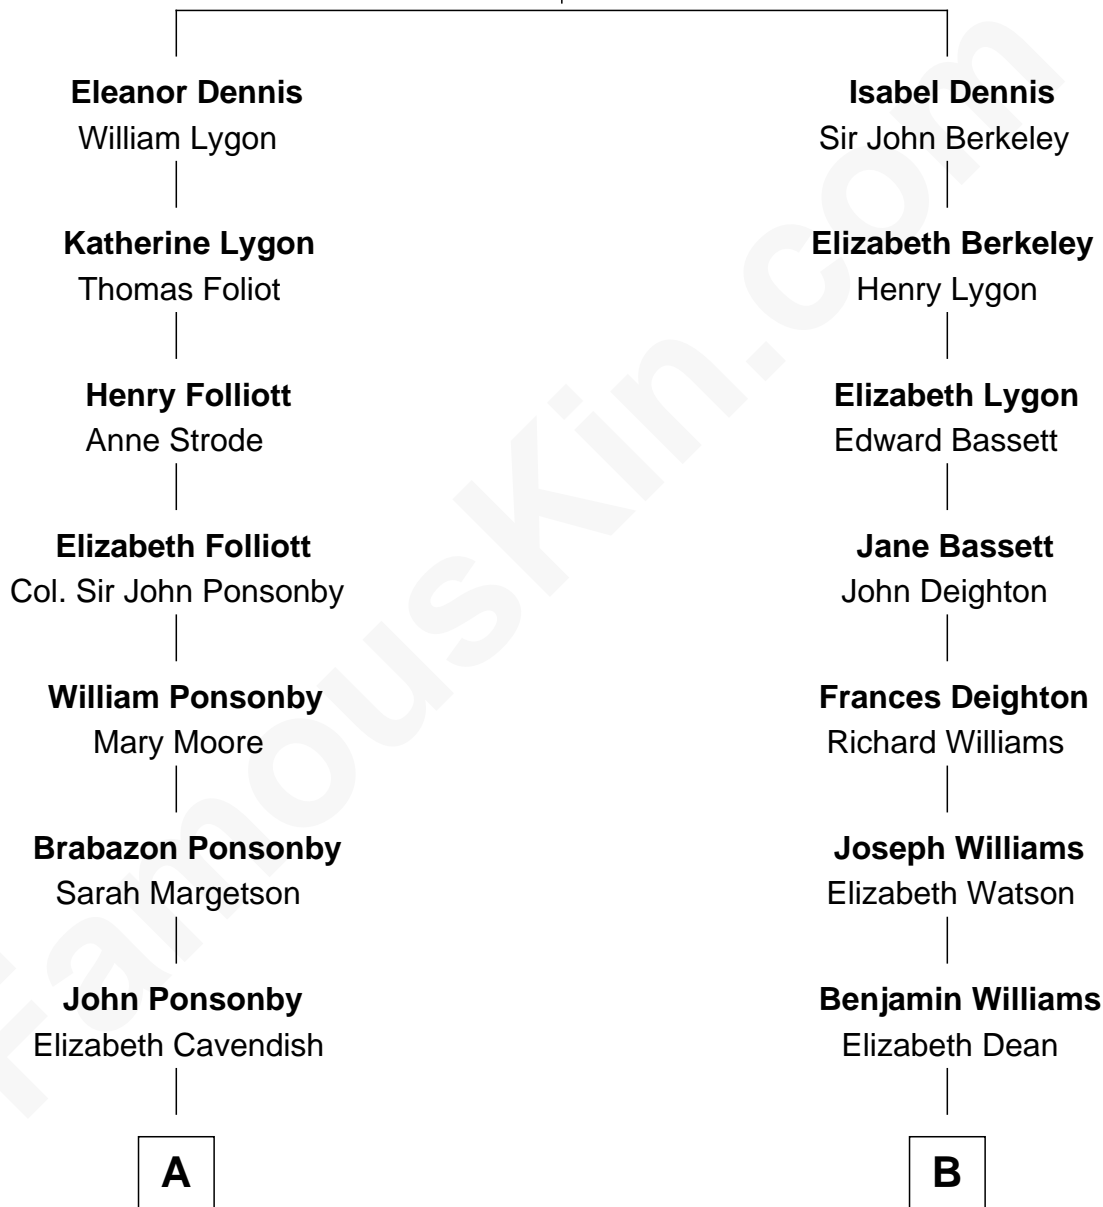

# FamousKin.com Relationship Chart of

**Prince William**

*Prince of Wales*

15th cousin of

**James Taylor**

*Singer-Songwriter*

**Sir William Dennis**

Anne Berkeley

**A**

**William Brabazon Ponsonby**

Louisa Molesworth

**Mary Elizabeth Ponsonby**

Charles Grey

**Elizabeth Grey**

John Crocker Bulteel

**Louisa Emily Charlotte Bulteel**

Edward Charles Baring

**Margaret Baring**

Charles Robert Spencer

**Albert Edward John Spencer**

Cynthia Elinor Beatrix Hamilton

**Edward John Spencer**

Frances Ruth Burke Roche

**Princess Diana Frances Spencer**

**Theodosia Haynes**

Alexander Taylor

**Dr. Isaac Montrose Taylor**

Gertrude Arline Woodard

**James Taylor**

*Singer-Songwriter*