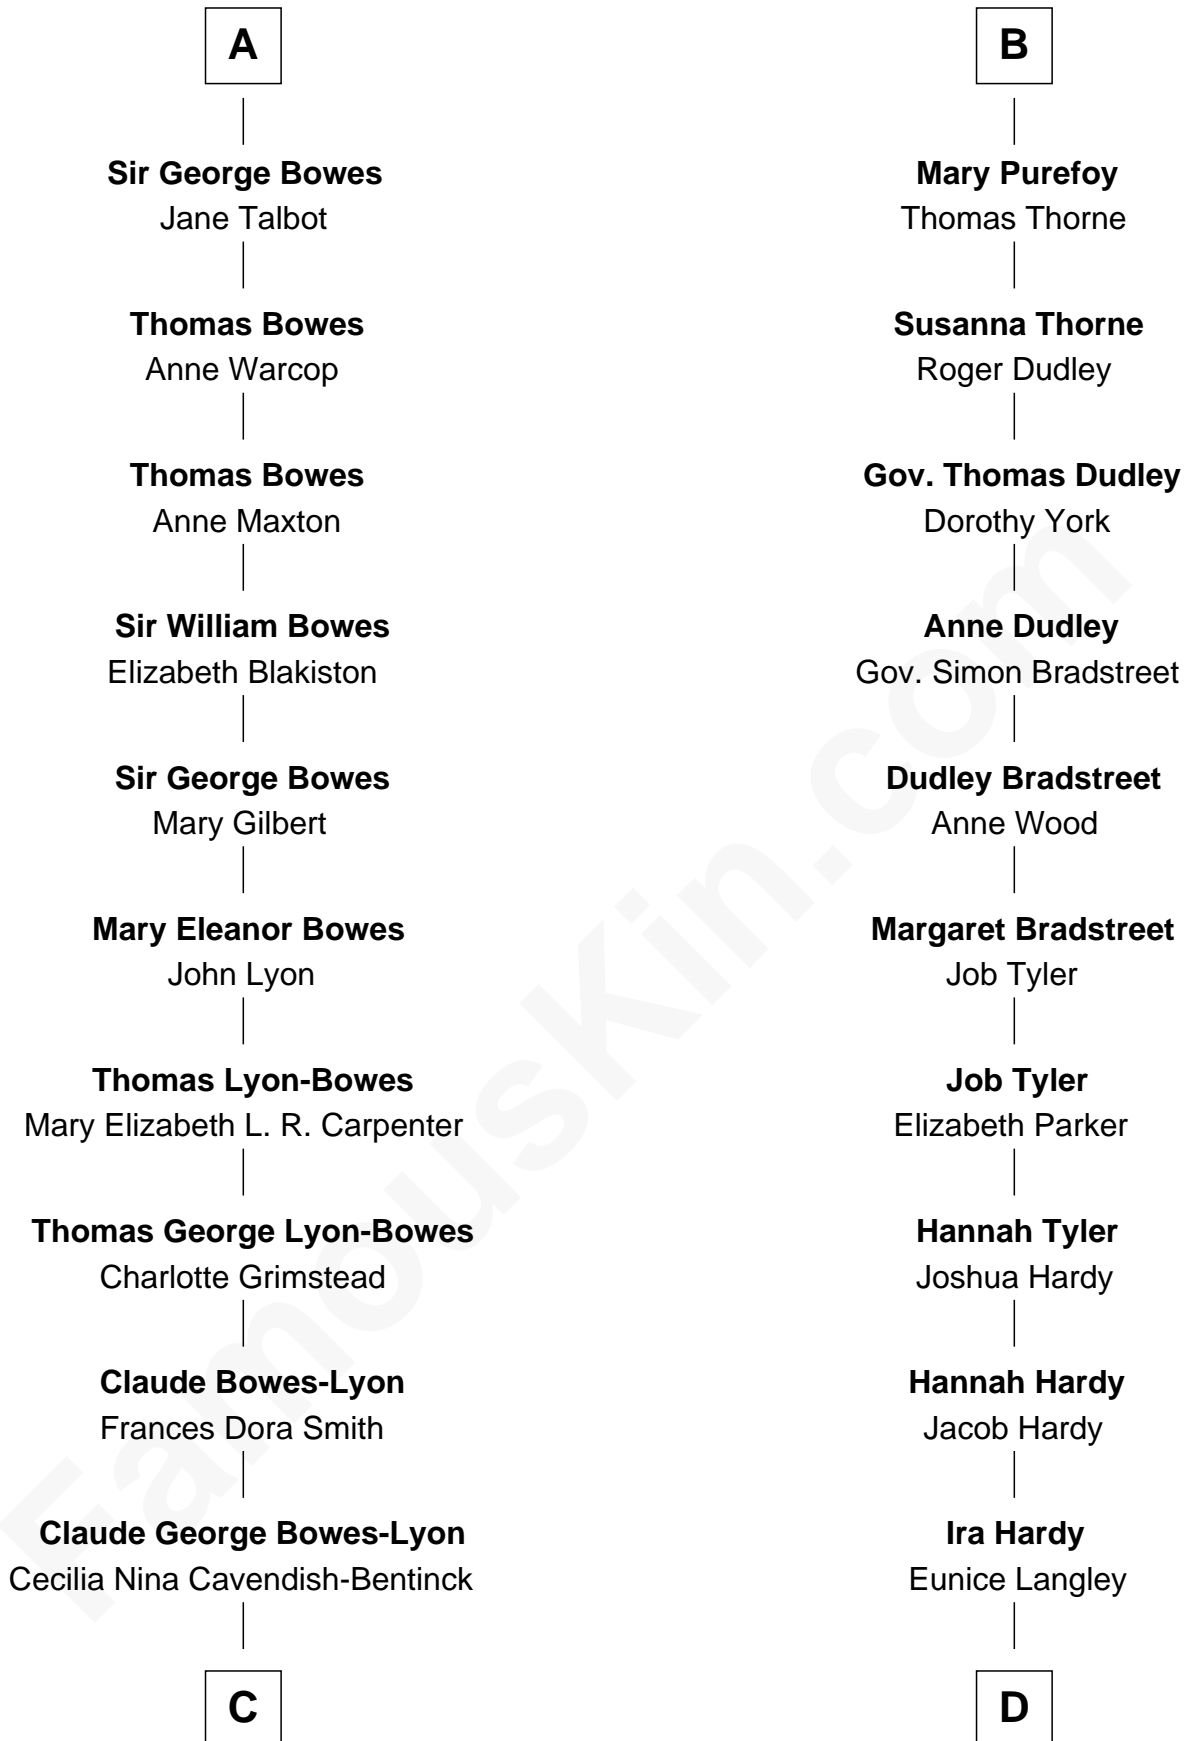

FamousKin.com Relationship Chart of

Prince William

Prince of Wales

20th cousin 1 time removed of

James Taylor

Singer-Songwriter

Sir John de Grey
Margaret de Oddingseles

C

Elizabeth Bowes-Lyon

George VI, King of the United Kingdom

Elizabeth II, Queen of the United Kingdom

Prince Philip of Edinburgh

Charles III, King of the United Kingdom

Princess Diana Frances Spencer

Prince William

Gertrude Arline Woodard

Dr. Isaac Montrose Taylor

James Taylor

Singer-Songwriter