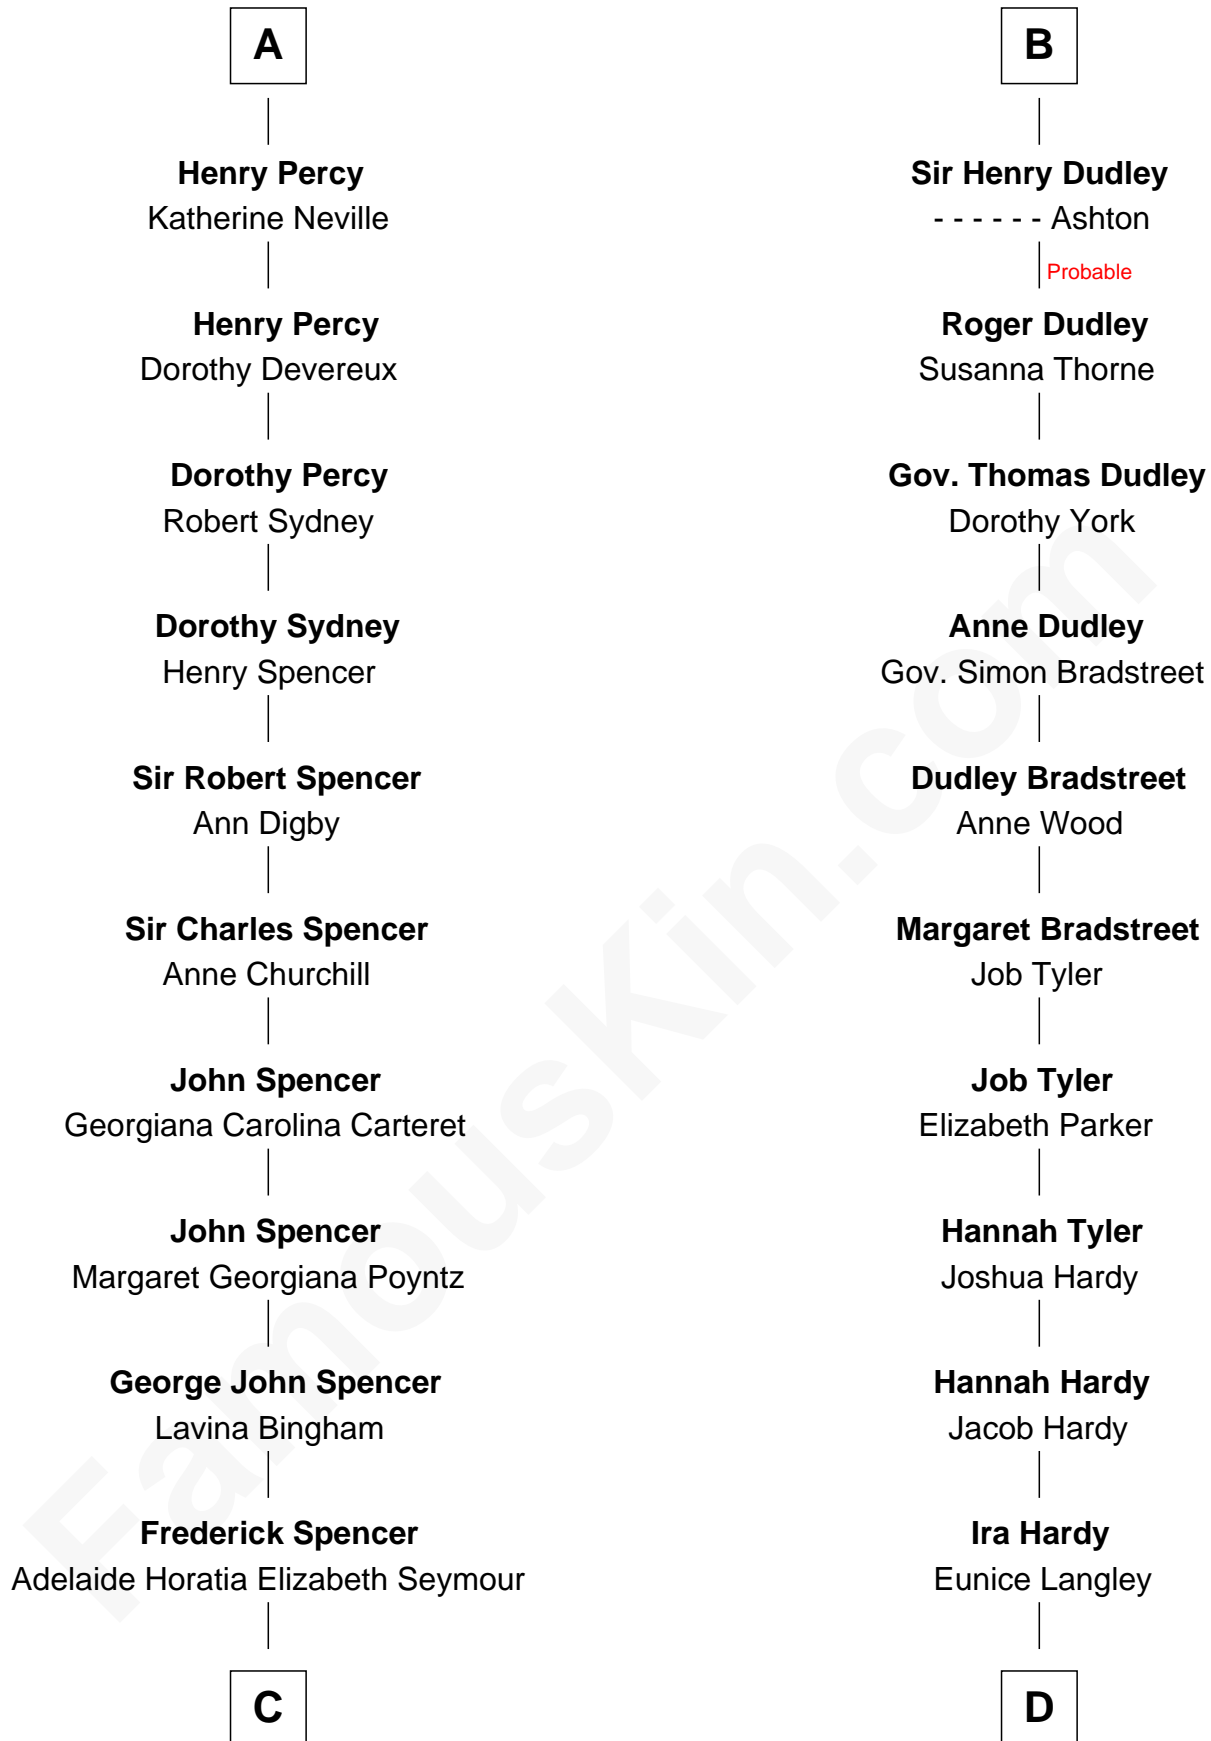

FamousKin.com Relationship Chart of

Prince William

Prince of Wales

21st cousin of

James Taylor

Singer-Songwriter

Edmund of Woodstock

Margaret Wake

C

Charles Robert Spencer

Margaret Baring

Albert Edward John Spencer

Cynthia Elinor Beatrix Hamilton

Edward John Spencer

Frances Ruth Burke Roche

Princess Diana Frances Spencer