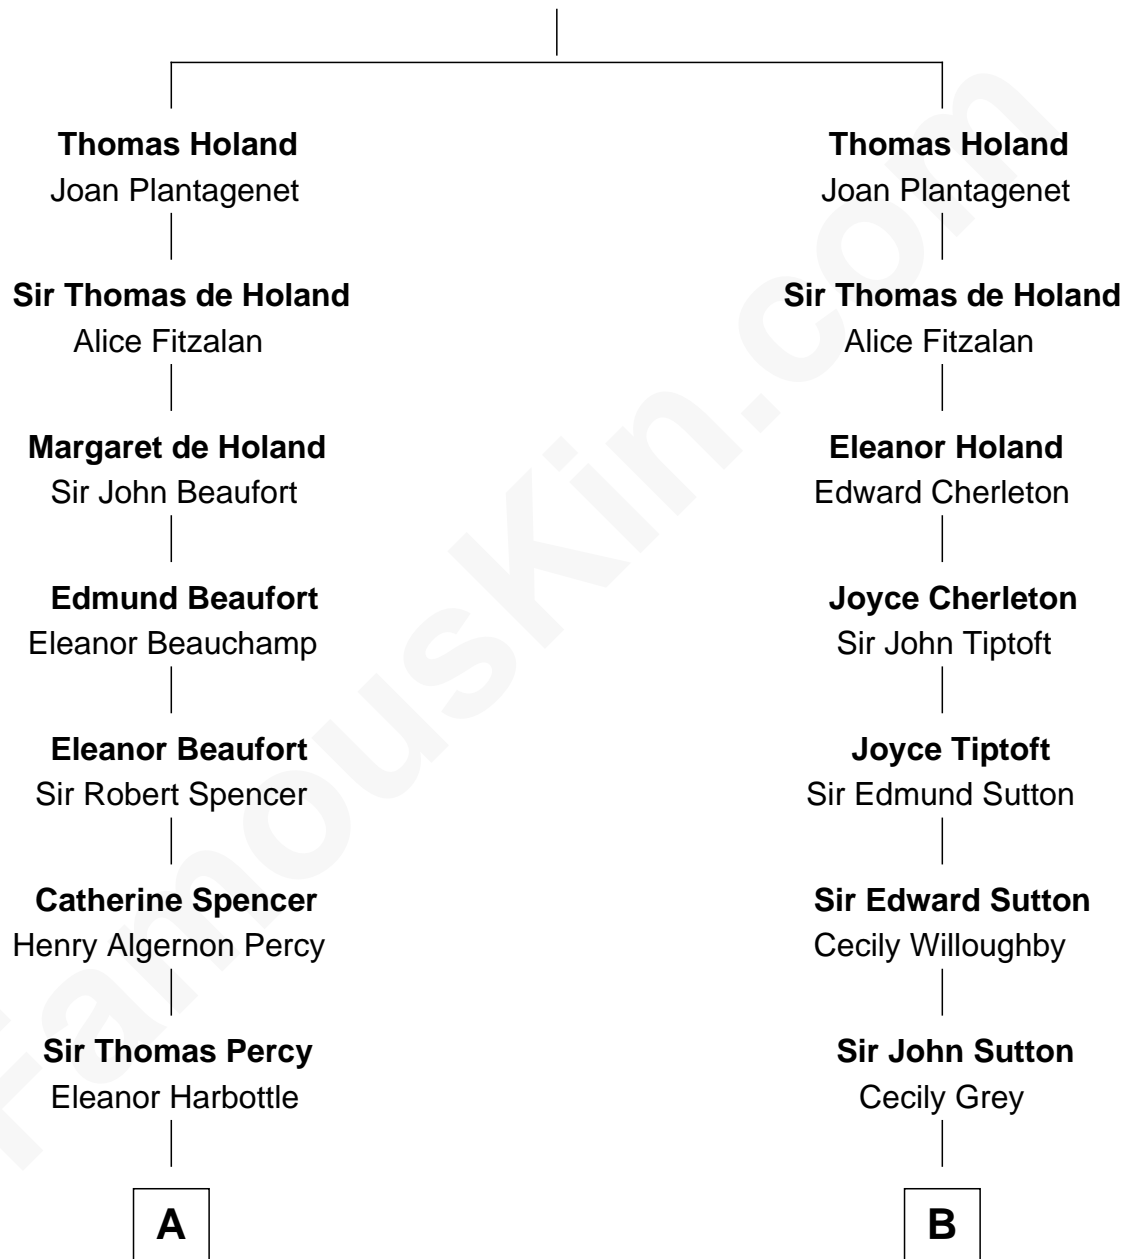

FamousKin.com Relationship Chart of

Prince William

Prince of Wales

21st cousin of

James Taylor

Singer-Songwriter

Sir Robert de Holland

Maude la Zouche

C

Charles Robert Spencer

Margaret Baring

Albert Edward John Spencer

Cynthia Elinor Beatrix Hamilton

Edward John Spencer

Frances Ruth Burke Roche

Princess Diana Frances Spencer