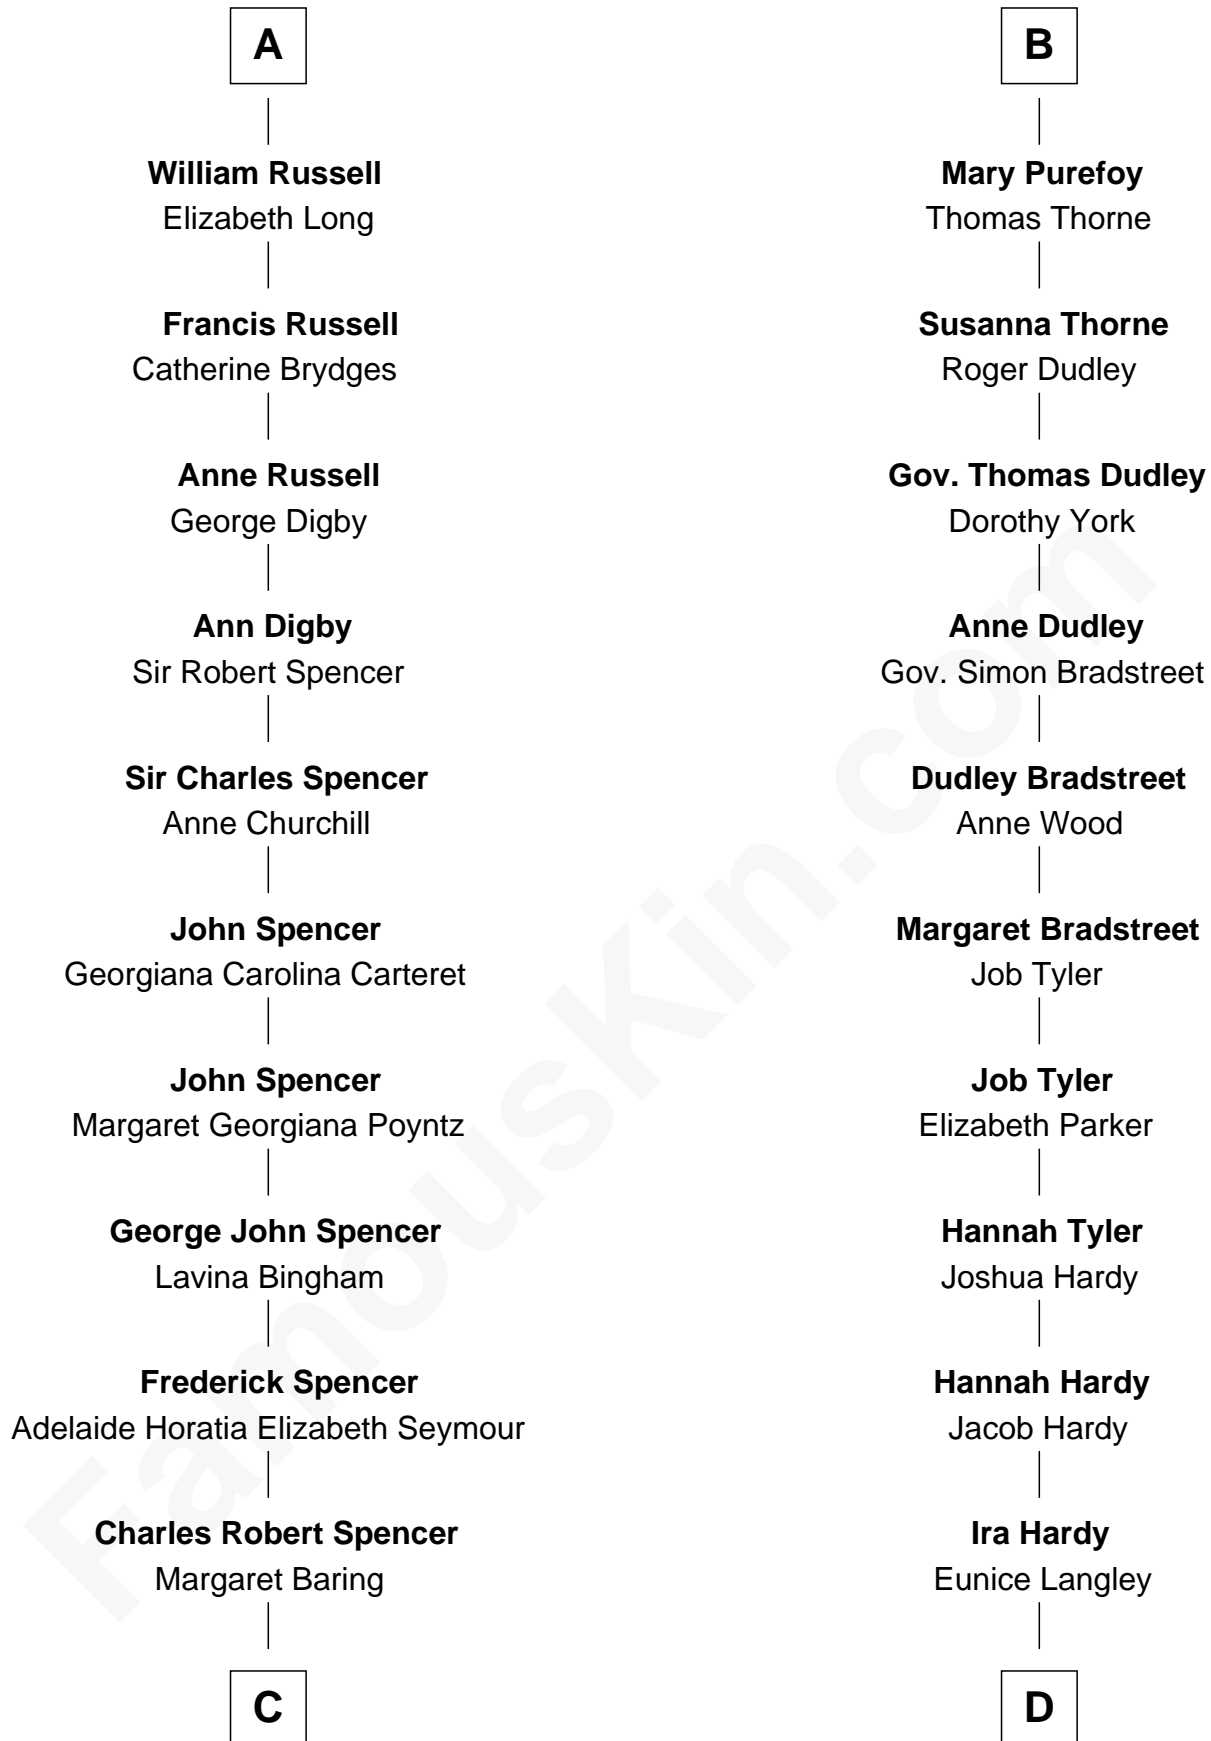

FamousKin.com Relationship Chart of

Prince William

Prince of Wales

20th cousin 1 time removed of

James Taylor

Singer-Songwriter

Sir John Howard

Alice de Bois

C

Albert Edward John Spencer
Cynthia Elinor Beatrix Hamilton

Edward John Spencer
Frances Ruth Burke Roche

Princess Diana Frances Spencer
Charles III, King of the United Kingdom

Prince William
Prince of Wales