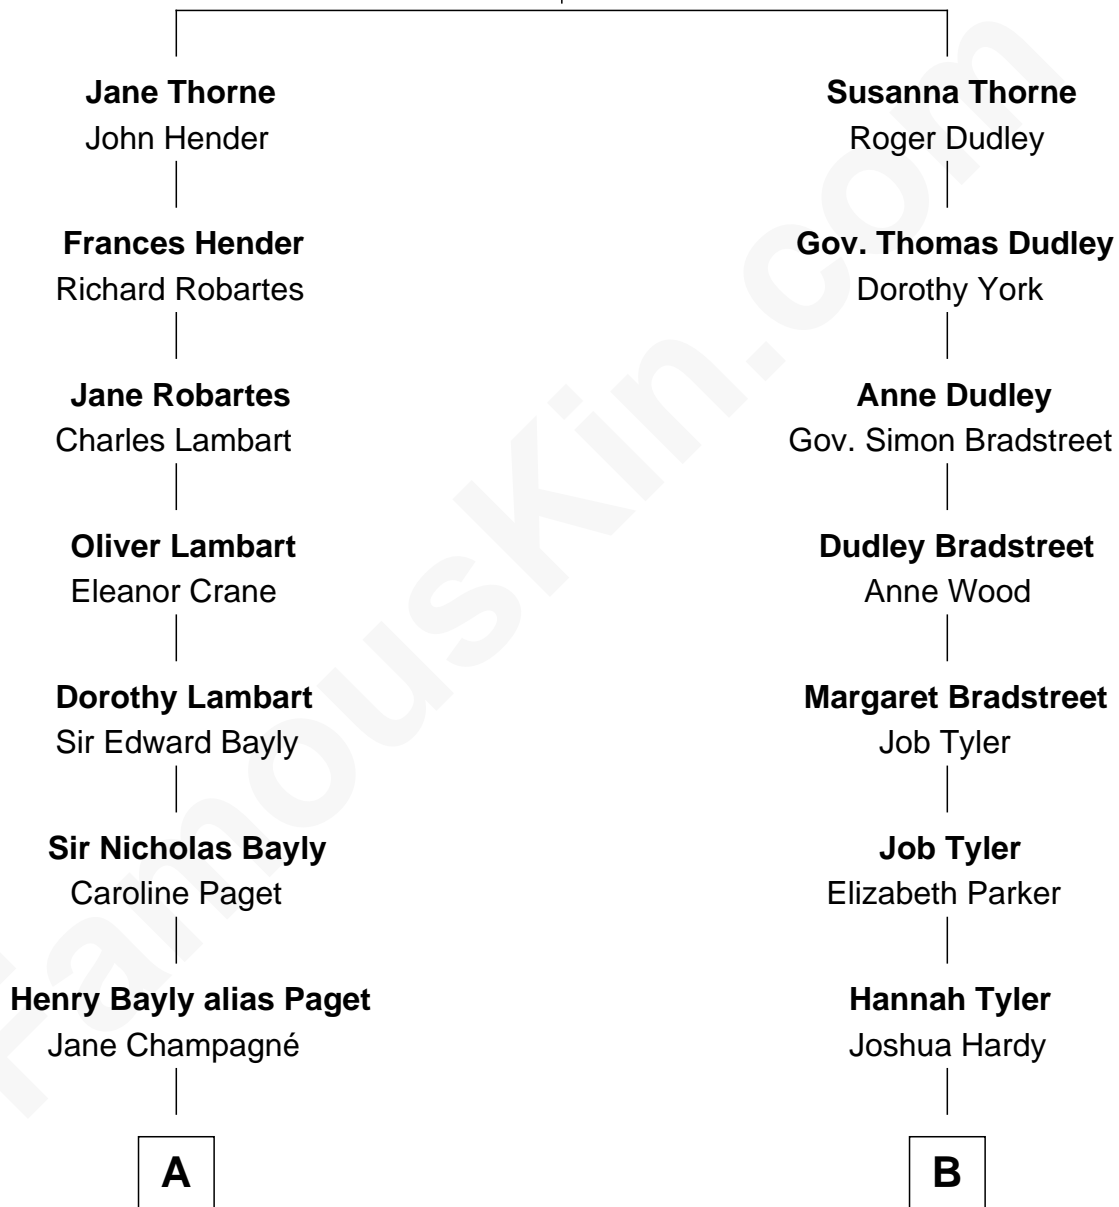

# FamousKin.com Relationship Chart of

**Prince William**

*Prince of Wales*

13th cousin 1 time removed of

**James Taylor**

*Singer-Songwriter*

**Thomas Thorne**

Mary Purefoy

**A**

**Henry William Paget**  
Lady Caroline Elizabeth Villiers

**Lady Caroline Paget**  
Charles Gordon-Lennox

**Cecilia Catherine Gordon-Lennox**  
Charles George Bingham

**Rosalind Cecilia Caroline Bingham**  
James Albert Edward Hamilton

**Cynthia Elinor Beatrix Hamilton**  
Albert Edward John Spencer

**Edward John Spencer**  
Frances Ruth Burke Roche

**Princess Diana Frances Spencer**  
Charles III, King of the United Kingdom

**Prince William**  
*Prince of Wales*

**James Taylor**  
*Singer-Songwriter*