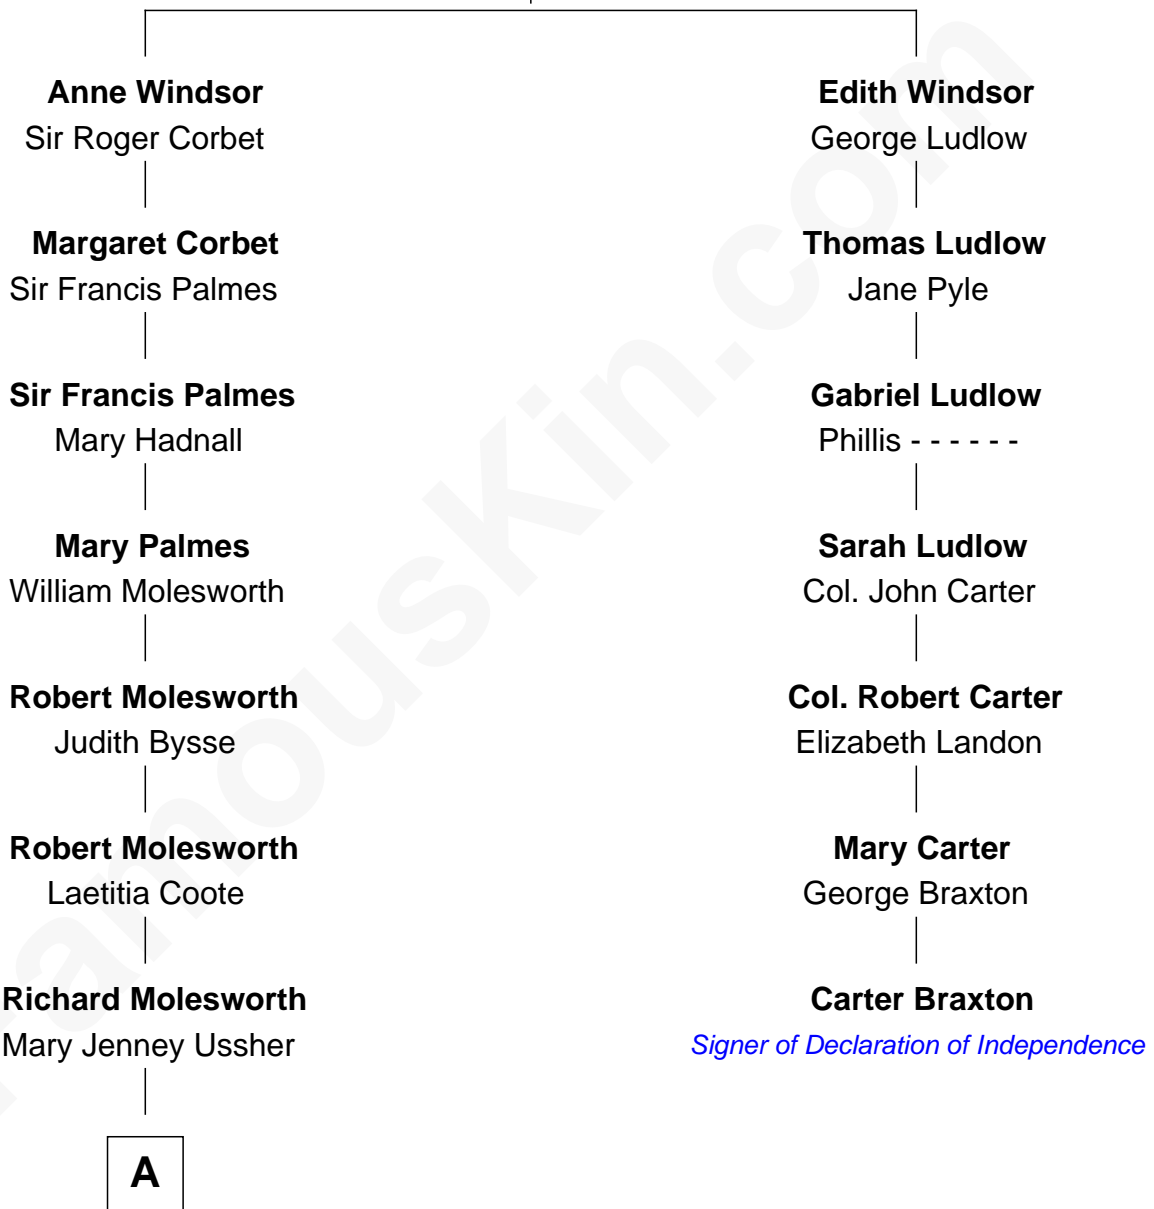

# FamousKin.com Relationship Chart of

**Prince William**

*Prince of Wales*

6th cousin 9 times removed of

**Carter Braxton**

*Signer of the Declaration of Independence*

**Sir Andrews de Windsor**

Elizabeth Blount

**A**

—  
**Louisa Molesworth**

William Brabazon Ponsonby

—  
**Mary Elizabeth Ponsonby**

Charles Grey

—  
**Elizabeth Grey**

John Crocker Bulteel

—  
**Louisa Emily Charlotte Bulteel**