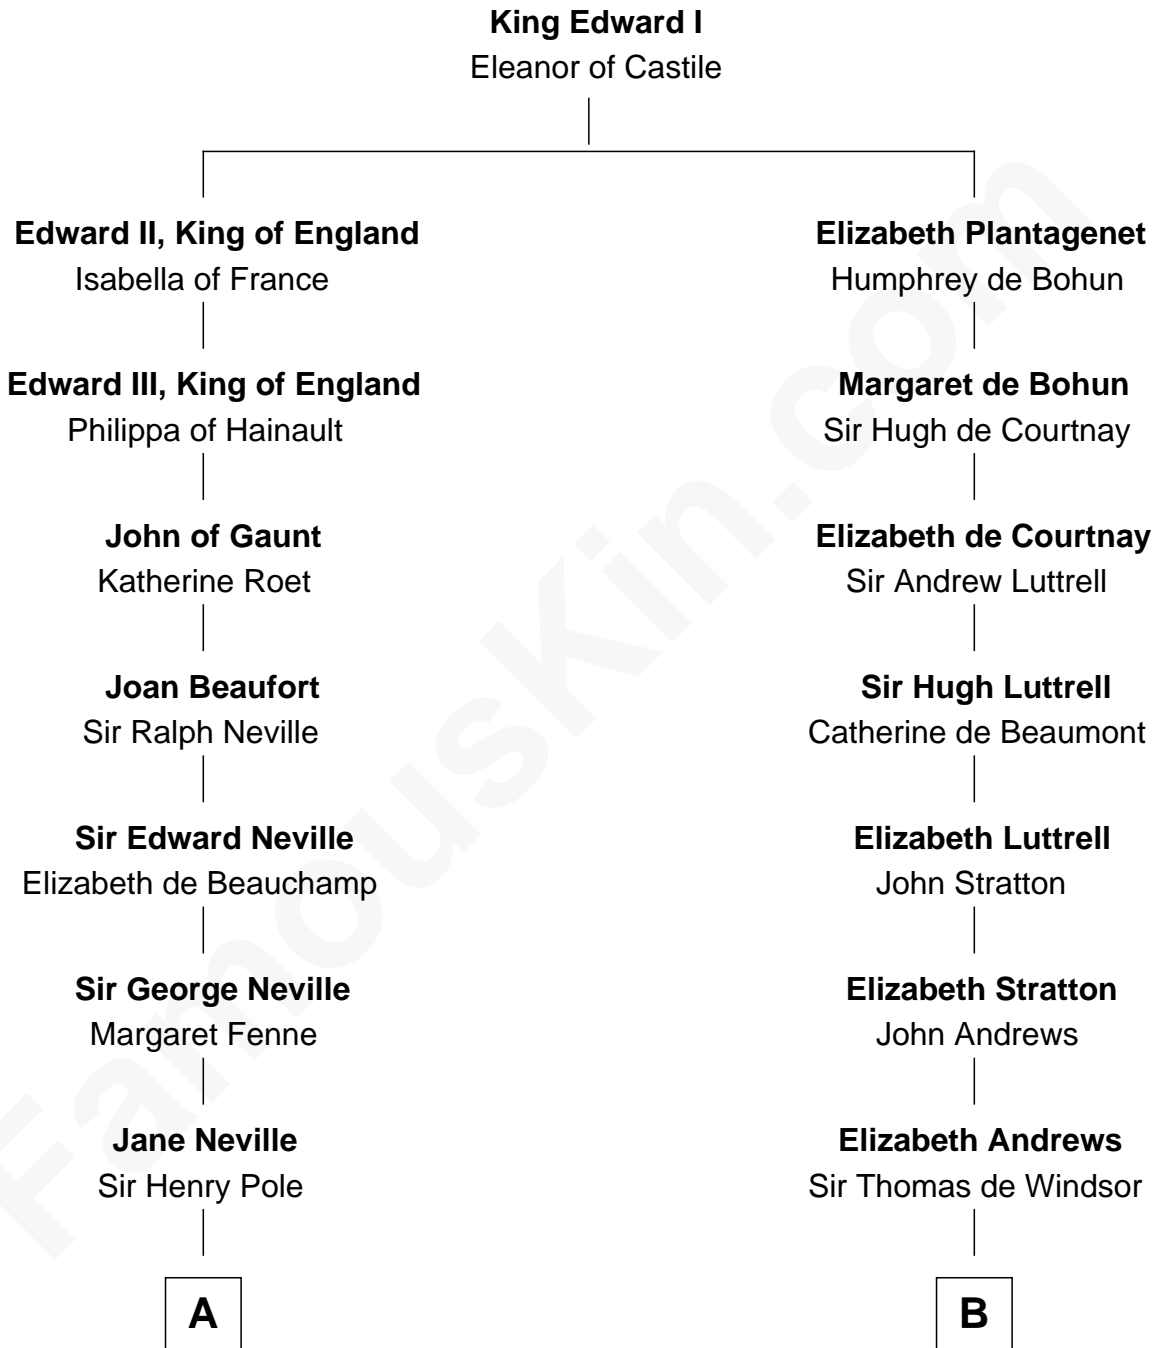

# FamousKin.com Relationship Chart of

**Prince William**

*Prince of Wales*

14th cousin 7 times removed of

**Carter Braxton**

*Signer of the Declaration of Independence*

**A**

**Katherine Pole**  
Sir Francis Hastings

**Frances Hastings**  
Sir Henry Compton

**Margaret Compton**  
Henry Mordaunt

**Sir John Mordaunt**  
Elizabeth Howard

**John Mordaunt**  
Elizabeth Carey

**Lewis Mordaunt**  
Mary Collyer

**Anna Maria Mordaunt**  
Stephen Poyntz