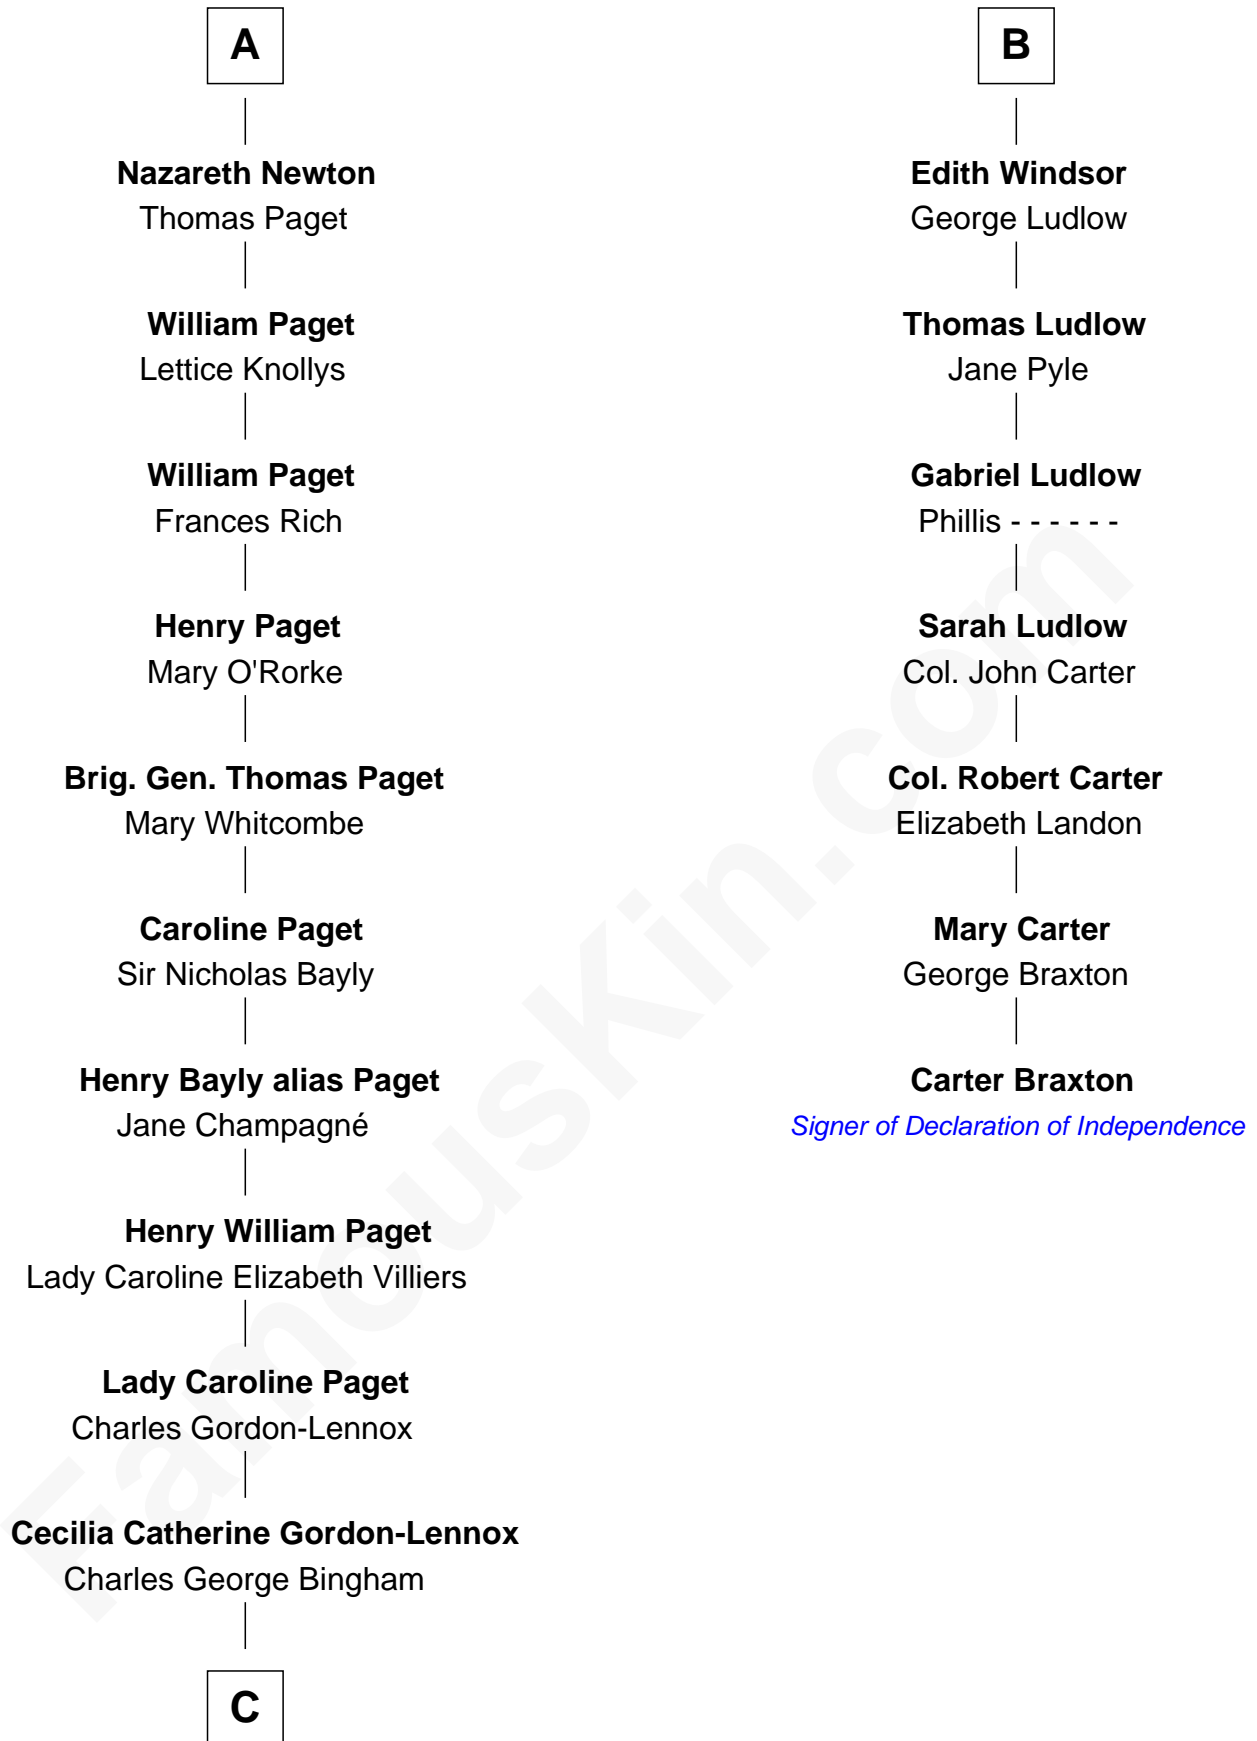

FamousKin.com Relationship Chart of

Prince William

Prince of Wales

13th cousin 8 times removed of

Carter Braxton

Signer of the Declaration of Independence

Sir Hugh de Courtenay

Agnes de St. John

John Andrews

Elizabeth Andrews

Sir Thomas de Windsor

Sir Andrews de Windsor

Elizabeth Blount

B

C

Rosalind Cecilia Caroline Bingham

James Albert Edward Hamilton

Cynthia Elinor Beatrix Hamilton

Albert Edward John Spencer

Edward John Spencer

Frances Ruth Burke Roche

Princess Diana Frances Spencer

Charles III, King of the United Kingdom

Prince William