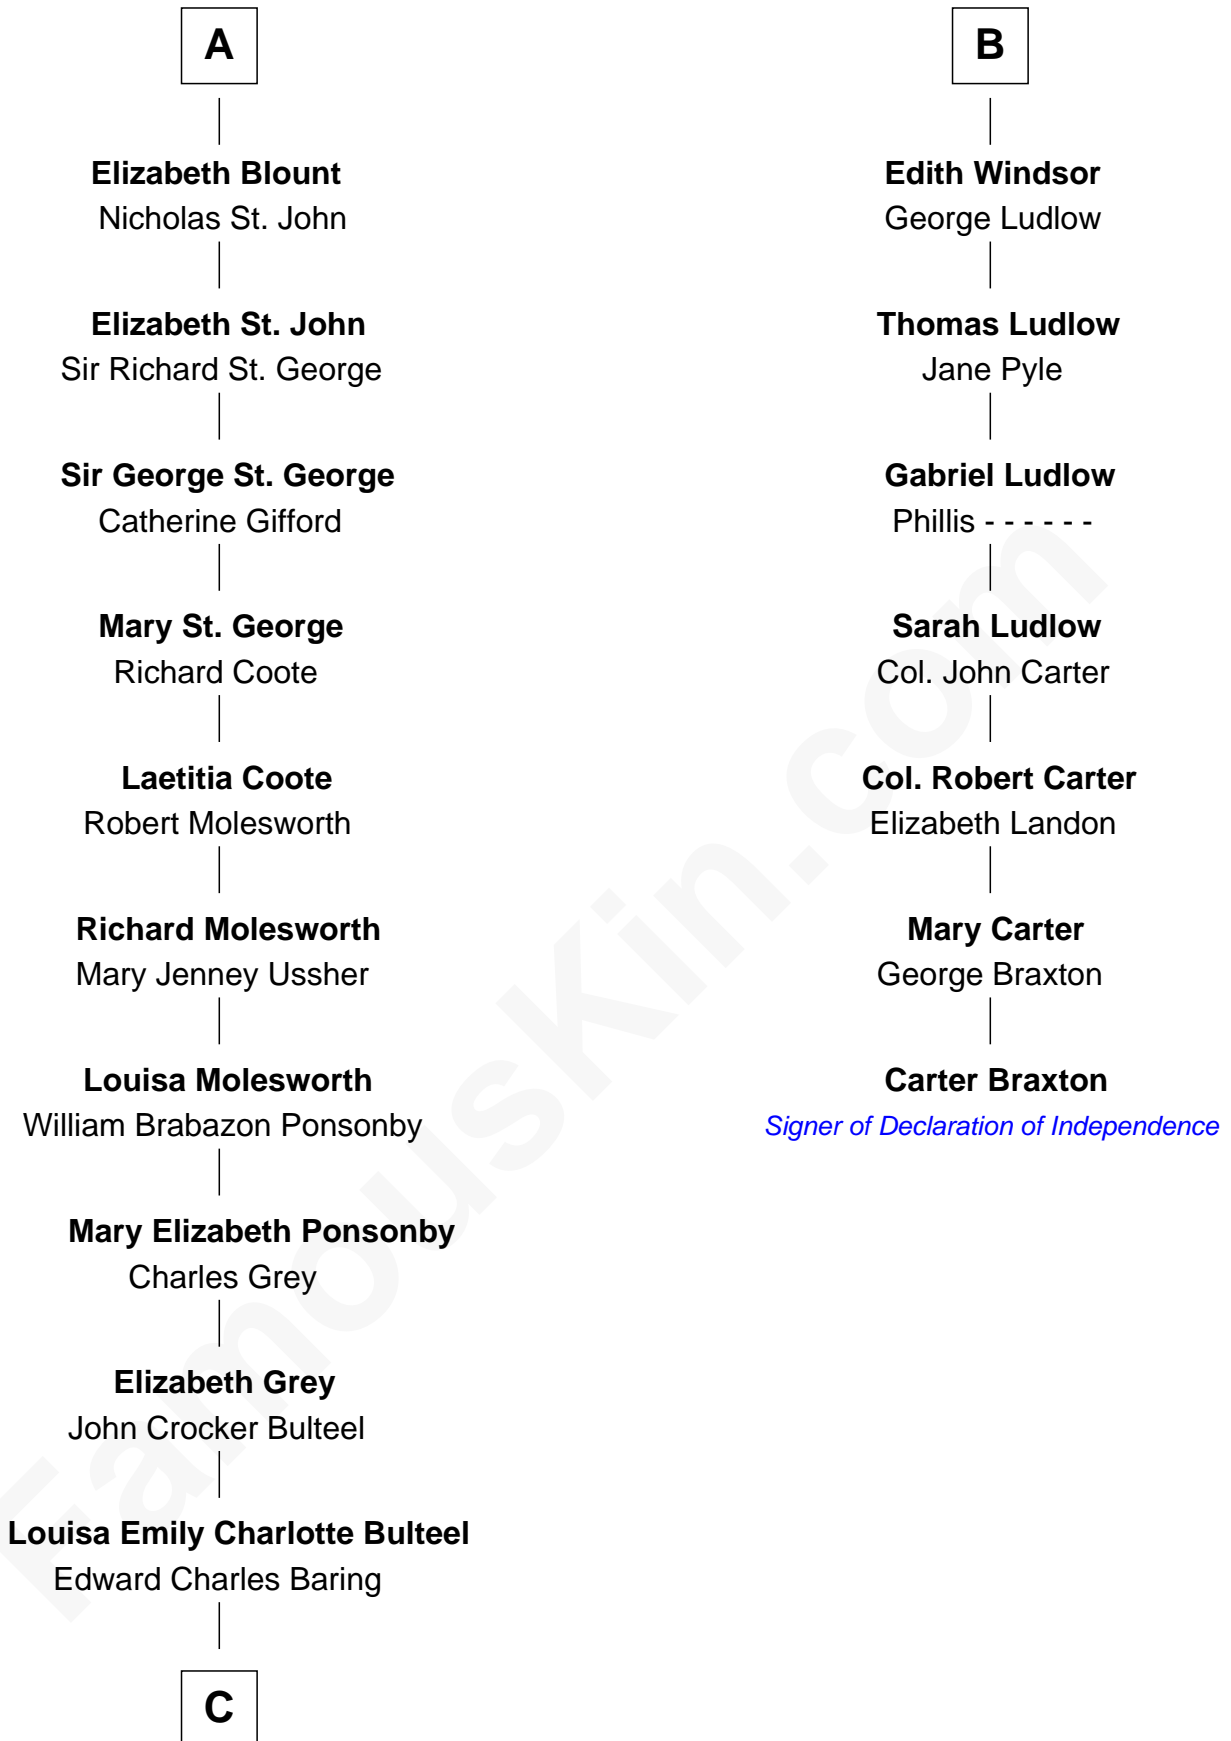

FamousKin.com Relationship Chart of

Prince William

Prince of Wales

13th cousin 8 times removed of

Carter Braxton

Signer of the Declaration of Independence

Sir Thomas de Swynnerton

C

—
Margaret Baring

Charles Robert Spencer

—
Albert Edward John Spencer

Cynthia Elinor Beatrix Hamilton

—
Edward John Spencer

Frances Ruth Burke Roche

—
Princess Diana Frances Spencer

Charles III, King of the United Kingdom