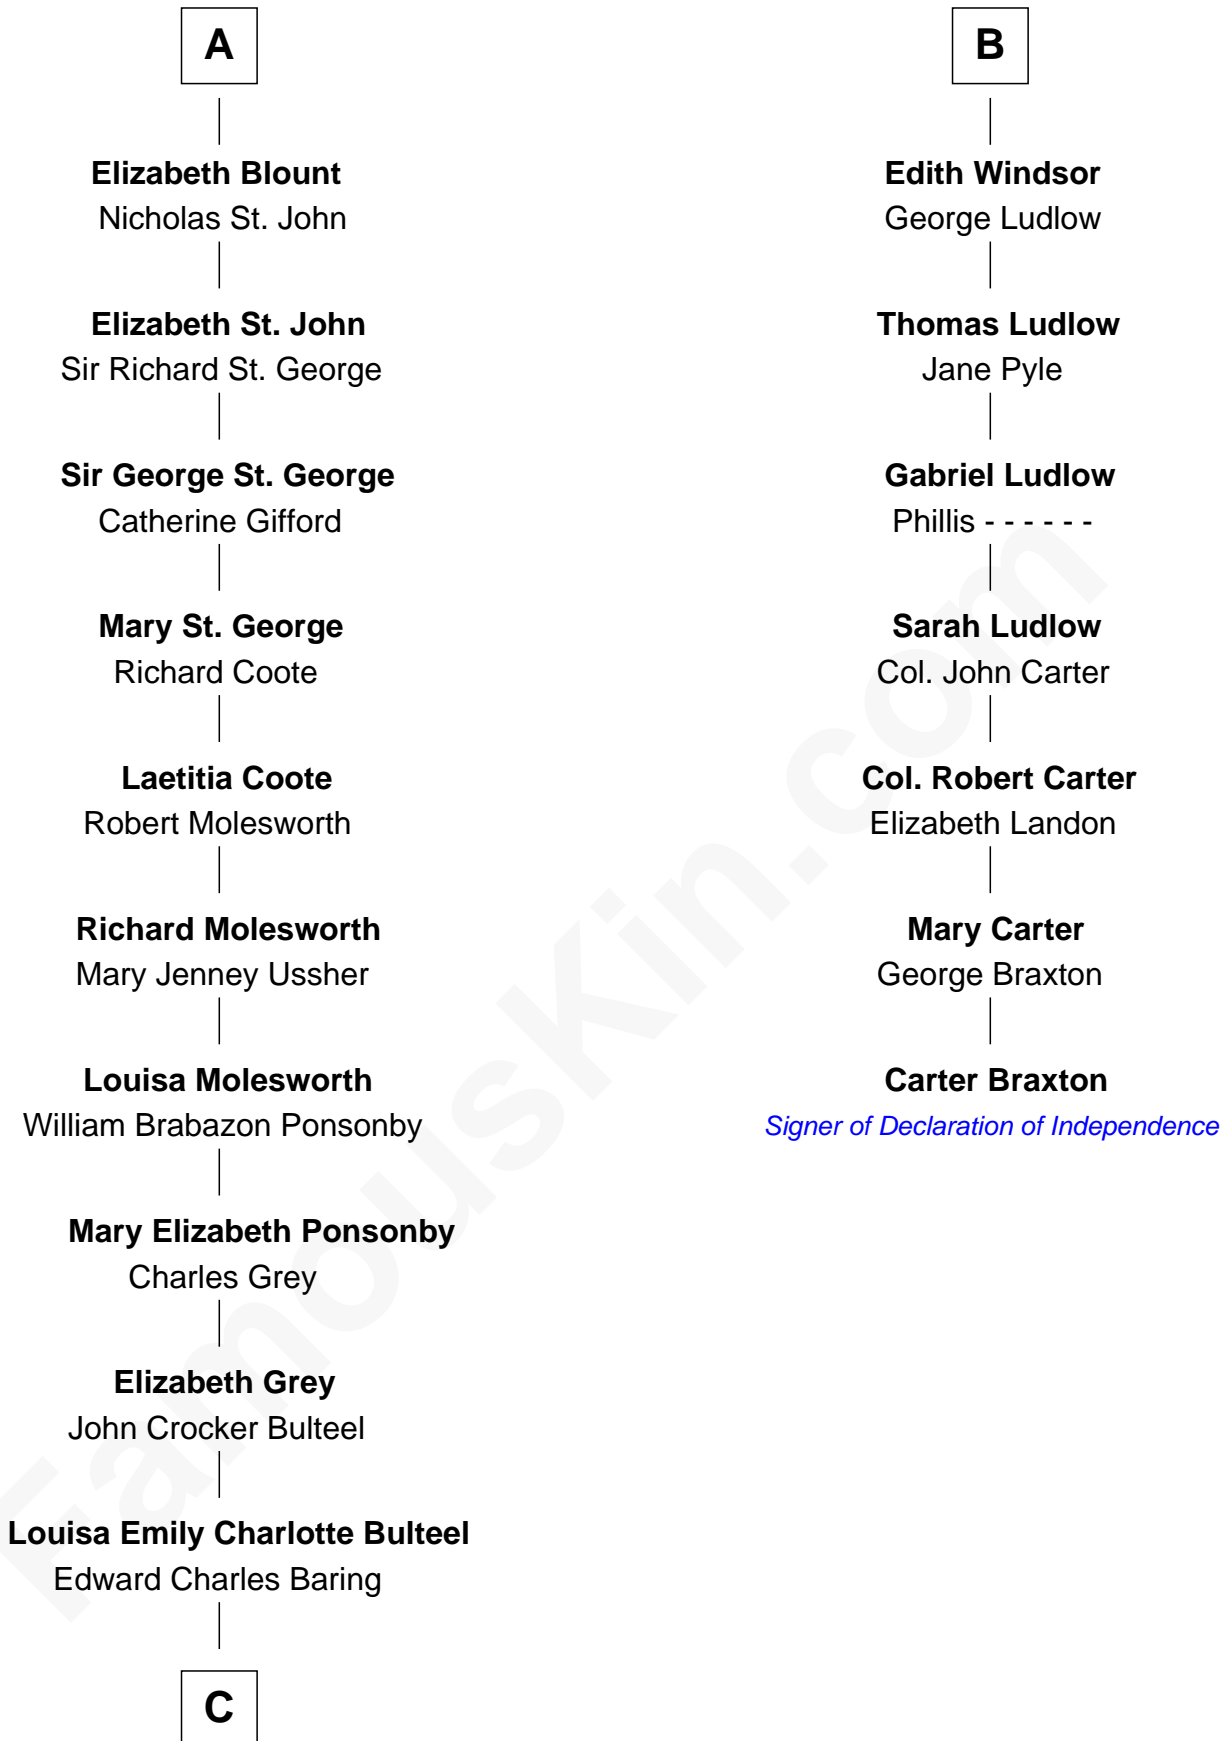

FamousKin.com Relationship Chart of

Prince William

Prince of Wales

13th cousin 8 times removed of

Carter Braxton

Signer of the Declaration of Independence

Sir Geoffrey de Gresley

Margaret Gernon

Alice de Swynnerton

Sir Nicholas de Gresley

Thomasine de Wastneys

Sir Thomas de Gresley

Margaret Walsh

Margaret de Gresley

Sir Thomas Blount

Sir Walter Blount

Helena Byron

Sir William Blount

Margaret Echyngnam

Elizabeth Blount

Sir Andrews de Windsor

B

C

—
Margaret Baring

Charles Robert Spencer

—
Albert Edward John Spencer

Cynthia Elinor Beatrix Hamilton

—
Edward John Spencer

Frances Ruth Burke Roche

—
Princess Diana Frances Spencer

Charles III, King of the United Kingdom

—
Prince William