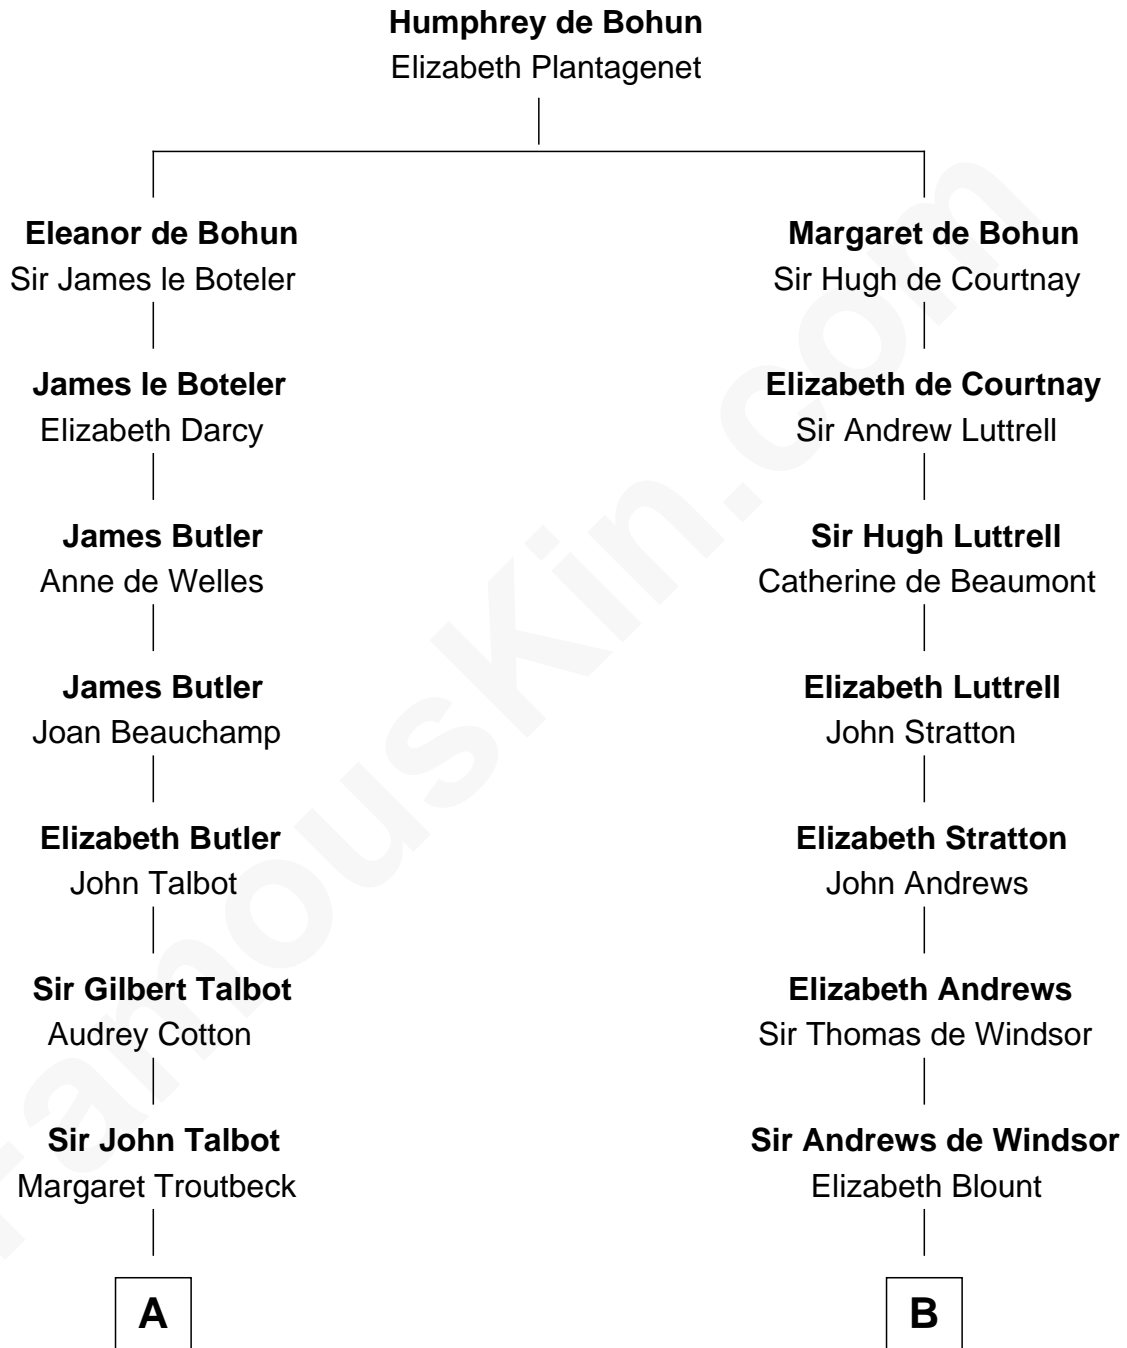

**FamousKin.com**  
**Relationship Chart of**  
**Prince William**  
*Prince of Wales*

13th cousin 8 times removed of

**Carter Braxton**  
*Signer of the Declaration of Independence*

**C**

**Claude George Bowes-Lyon**  
Cecilia Nina Cavendish-Bentinck

**Elizabeth Bowes-Lyon**  
George VI, King of the United Kingdom

**Elizabeth II, Queen of the United Kingdom**  
Prince Philip of Edinburgh

**Charles III, King of the United Kingdom**  
Princess Diana Frances Spencer

**Prince William**  
*Prince of Wales*