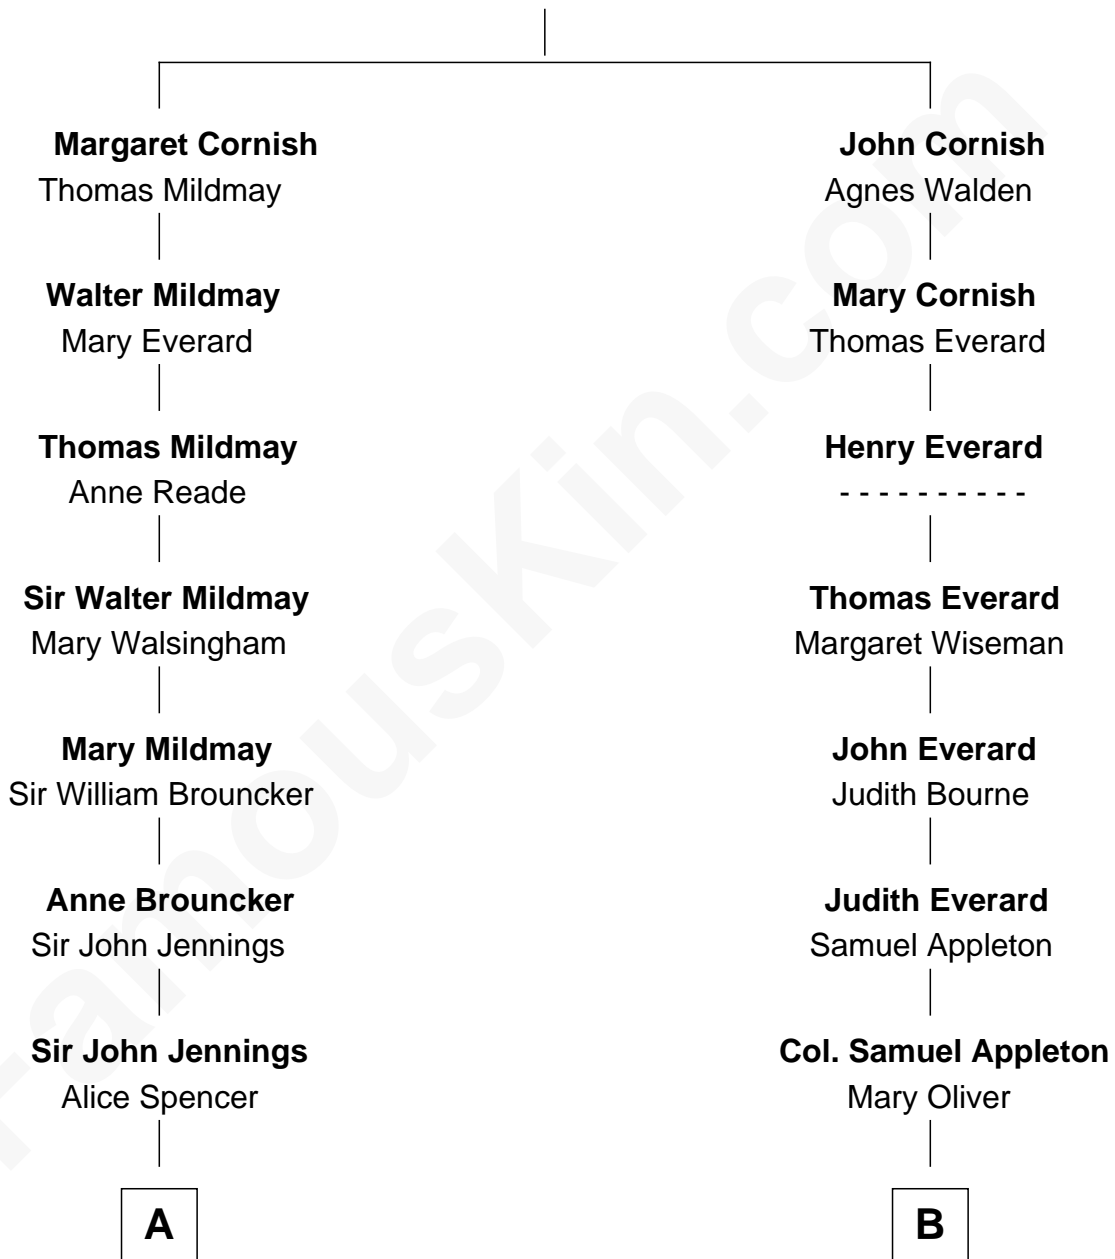

FamousKin.com
Relationship Chart of
Prince William
Prince of Wales

16th cousin 2 times removed of

Marie-Chantal Miller
Crown Princess of Greece

John Cornish

A

Richard Jennings
Frances Thornhurst

Sarah Jennings
John Churchill

Anne Churchill
Sir Charles Spencer

John Spencer
Georgiana Carolina Carteret

John Spencer
Margaret Georgiana Poyntz

George John Spencer
Lavina Bingham

Frederick Spencer
Adelaide Horatia Elizabeth Seymour

Charles Robert Spencer
Margaret Baring