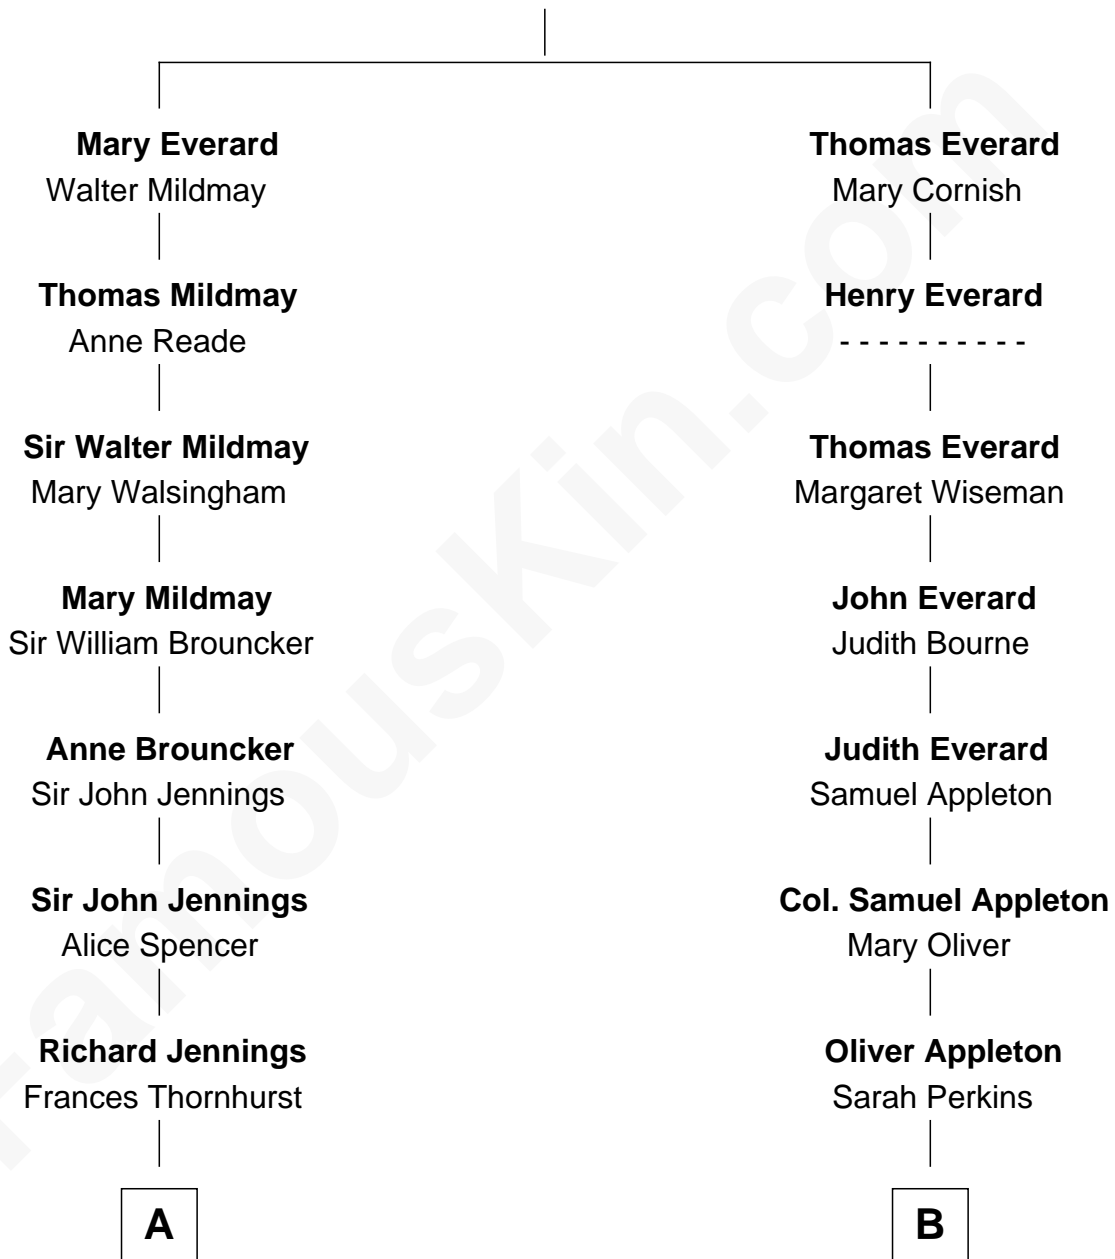

FamousKin.com

Relationship Chart of

Prince William

Prince of Wales

15th cousin 2 times removed of

Marie-Chantal Miller
Crown Princess of Greece

John Everard

A

Sarah Jennings

John Churchill

Anne Churchill

Sir Charles Spencer

John Spencer

Georgiana Carolina Carteret

John Spencer

Margaret Georgiana Poyntz

George John Spencer

Lavina Bingham

Frederick Spencer

Adelaide Horatia Elizabeth Seymour

Charles Robert Spencer

Margaret Baring

Albert Edward John Spencer

Cynthia Elinor Beatrix Hamilton