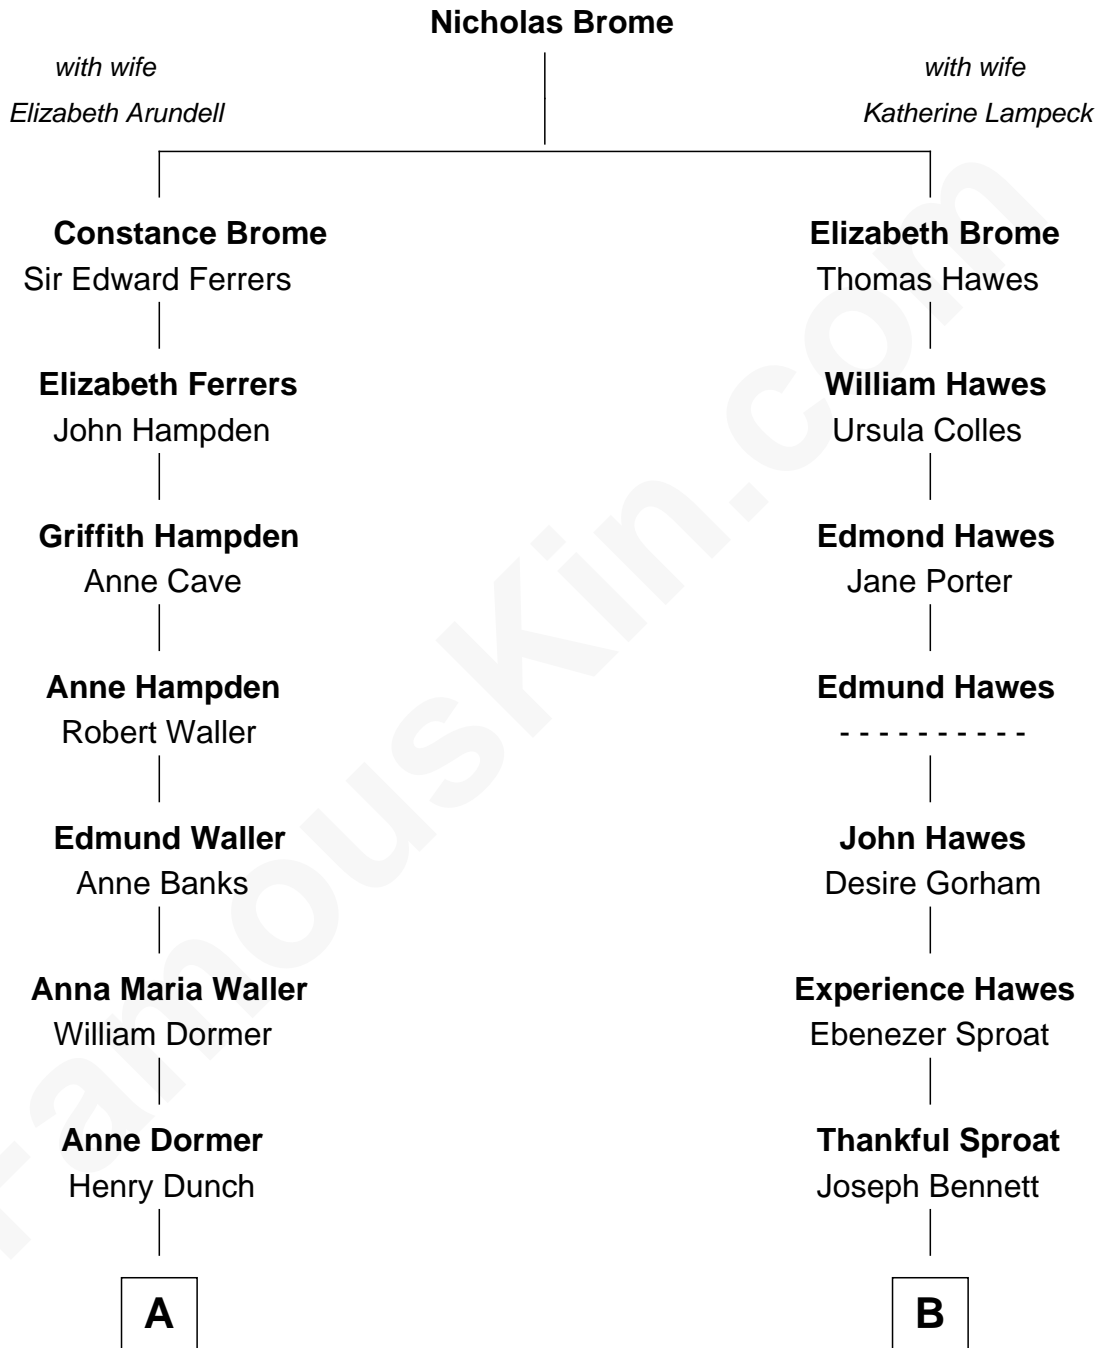

FamousKin.com
Relationship Chart of
Prince William
Prince of Wales

15th cousin 2 times removed of
Marie-Chantal Miller
Crown Princess of Greece

A

Elizabeth Dunch
Sir Cecil Bishopp

Sir Cecil Bishopp
Anne Boscawen

Anne Bishopp
Robert Brudenell

Robert Brudenell
Penelope Anne Cooke

Anne Brudenell
George Charles Bingham

Charles George Bingham
Cecilia Catherine Gordon-Lennox

Rosalind Cecilia Caroline Bingham
James Albert Edward Hamilton