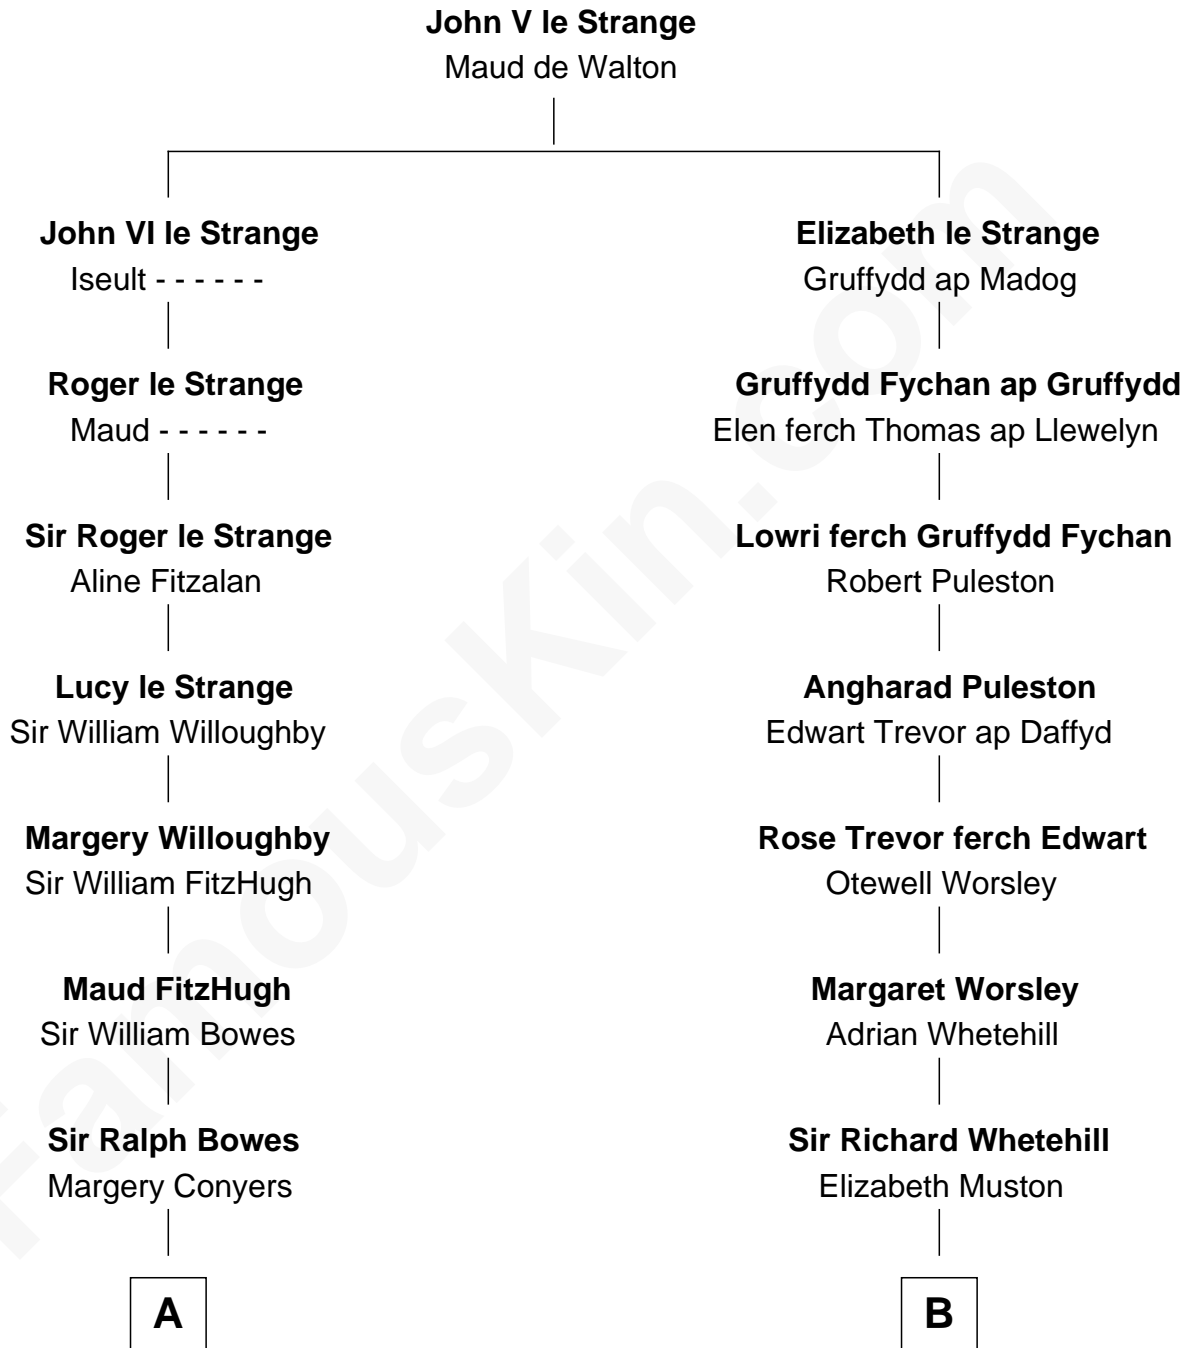

FamousKin.com
Relationship Chart of
Prince William
Prince of Wales

20th cousin 1 time removed of

Marie-Chantal Miller
Crown Princess of Greece

C

Claude George Bowes-Lyon
Cecilia Nina Cavendish-Bentinck

Elizabeth Bowes-Lyon
George VI, King of the United Kingdom

Elizabeth II, Queen of the United Kingdom
Prince Philip of Edinburgh

Charles III, King of the United Kingdom
Princess Diana Frances Spencer

Prince William
Prince of Wales

D

Blanche Louise Appleton
Ellis John Springer Miller