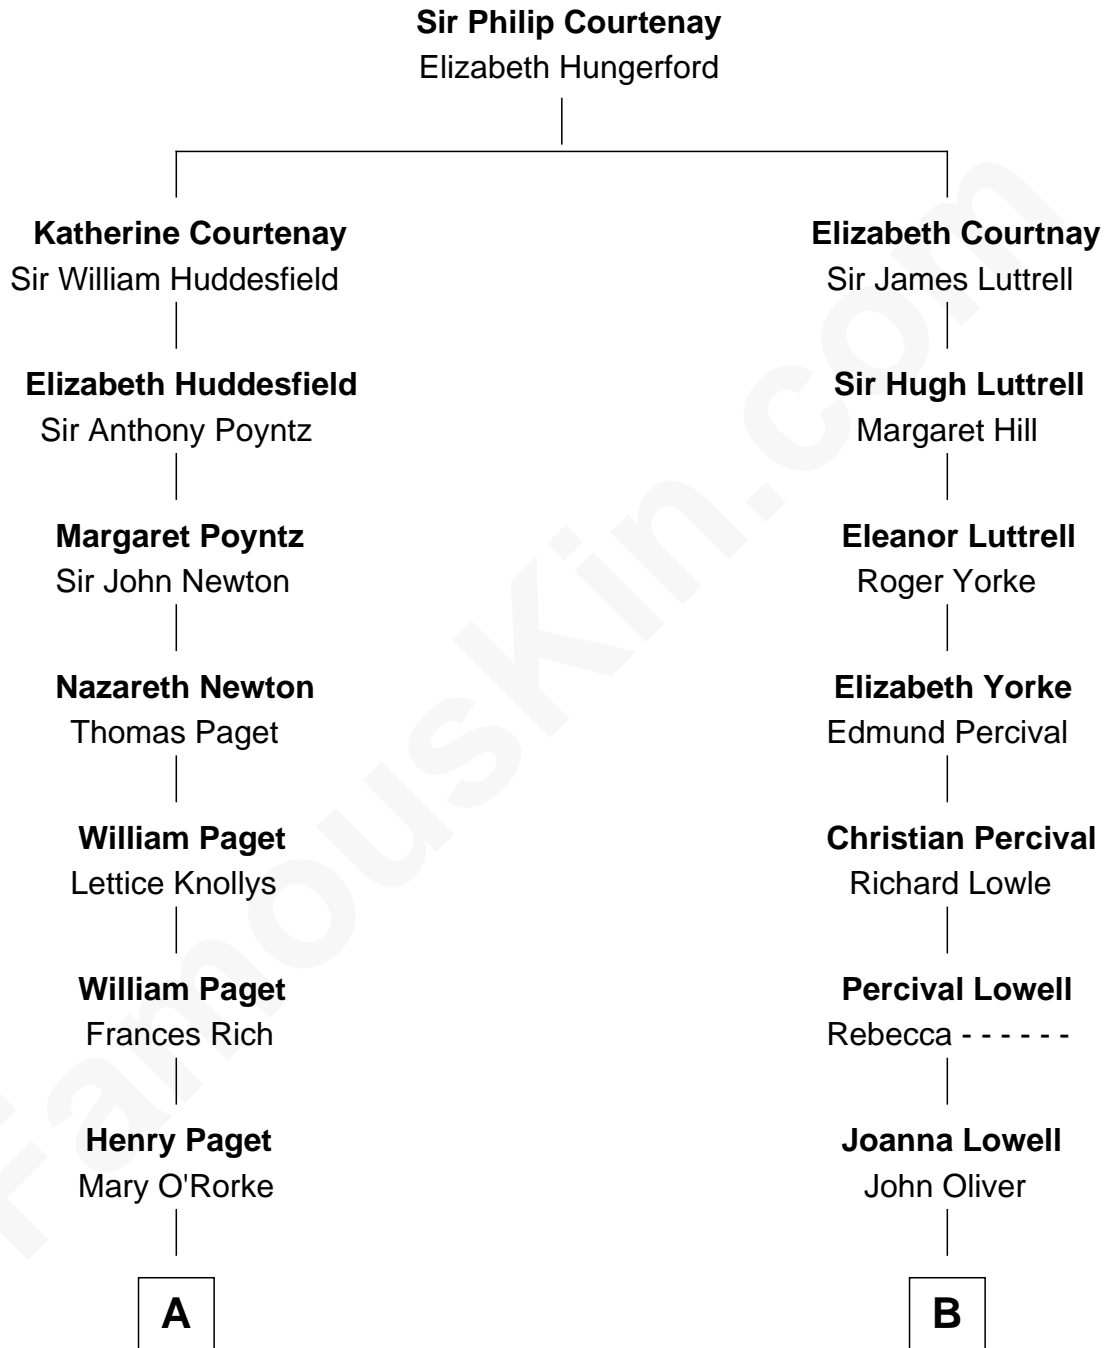

# FamousKin.com Relationship Chart of

**Prince William**

*Prince of Wales*

17th cousin of

**Marie-Chantal Miller**

*Crown Princess of Greece*

William photo by [InSapphoWeTrust](#) (CC BY-SA 2.0)

Marie-Chantal Miller photo by [Frankie Fouganthin](#) (CC BY-SA 3.0)