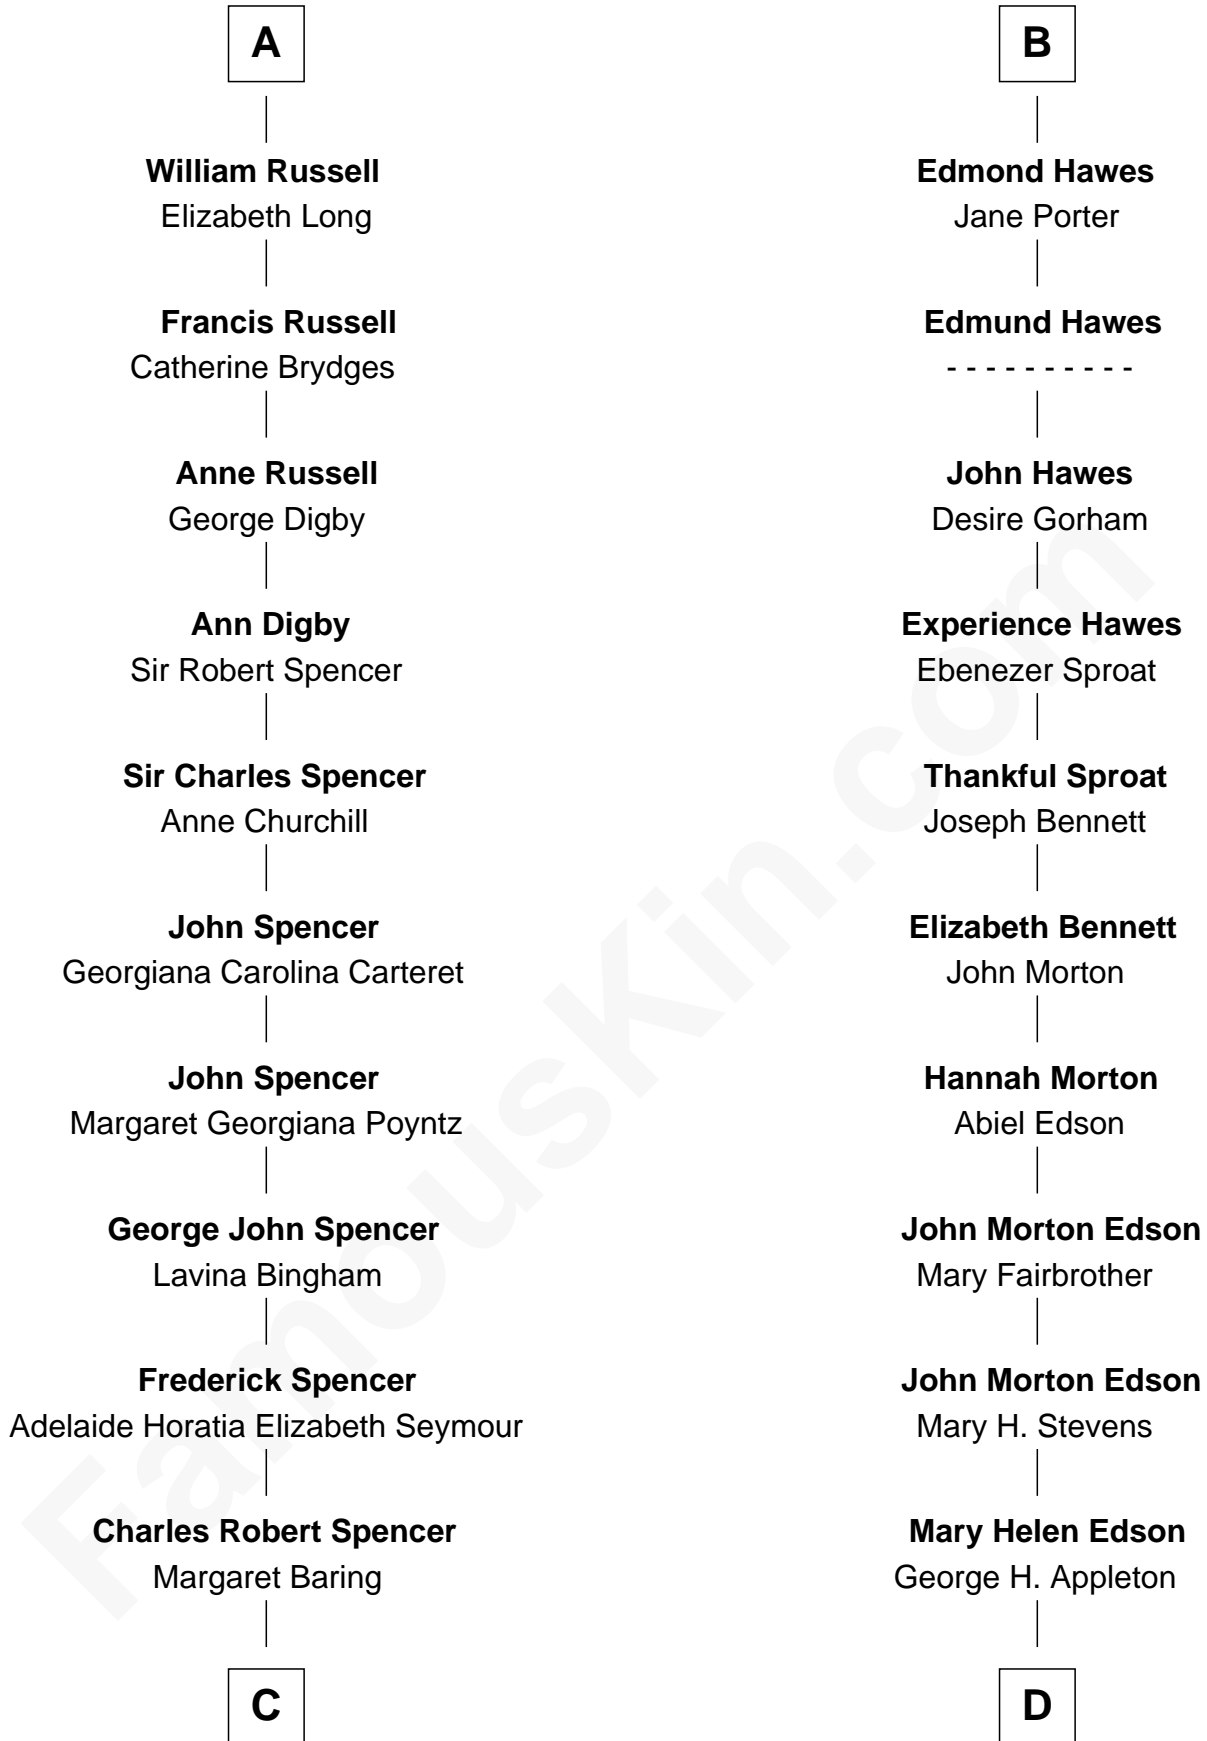

FamousKin.com Relationship Chart of

Prince William

Prince of Wales

20th cousin of

Marie-Chantal Miller

Crown Princess of Greece

Sir John Howard

Alice de Bois

C

Albert Edward John Spencer

Cynthia Elinor Beatrix Hamilton

Edward John Spencer

Frances Ruth Burke Roche

Princess Diana Frances Spencer

Charles III, King of the United Kingdom

Prince William