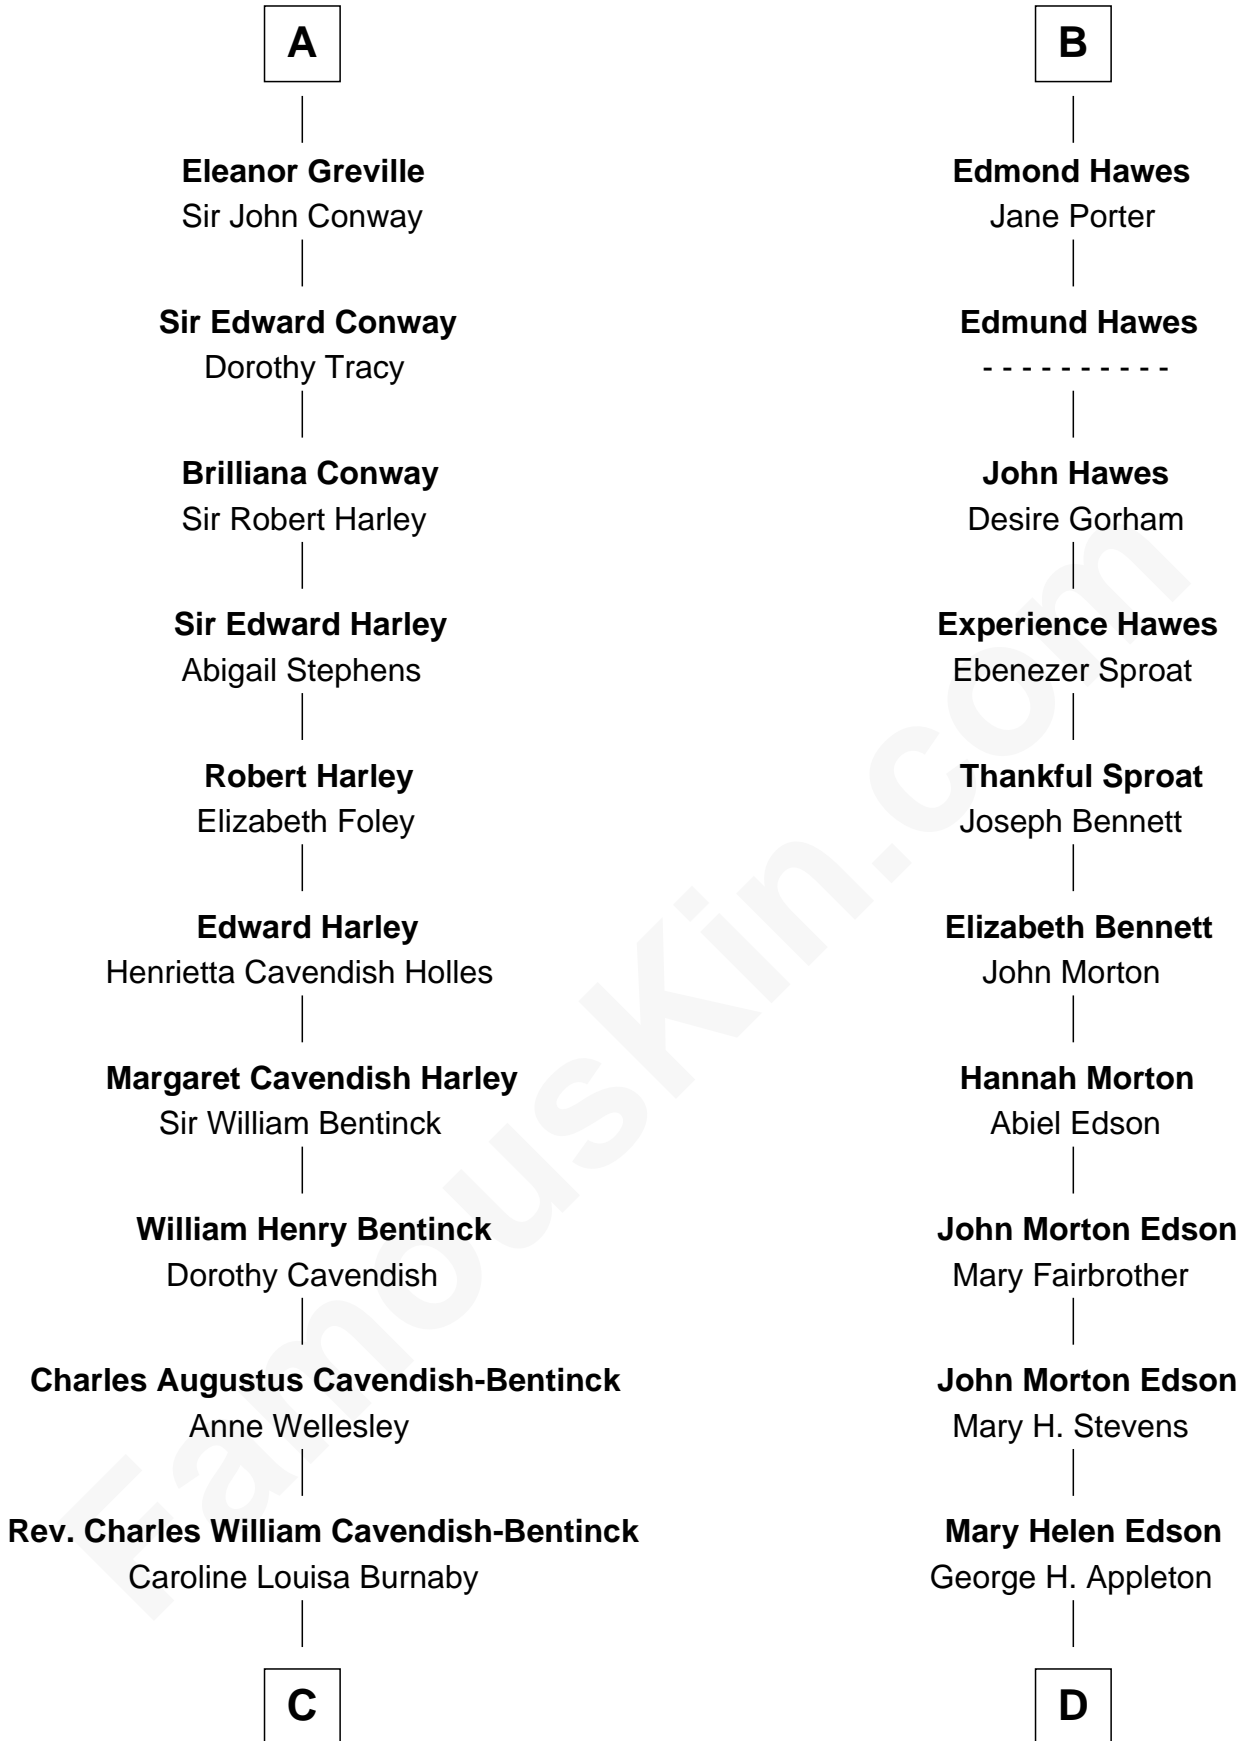

# FamousKin.com Relationship Chart of

**Prince William**

*Prince of Wales*

20th cousin 1 time removed of

**Marie-Chantal Miller**

*Crown Princess of Greece*

**C**

**Cecilia Nina Cavendish-Bentinck**

Claude George Bowes-Lyon

**Elizabeth Bowes-Lyon**

George VI, King of the United Kingdom

**Elizabeth II, Queen of the United Kingdom**

Prince Philip of Edinburgh

**Charles III, King of the United Kingdom**

Princess Diana Frances Spencer

**Prince William**

*Prince of Wales*

**D**

**Blanche Louise Appleton**

Ellis John Springer Miller

**Ellis Warren Appleton Miller**

Sophia June Squarebriggs

**Robert Warren Miller**