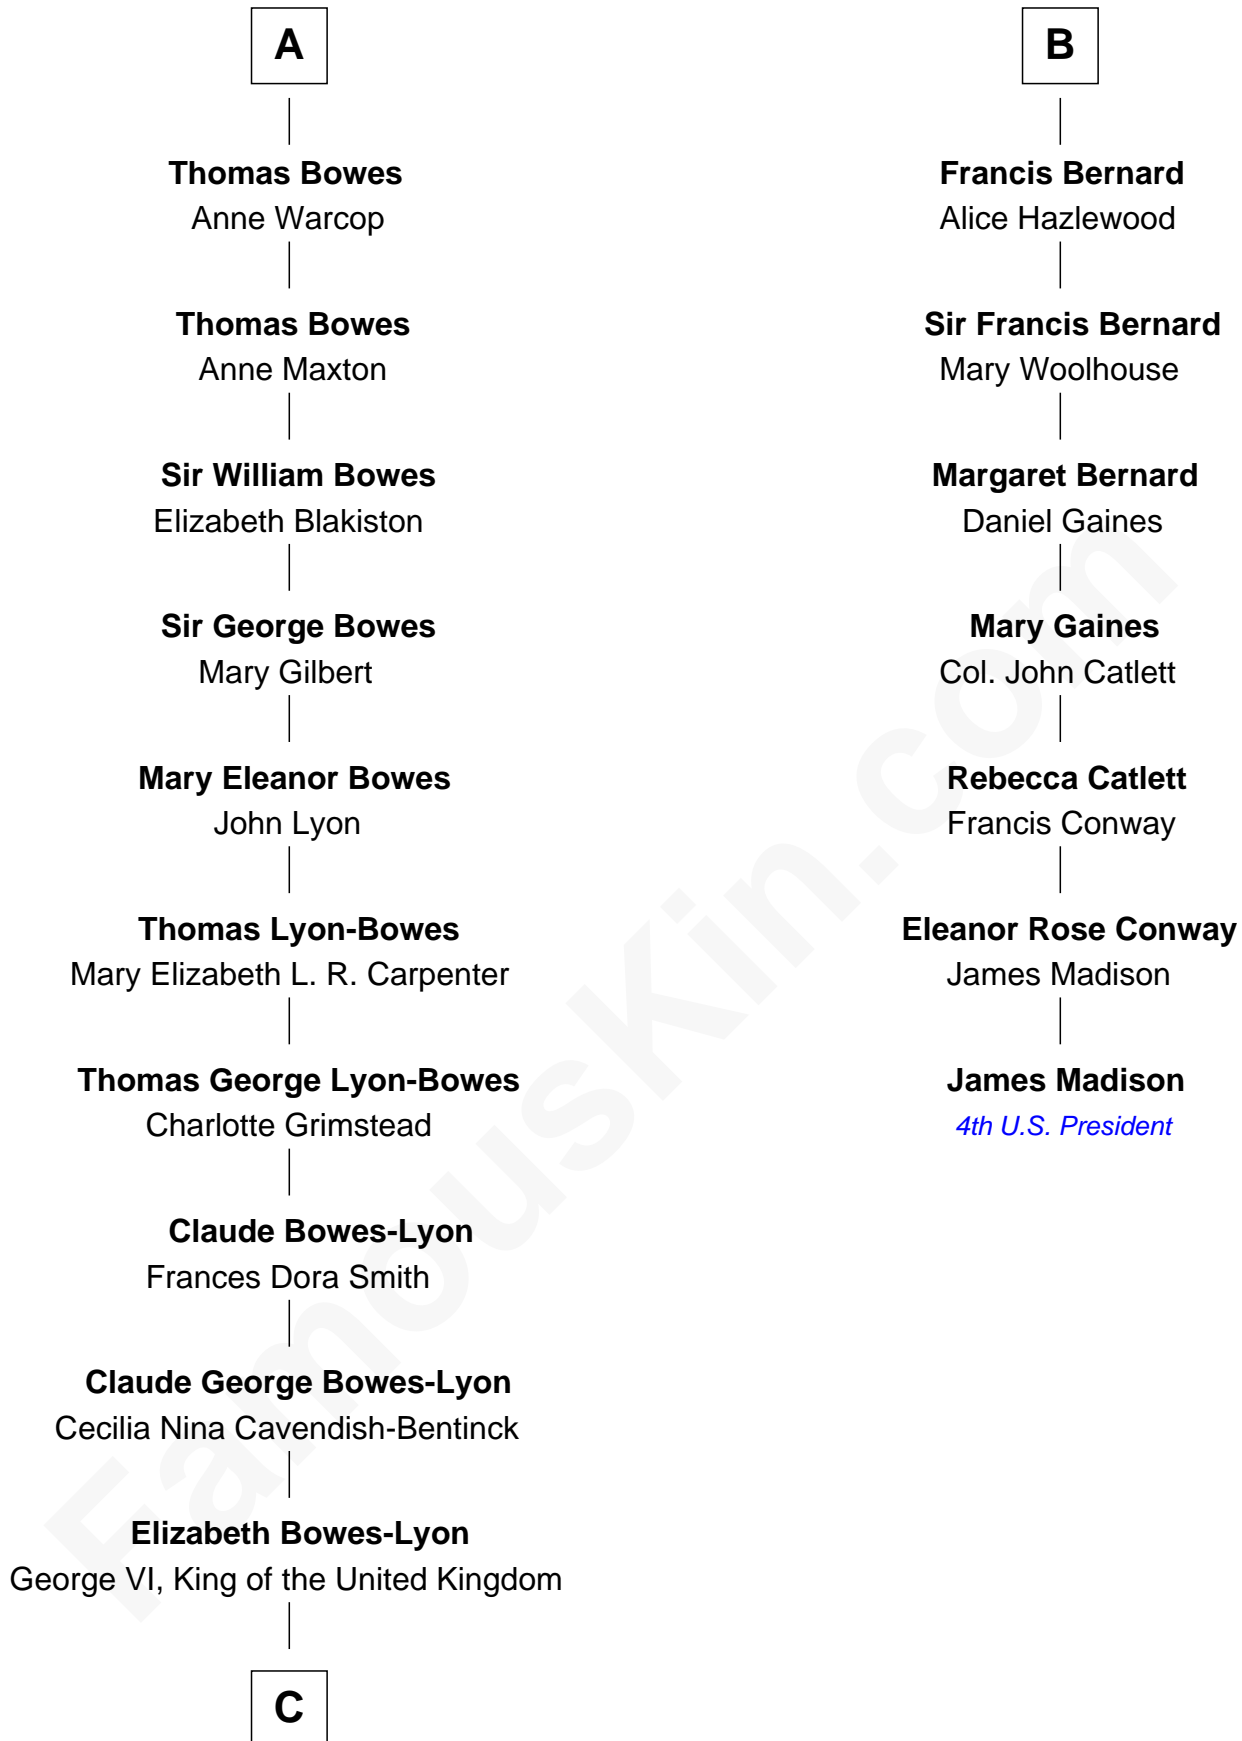

FamousKin.com Relationship Chart of

Prince William

Prince of Wales

13th cousin 6 times removed of

James Madison

4th U.S. President

Sir Thomas de Beauchamp

Katherine de Mortimer

C

Elizabeth II, Queen of the United Kingdom

Prince Philip of Edinburgh

Charles III, King of the United Kingdom

Princess Diana Frances Spencer

Prince William

Prince of Wales

FamousKin.com