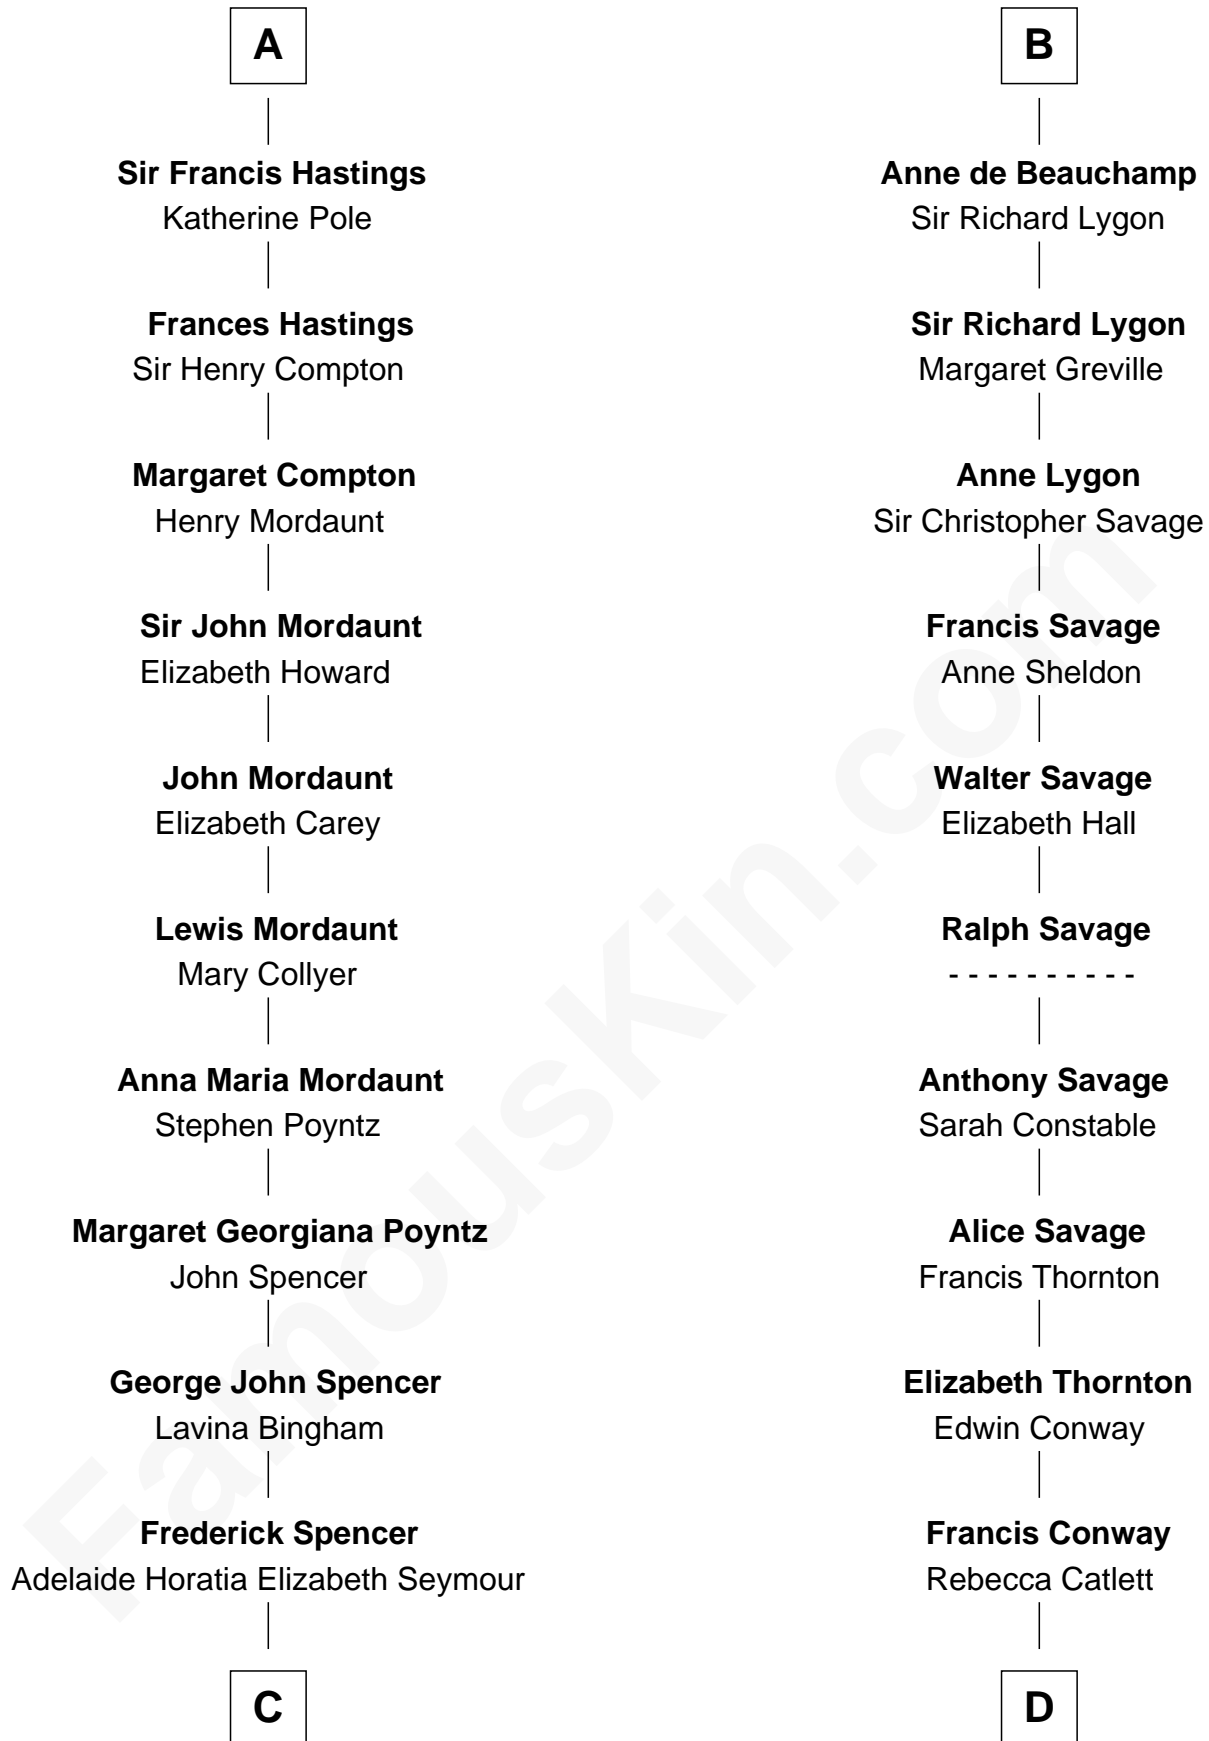

FamousKin.com
Relationship Chart of
Prince William
Prince of Wales

18th cousin 3 times removed of
James Madison
4th U.S. President

C

Charles Robert Spencer

Margaret Baring

Albert Edward John Spencer

Cynthia Elinor Beatrix Hamilton

Edward John Spencer

Frances Ruth Burke Roche

Princess Diana Frances Spencer

Charles III, King of the United Kingdom

Prince William

Prince of Wales

D

Eleanor Rose Conway