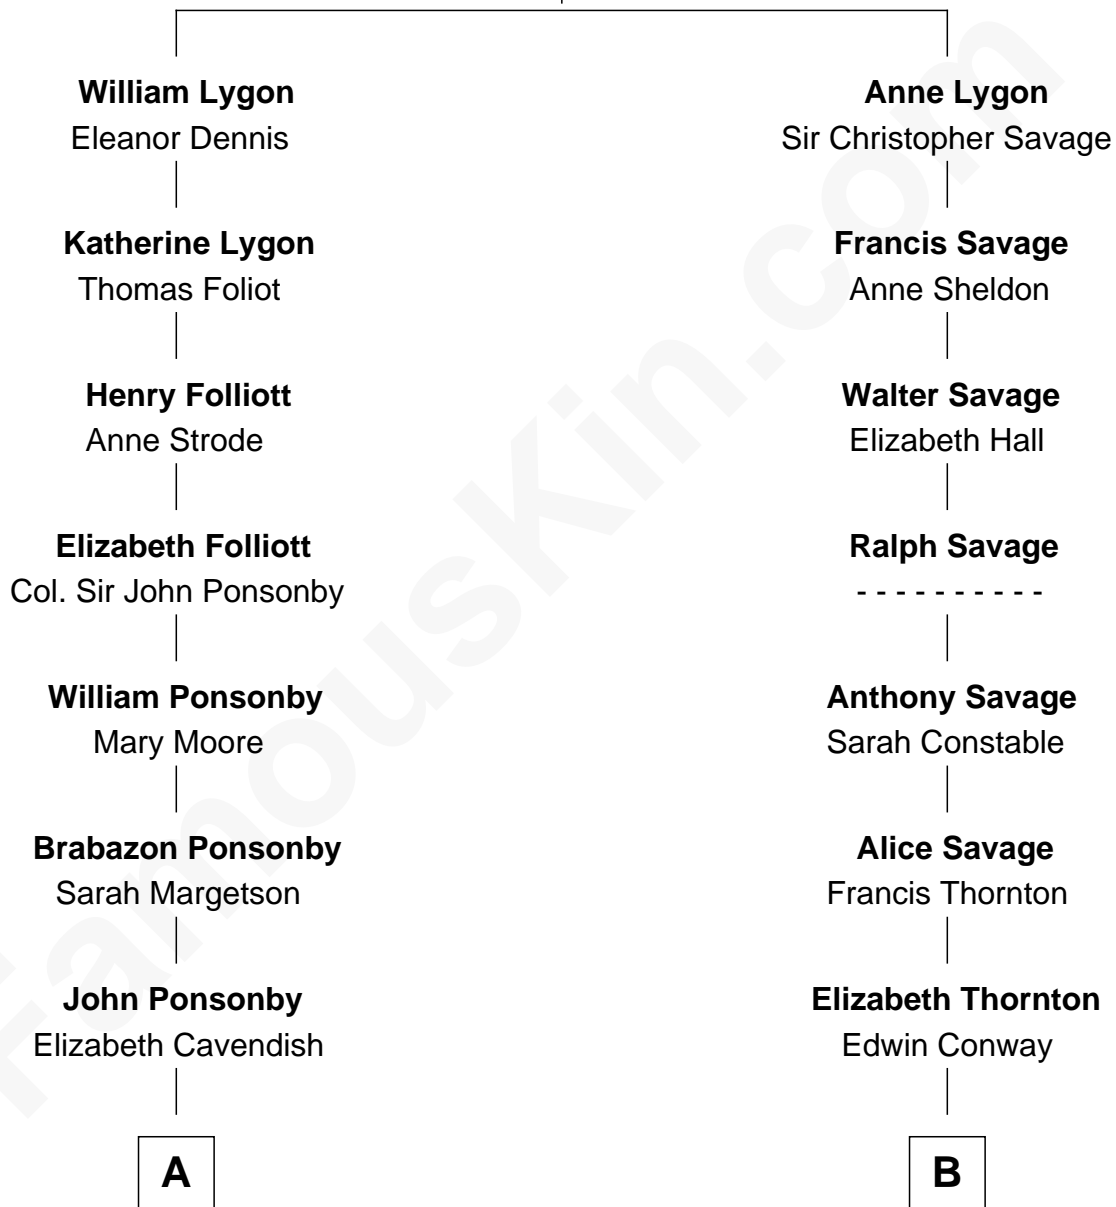

FamousKin.com Relationship Chart of

Prince William

Prince of Wales

9th cousin 6 times removed of

James Madison

4th U.S. President

Sir Richard Lygon

Margaret Greville

A

William Brabazon Ponsonby

Louisa Molesworth

Mary Elizabeth Ponsonby

Charles Grey

Elizabeth Grey

John Crocker Bulteel

Louisa Emily Charlotte Bulteel

Edward Charles Baring

Margaret Baring

Charles Robert Spencer

Albert Edward John Spencer

Cynthia Elinor Beatrix Hamilton

Edward John Spencer

Frances Ruth Burke Roche

Princess Diana Frances Spencer