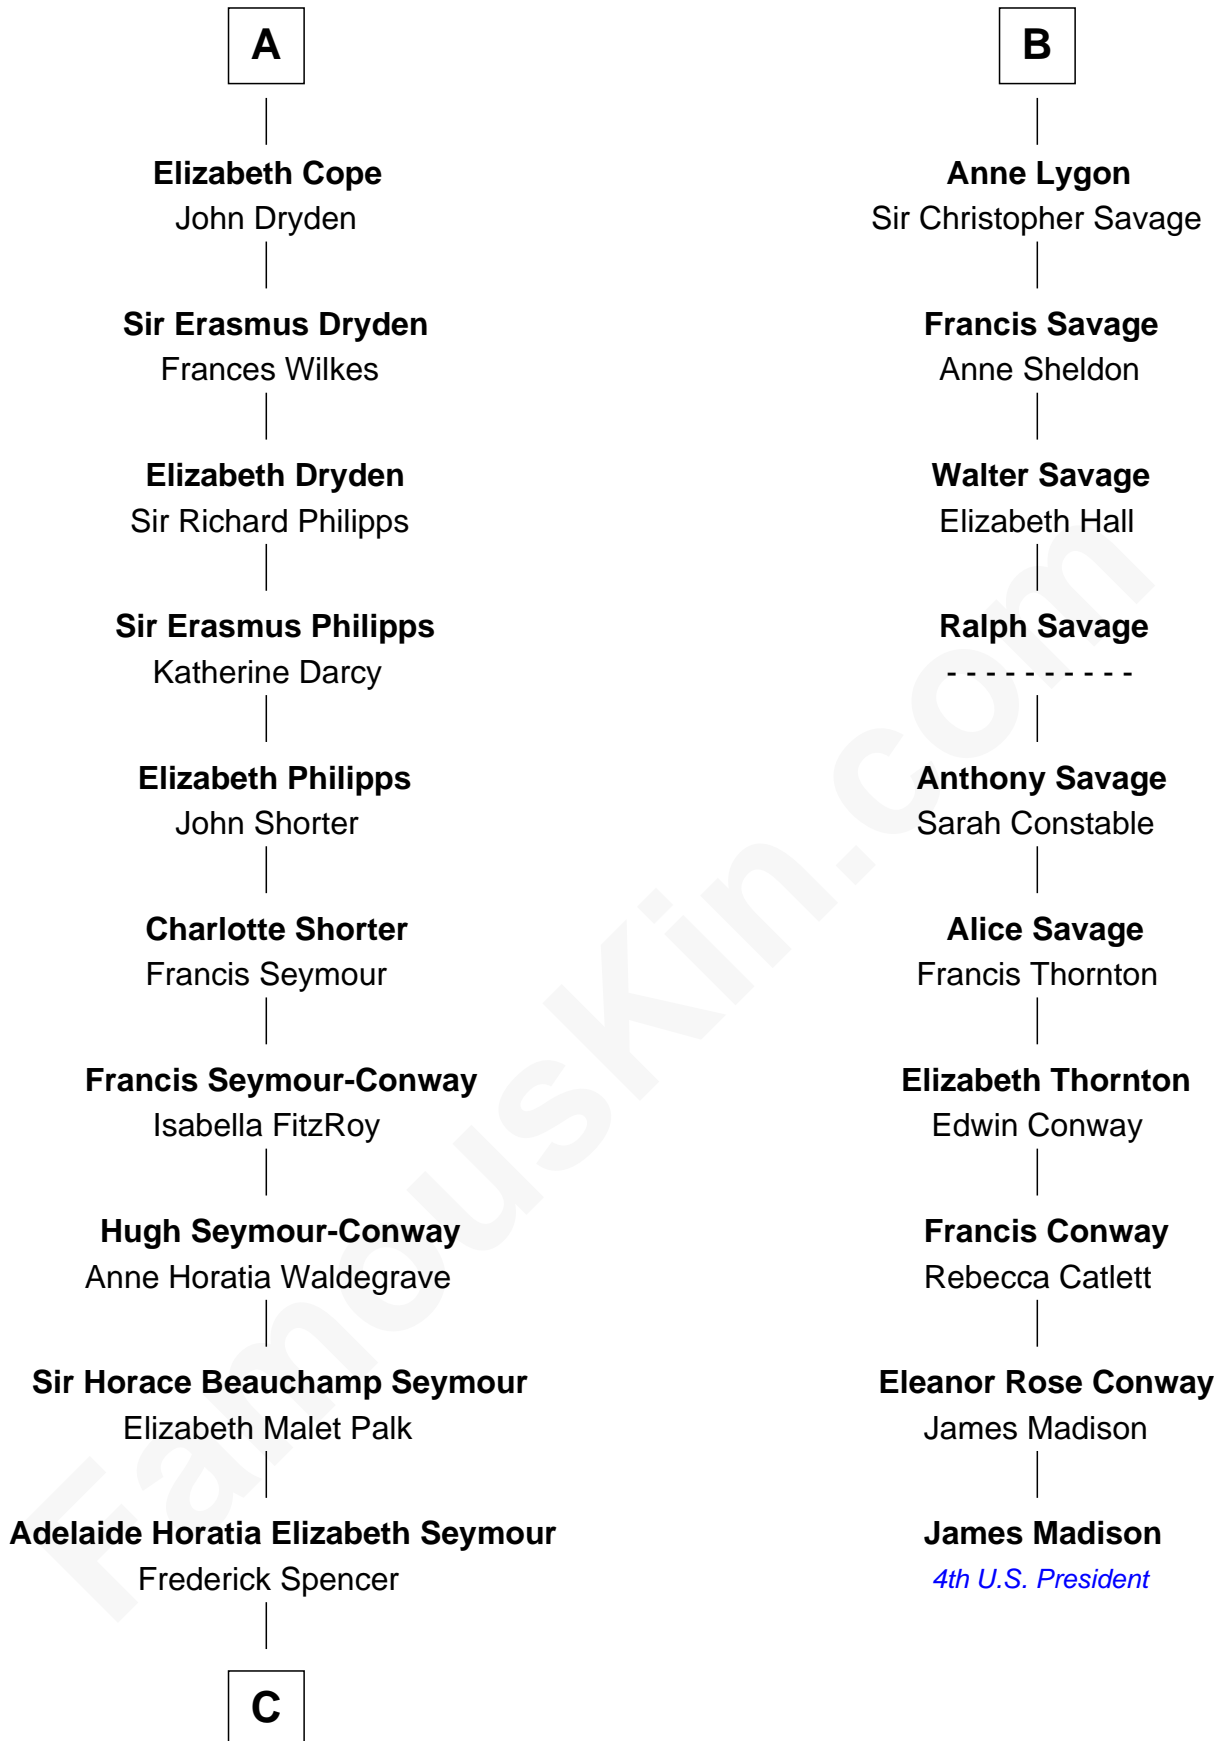

# FamousKin.com Relationship Chart of

**Prince William**

*Prince of Wales*

16th cousin 5 times removed of

**James Madison**

*4th U.S. President*

**Sir Edward le Despencer**

Anne de Ferrers

Elizabeth Burghersh

**Margaret Despencer**

Robert de Ferrers

**Sir Edmund Ferrers**

Ellen Roche

**Margaret Ferrers**

John de Beauchamp

**Sir Richard de Beauchamp**

Elizabeth Stafford

**Anne de Beauchamp**

Sir Richard Lygon

**Sir Richard Lygon**

Margaret Greville

**B**

**C**

Charles Robert Spencer

Margaret Baring

Albert Edward John Spencer

Cynthia Elinor Beatrix Hamilton

Edward John Spencer

Frances Ruth Burke Roche

Princess Diana Frances Spencer

Charles III, King of the United Kingdom

Prince William