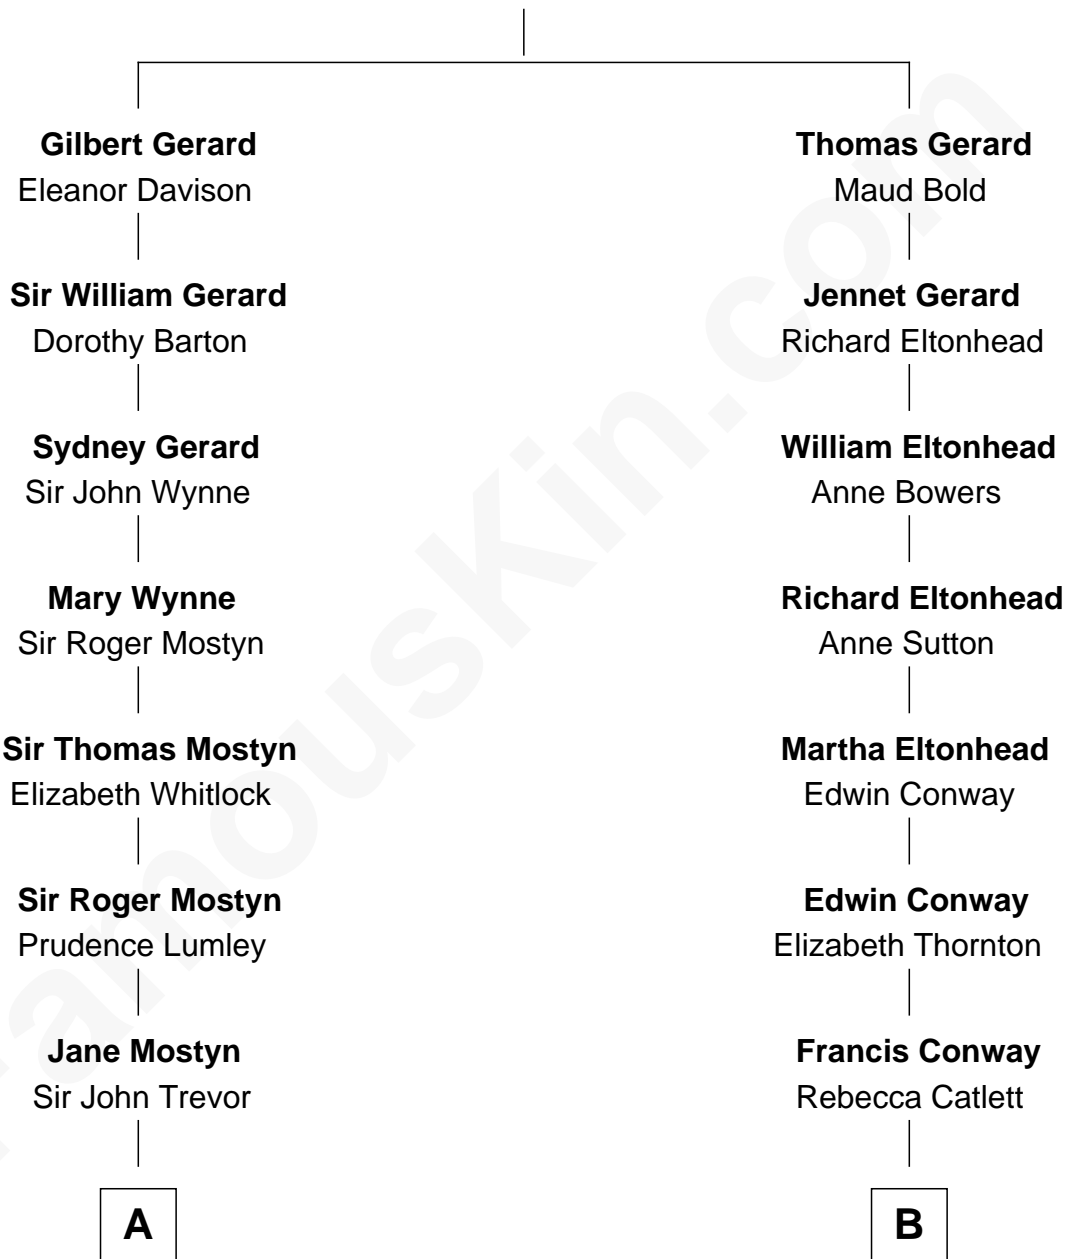

FamousKin.com Relationship Chart of

Prince William

Prince of Wales

8th cousin 9 times removed of

James Madison

4th U.S. President

William Gerard

Elizabeth Byron

A

Anne Trevor
Michael Hill

Arthur Hill-Trevor
Anne Stafford

Anne Hill-Trevor
Garret Wellesley

Sir Richard Colley Wellesley
Hyacinthe Gabrielle Fagan

Anne Wellesley
Charles Augustus Cavendish-Bentinck

Rev. Charles William Cavendish-Bentinck
Caroline Louisa Burnaby