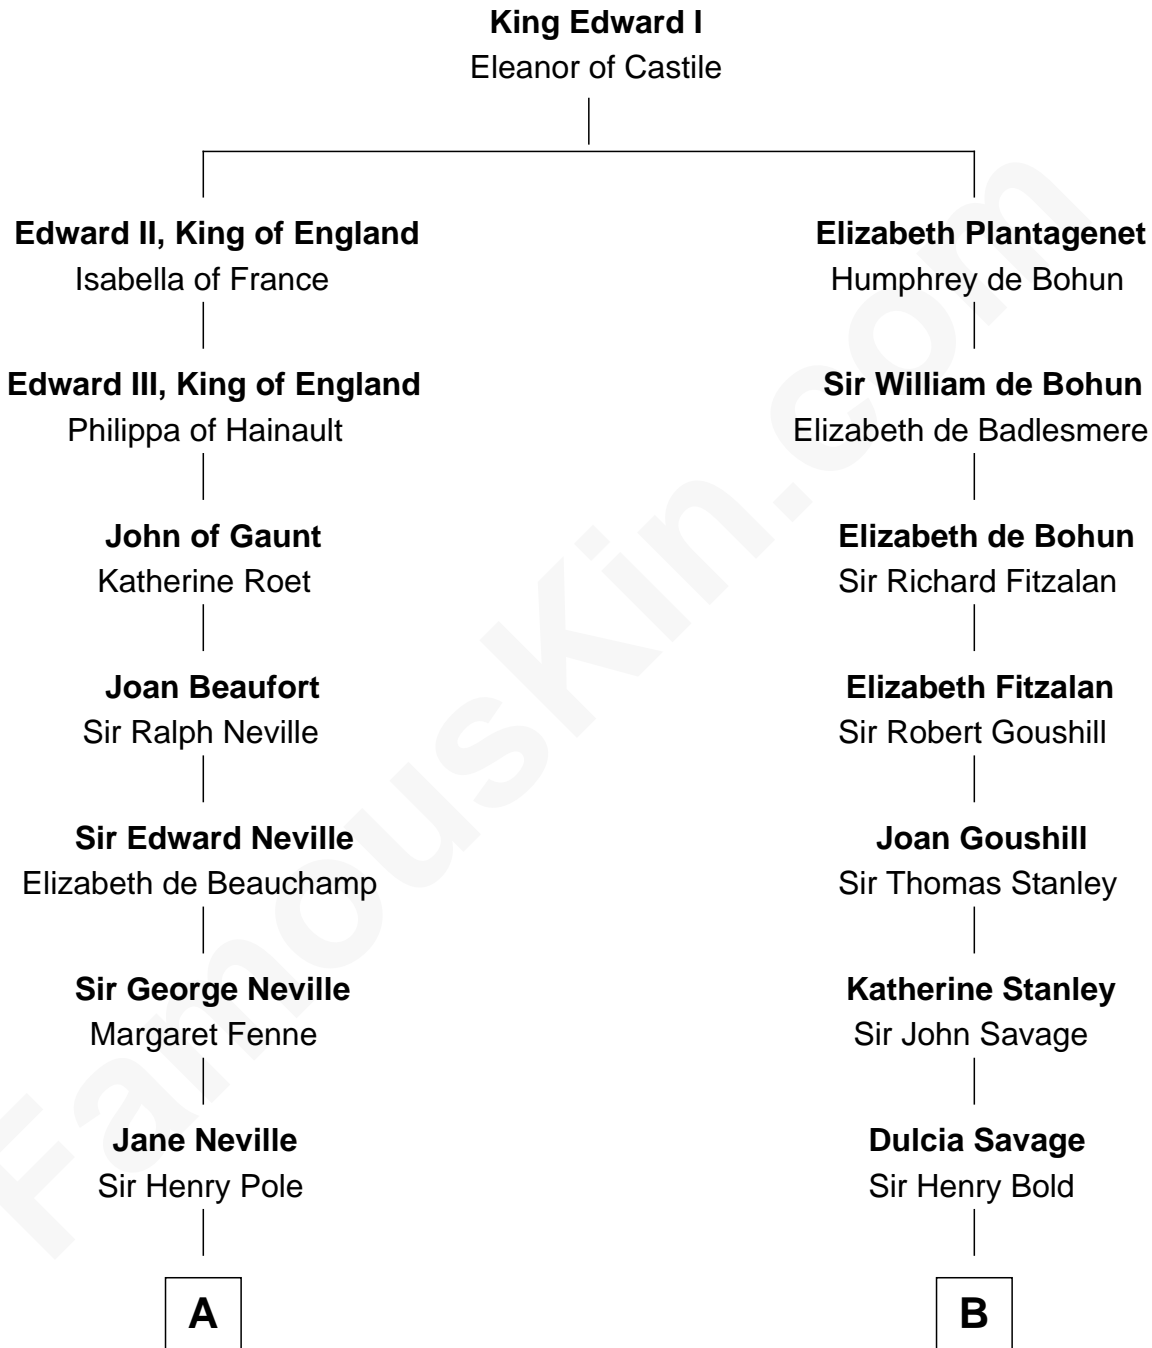

FamousKin.com Relationship Chart of

Prince William

Prince of Wales

15th cousin 6 times removed of

James Madison

4th U.S. President

A

Katherine Pole
Sir Francis Hastings