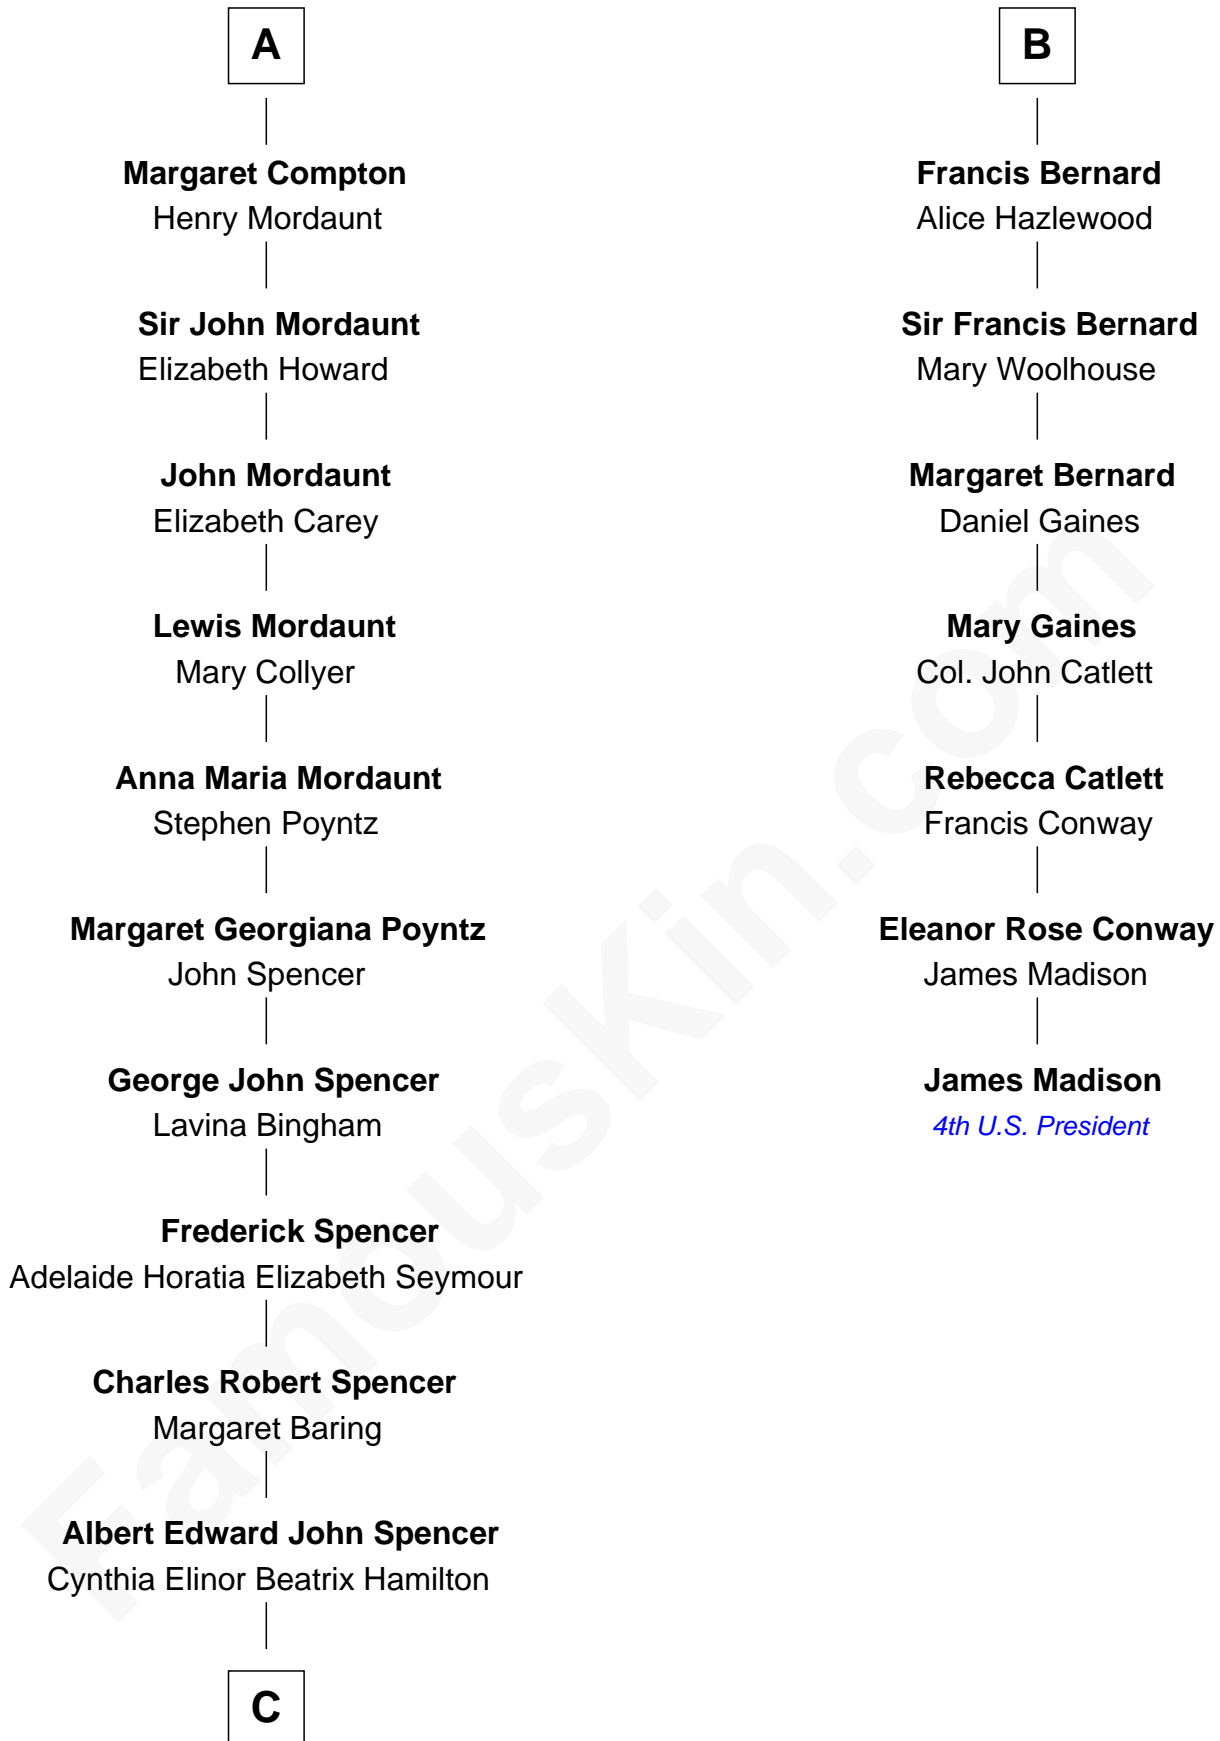

FamousKin.com
Relationship Chart of
Prince William
Prince of Wales

13th cousin 6 times removed of

James Madison
4th U.S. President

Sir Ralph de Neville
 Alice de Audley

C

—
Edward John Spencer
Frances Ruth Burke Roche

—
Princess Diana Frances Spencer
Charles III, King of the United Kingdom

—
Prince William
Prince of Wales

FamousKin.com