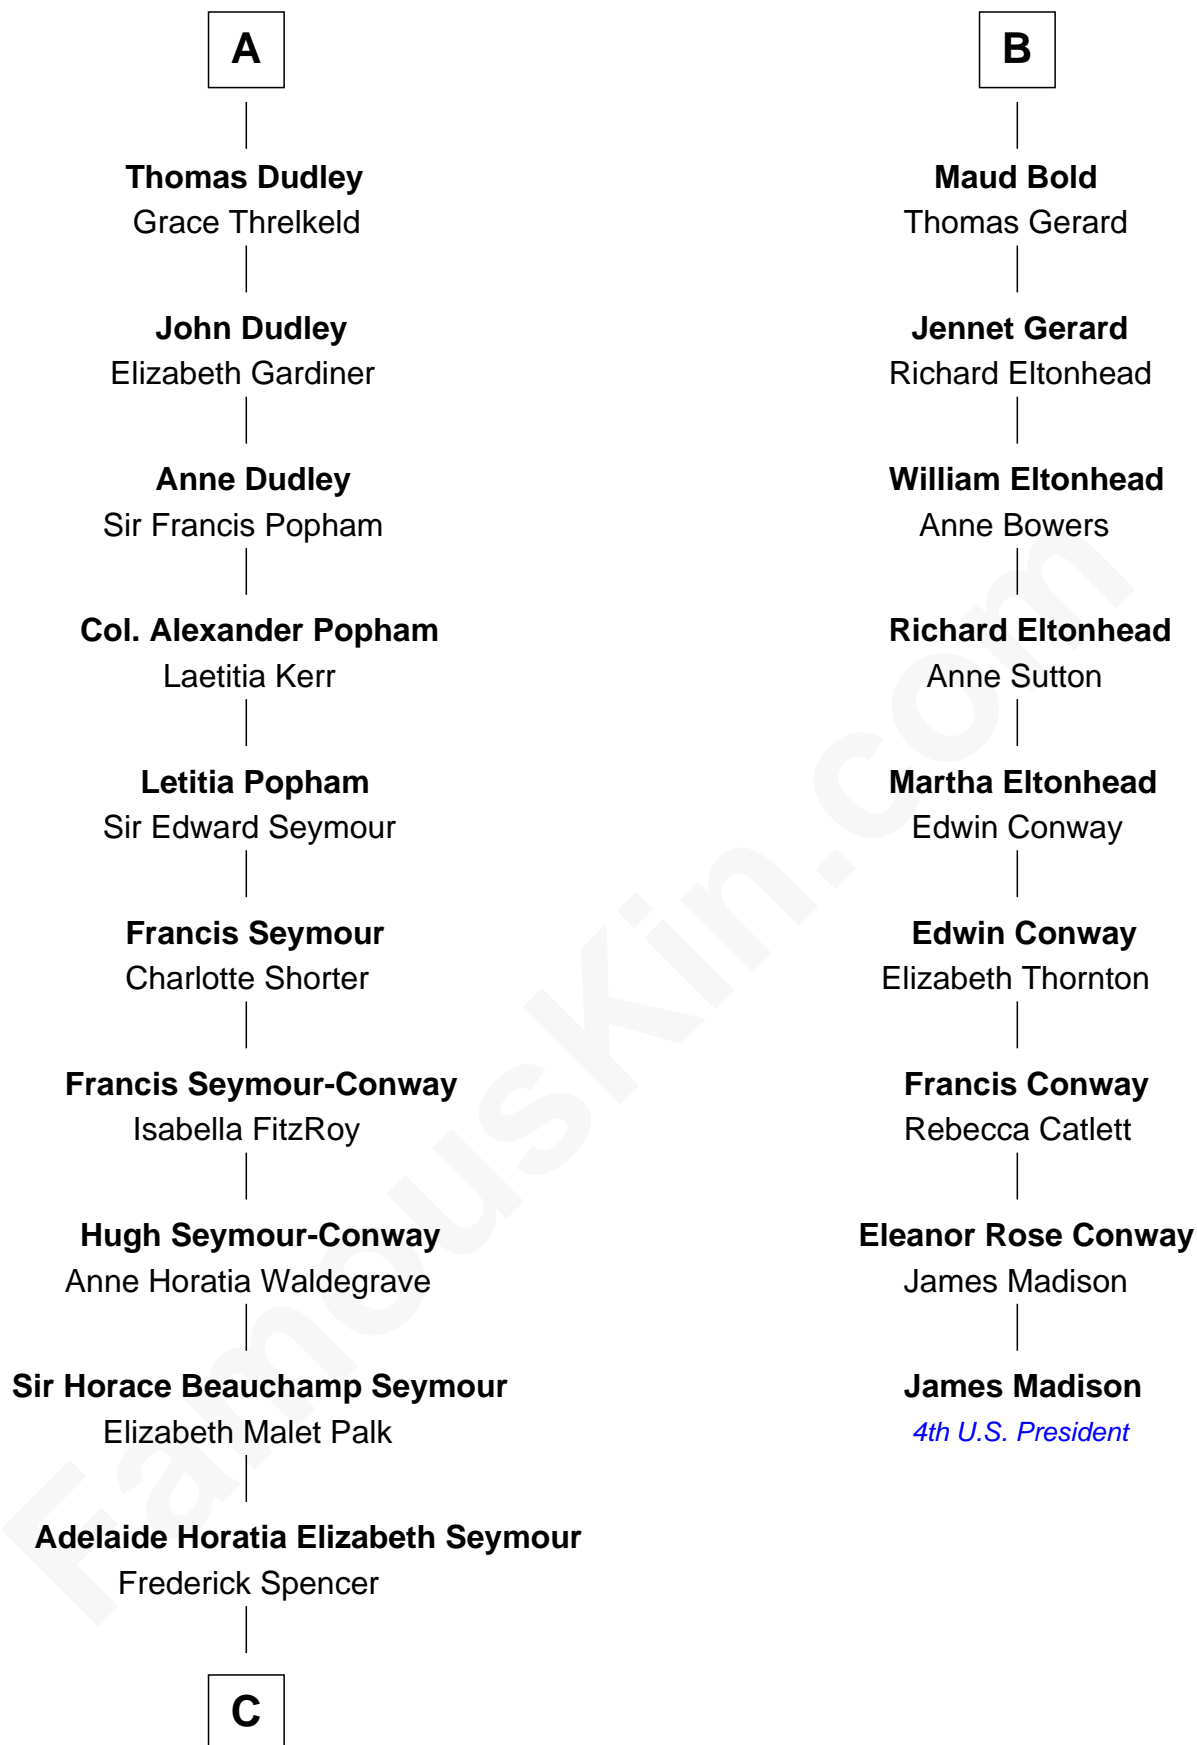

FamousKin.com Relationship Chart of

Prince William

Prince of Wales

15th cousin 6 times removed of

James Madison

4th U.S. President

Sir Patrick de Chaworth

Isabella de Beauchamp

Sir Thomas Stanley

Katherine Stanley

Sir John Savage

Dulcia Savage

Sir Henry Bold

B

C

Charles Robert Spencer

Margaret Baring

Albert Edward John Spencer

Cynthia Elinor Beatrix Hamilton

Edward John Spencer

Frances Ruth Burke Roche

Princess Diana Frances Spencer

Charles III, King of the United Kingdom

Prince William