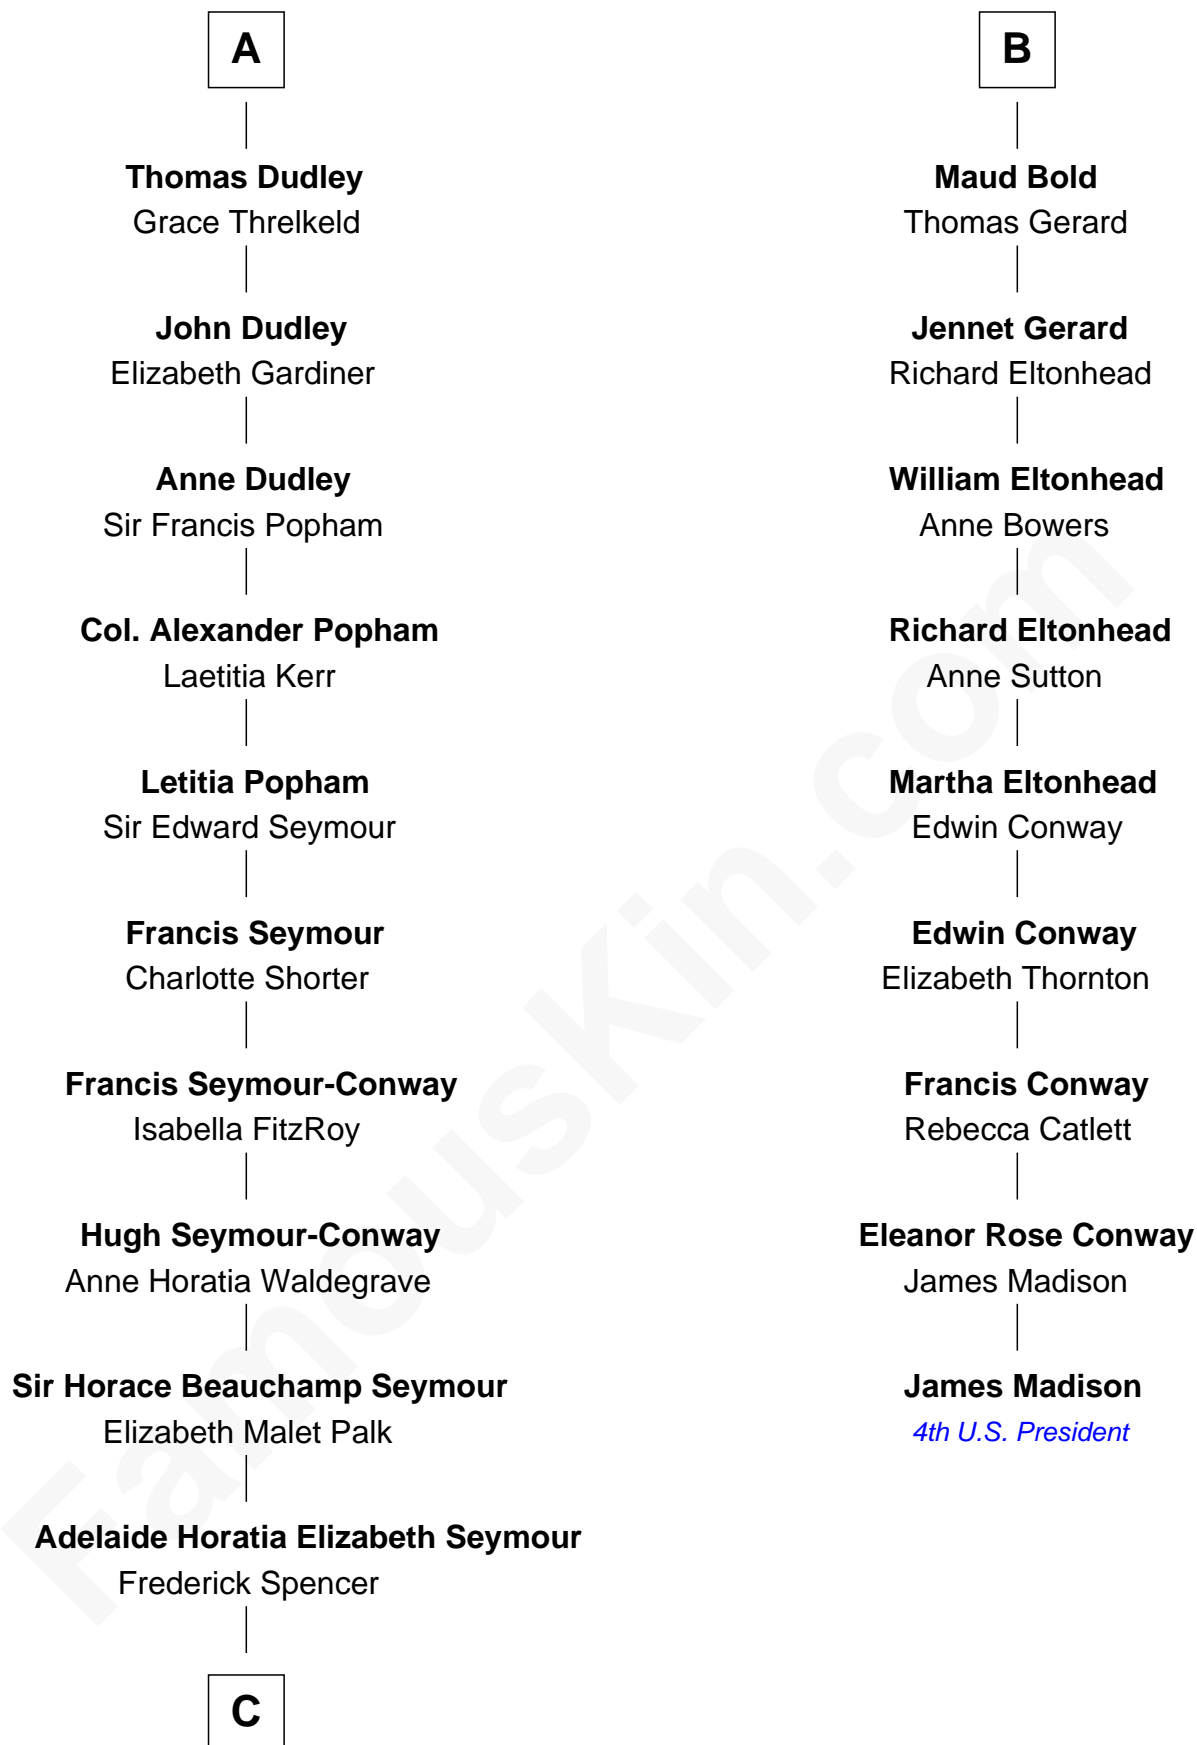

FamousKin.com

Relationship Chart of

Prince William

Prince of Wales

15th cousin 6 times removed of

James Madison
4th U.S. President

C

Charles Robert Spencer

Margaret Baring

Albert Edward John Spencer

Cynthia Elinor Beatrix Hamilton

Edward John Spencer

Frances Ruth Burke Roche

Princess Diana Frances Spencer

Charles III, King of the United Kingdom

Prince William