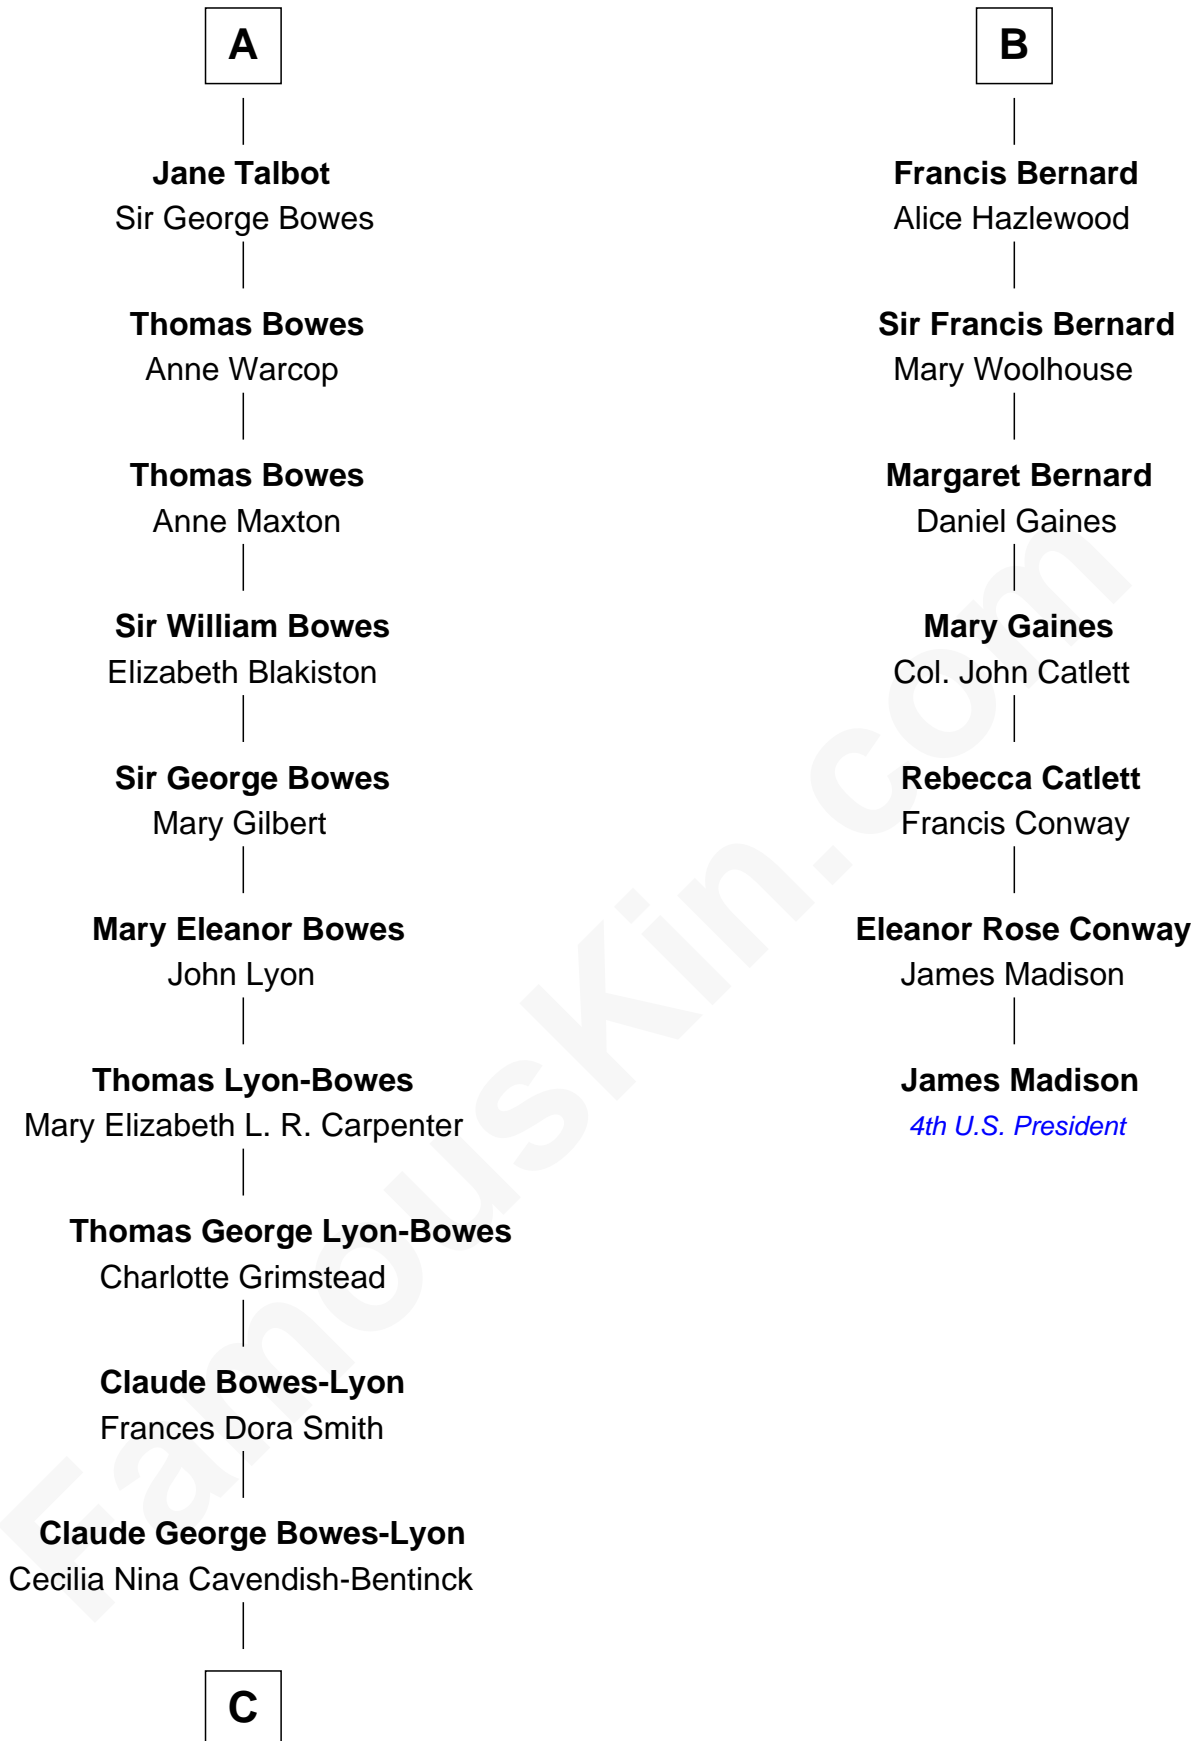

FamousKin.com

Relationship Chart of

Prince William

Prince of Wales

13th cousin 7 times removed of

James Madison
4th U.S. President

Sir William de Ros
Margery de Badlesmere

C

Elizabeth Bowes-Lyon

George VI, King of the United Kingdom

Elizabeth II, Queen of the United Kingdom

Prince Philip of Edinburgh

Charles III, King of the United Kingdom

Princess Diana Frances Spencer

Prince William