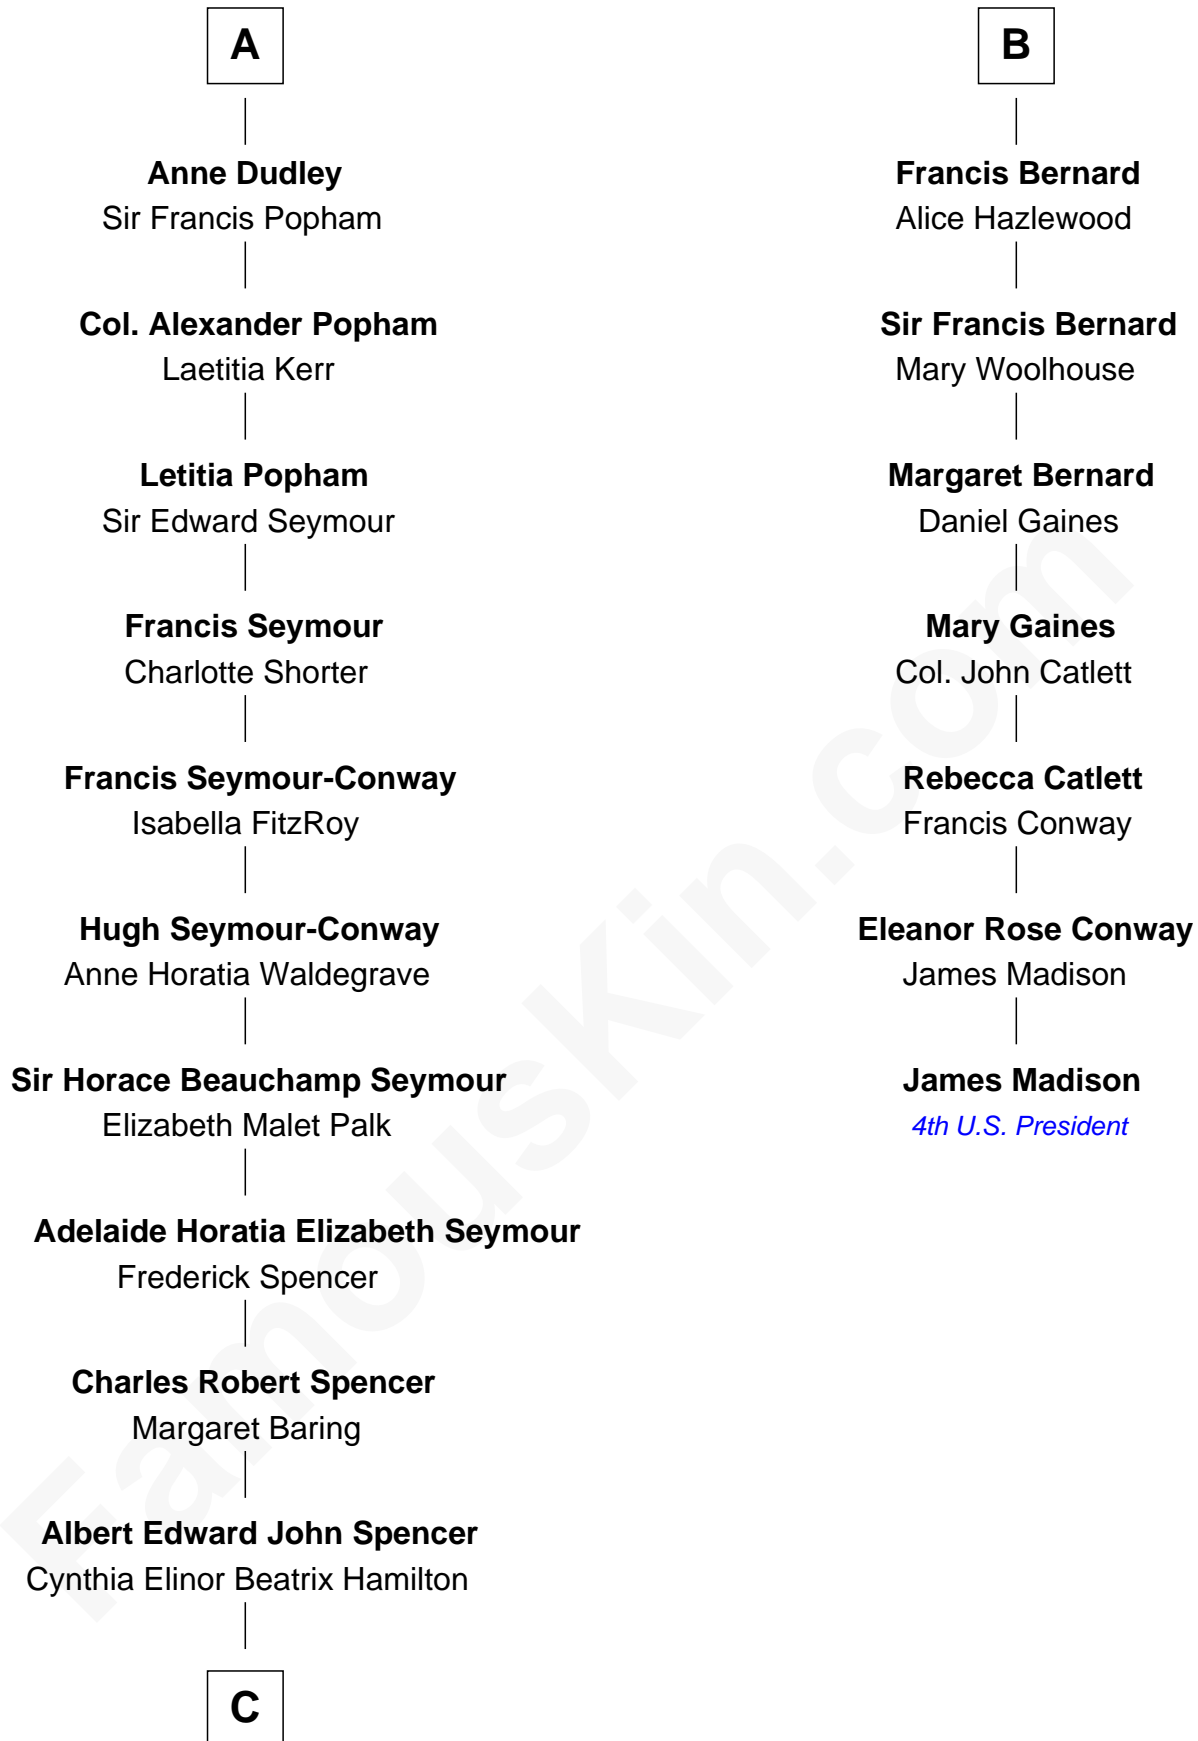

FamousKin.com
Relationship Chart of
Prince William
Prince of Wales

13th cousin 6 times removed of

James Madison
4th U.S. President

Ralph de Stafford
 Margaret de Audley

C

Edward John Spencer
Frances Ruth Burke Roche

Princess Diana Frances Spencer
Charles III, King of the United Kingdom

Prince William
Prince of Wales

FamousKin.com