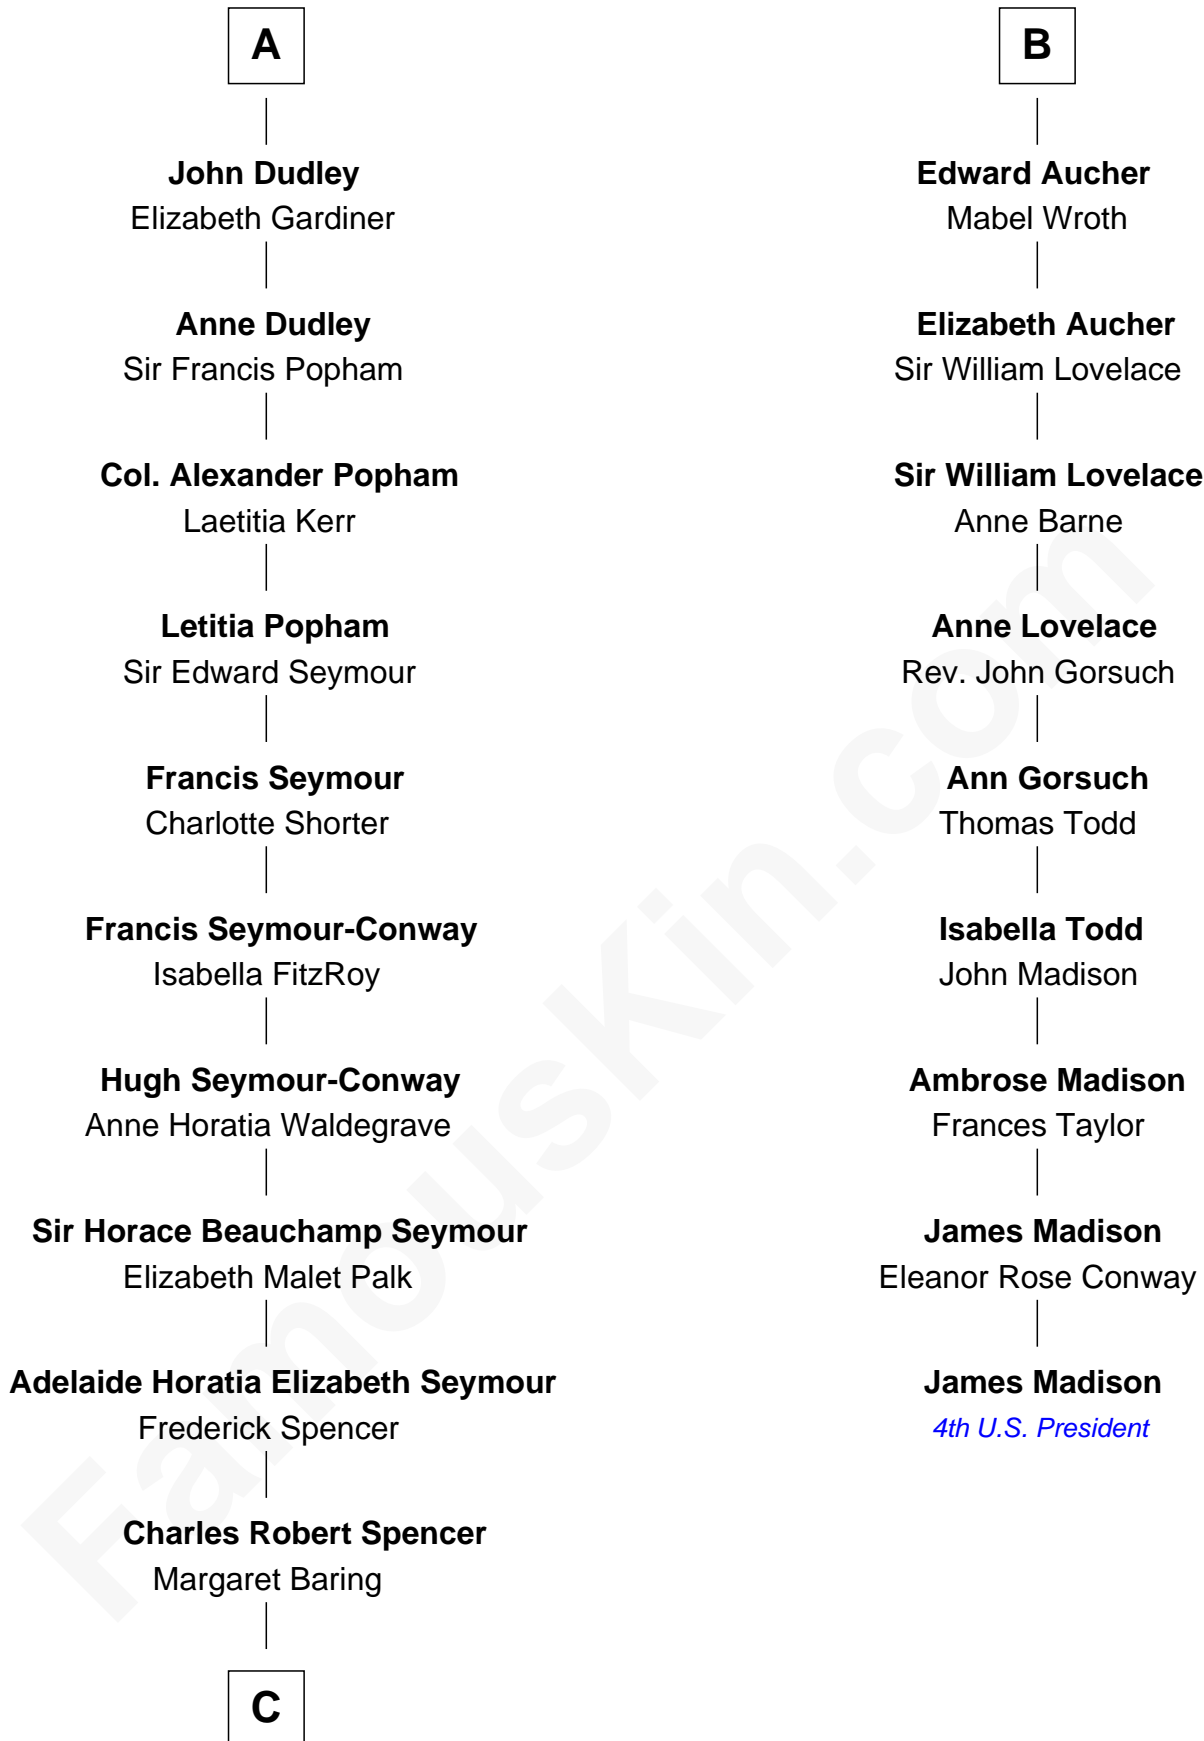

## Relationship Chart of

### Prince William

*Prince of Wales*

15th cousin 5 times removed of

**James Madison**  
*4th U.S. President*

**C**

**Albert Edward John Spencer**

Cynthia Elinor Beatrix Hamilton

**Edward John Spencer**

Frances Ruth Burke Roche

**Princess Diana Frances Spencer**

Charles III, King of the United Kingdom

**Prince William**

*Prince of Wales*

FamousKin.com