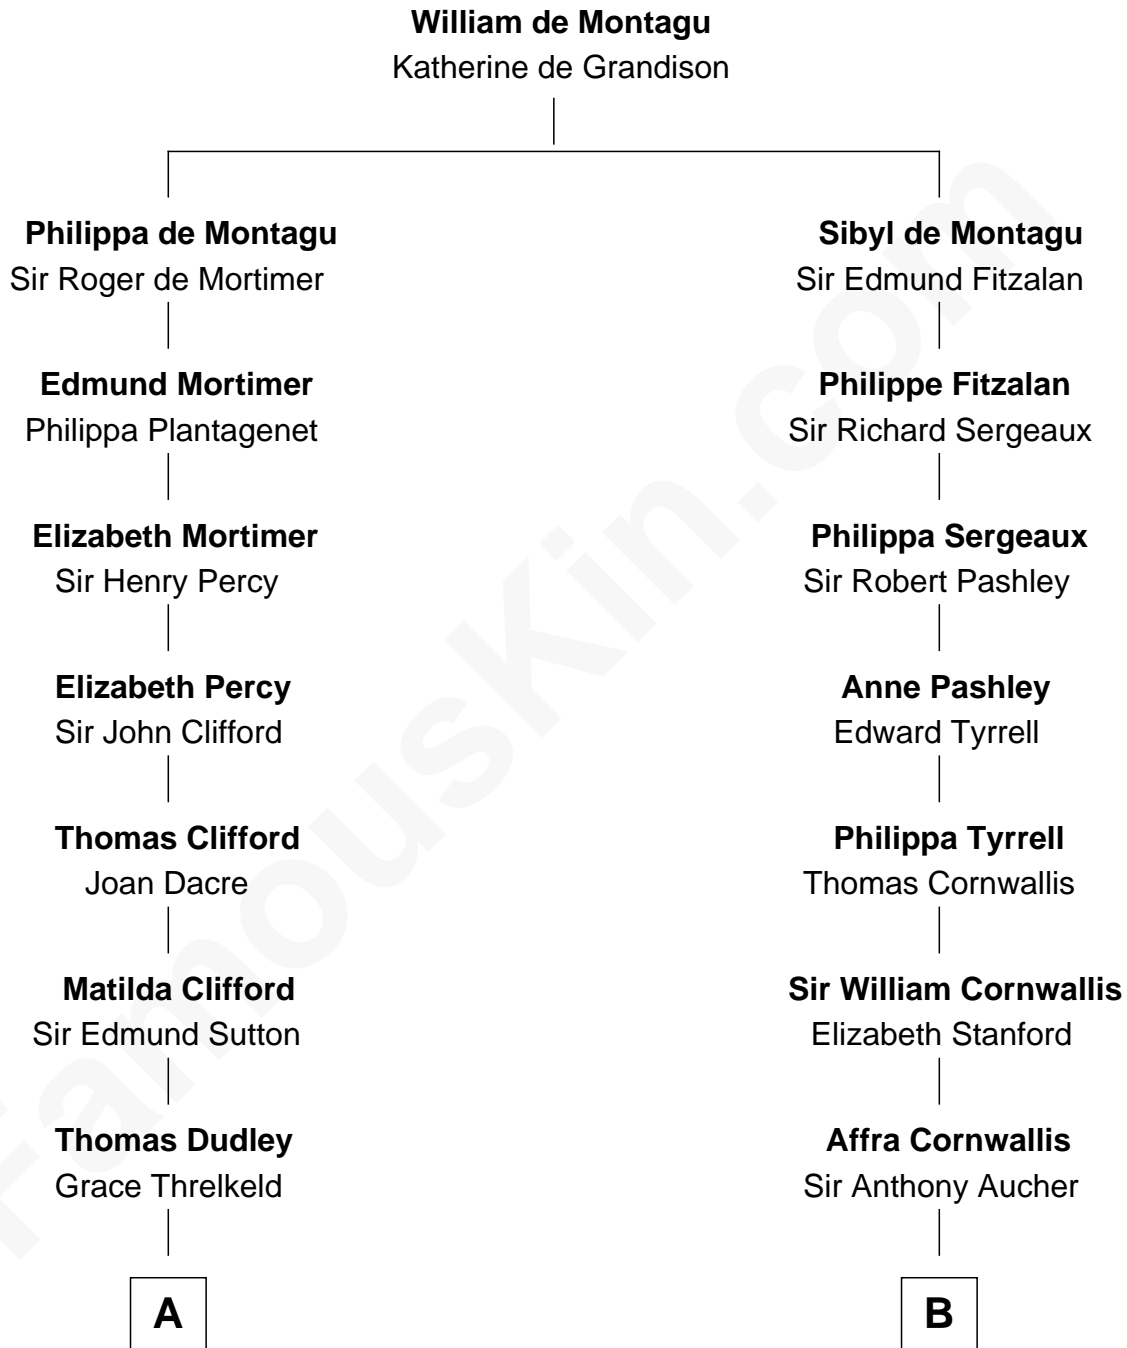

## Relationship Chart of

### Prince William

*Prince of Wales*

15th cousin 5 times removed of

**James Madison**  
*4th U.S. President*

**C**

**Albert Edward John Spencer**

Cynthia Elinor Beatrix Hamilton

**Edward John Spencer**

Frances Ruth Burke Roche

**Princess Diana Frances Spencer**

Charles III, King of the United Kingdom

**Prince William**

*Prince of Wales*

FamousKin.com