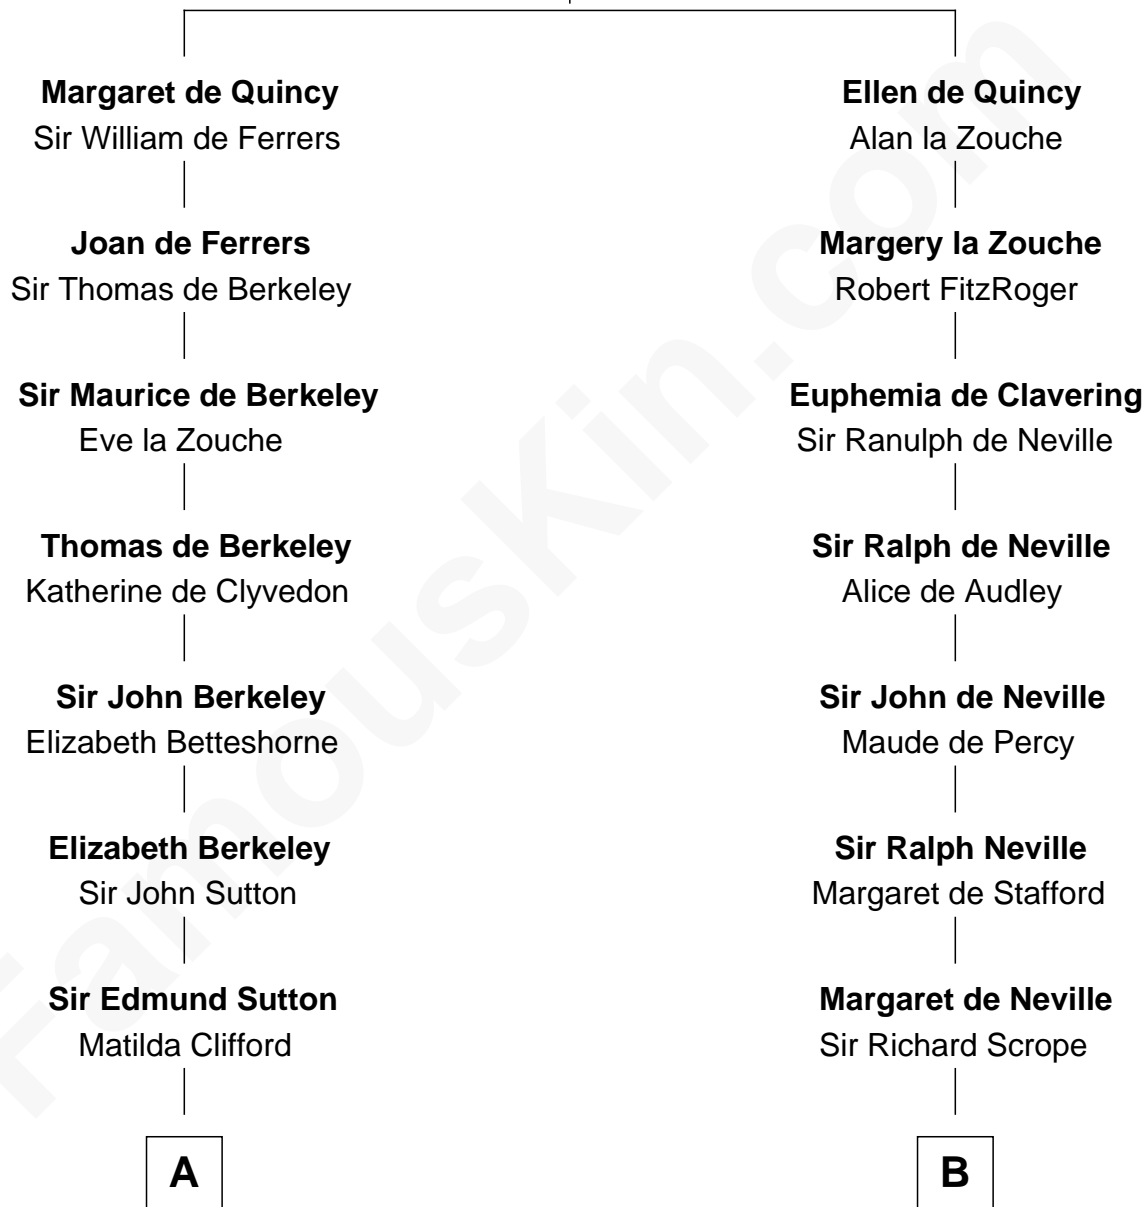

FamousKin.com

Relationship Chart of

Prince William

Prince of Wales

17th cousin 4 times removed of

James Madison
4th U.S. President

Sir Roger de Quincy
Helen of Galloway

C

Charles Robert Spencer

Margaret Baring

Albert Edward John Spencer

Cynthia Elinor Beatrix Hamilton

Edward John Spencer

Frances Ruth Burke Roche

Princess Diana Frances Spencer

Charles III, King of the United Kingdom