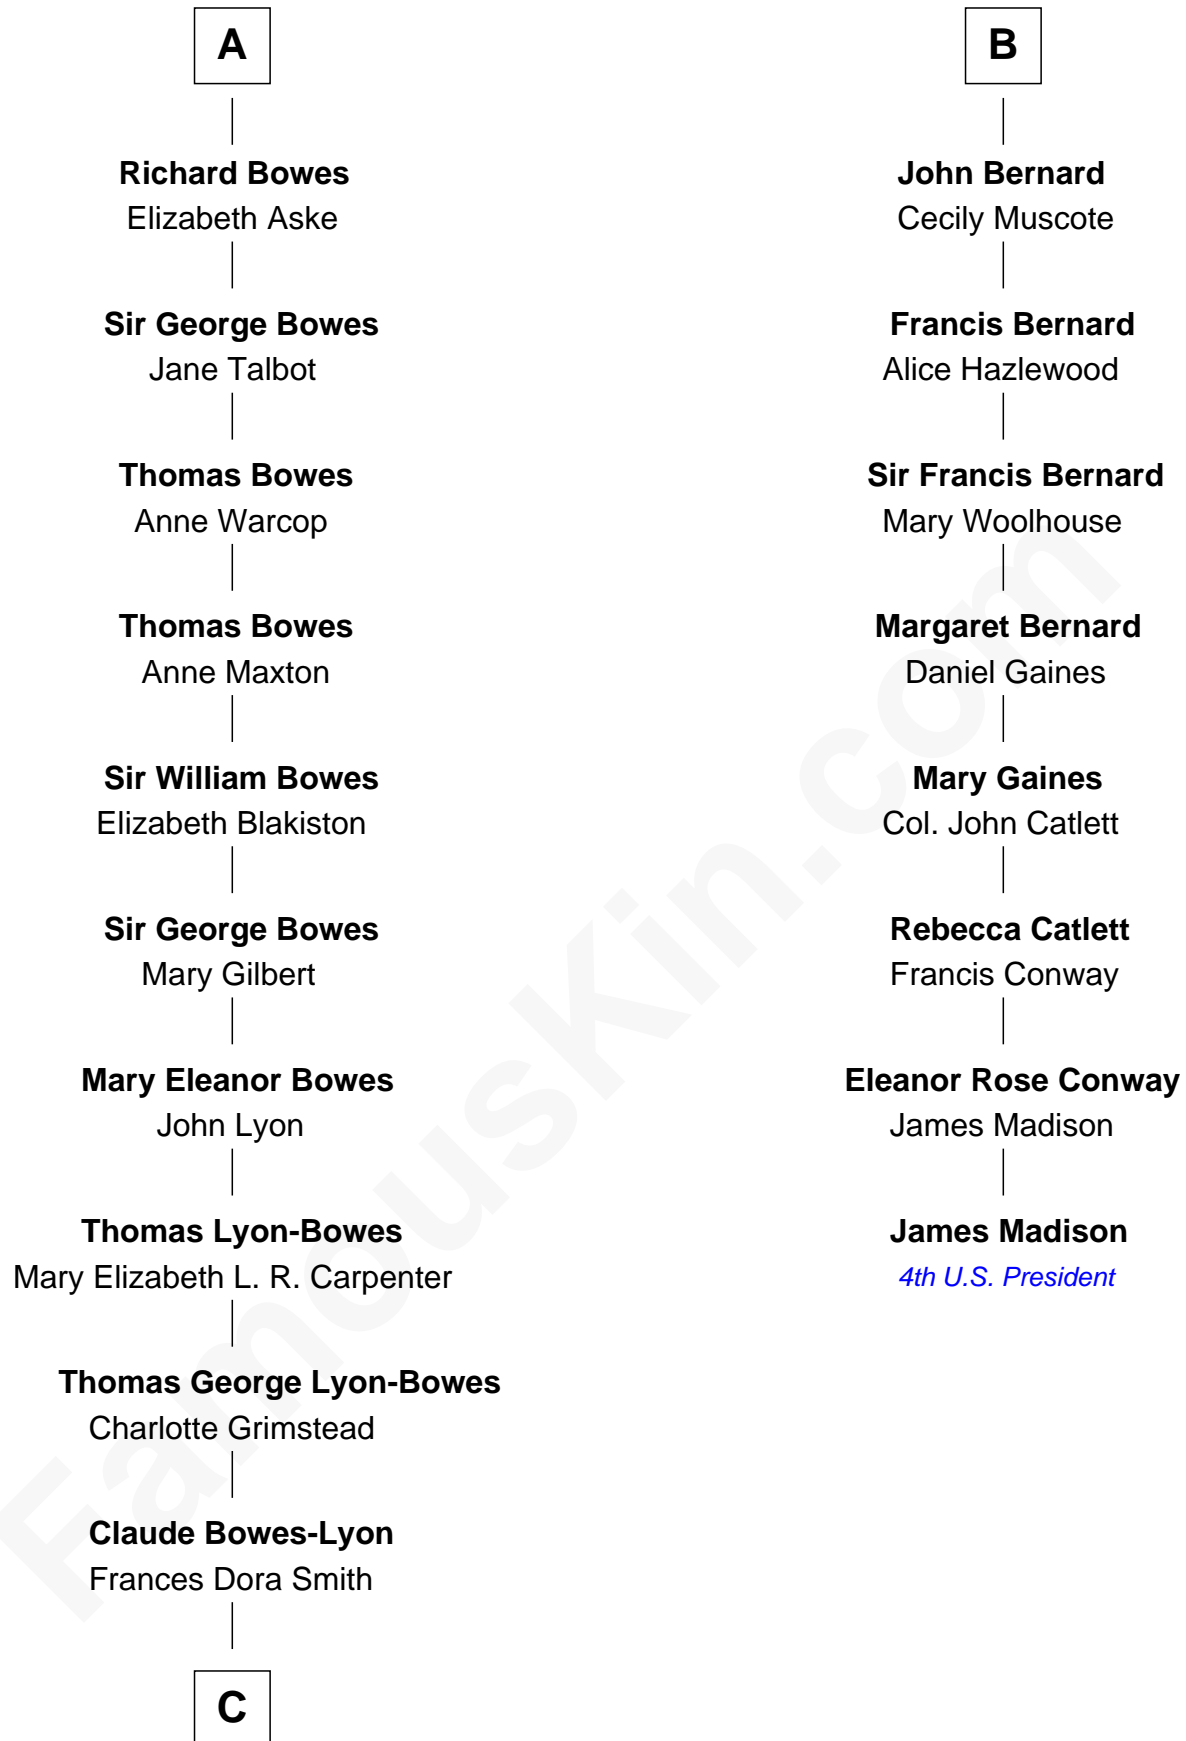

FamousKin.com
Relationship Chart of
Prince William
Prince of Wales

14th cousin 7 times removed of

James Madison
4th U.S. President

C

Claude George Bowes-Lyon
Cecilia Nina Cavendish-Bentinck

Elizabeth Bowes-Lyon
George VI, King of the United Kingdom

Elizabeth II, Queen of the United Kingdom
Prince Philip of Edinburgh

Charles III, King of the United Kingdom
Princess Diana Frances Spencer

Prince William
Prince of Wales