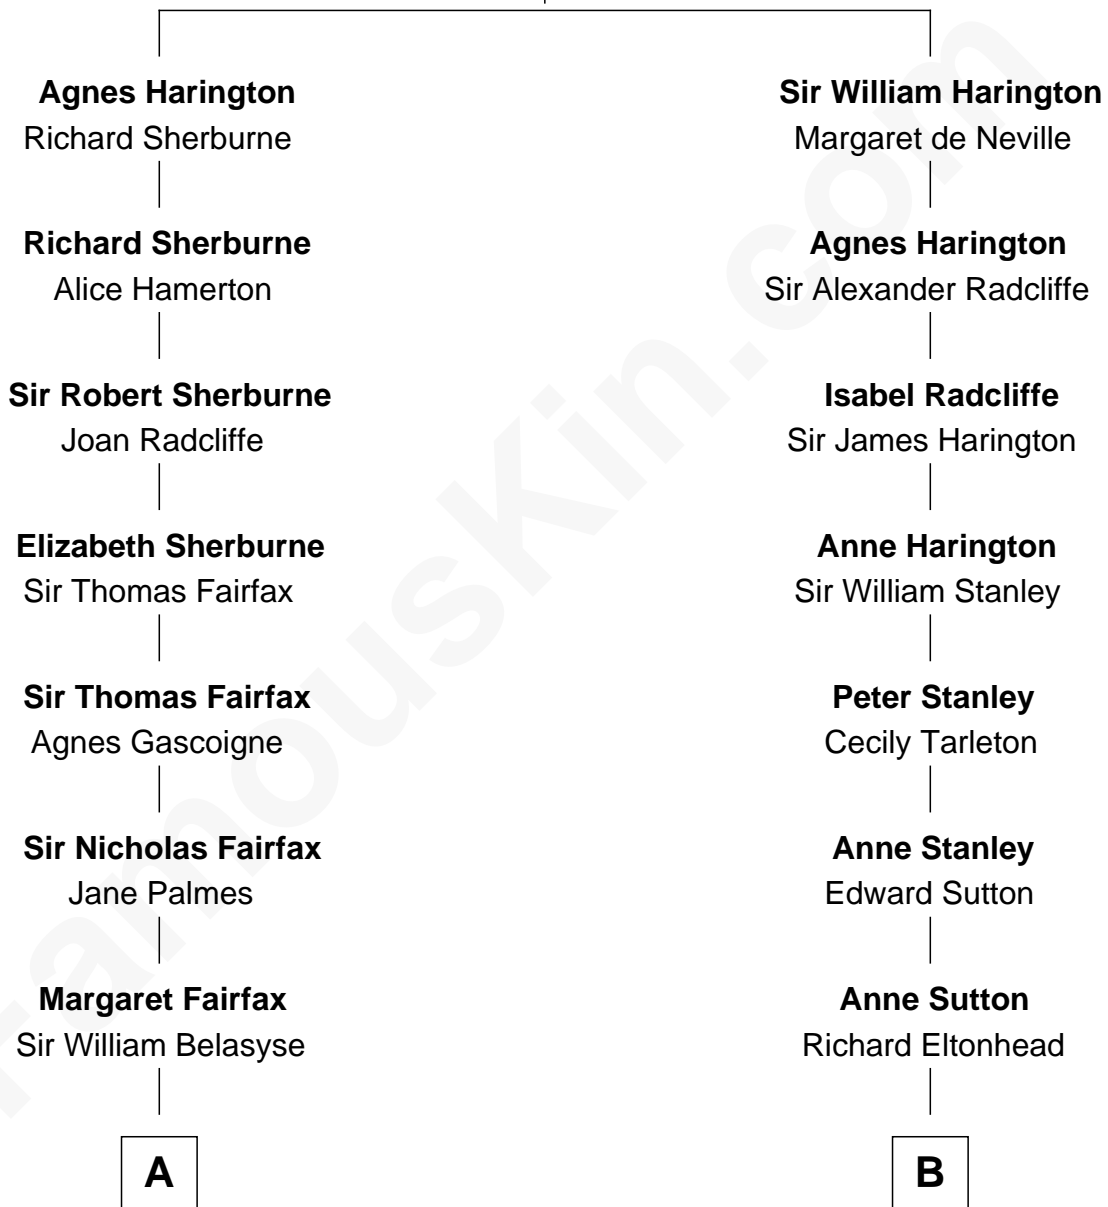

FamousKin.com
Relationship Chart of
Prince William
Prince of Wales

11th cousin 9 times removed of
James Madison
4th U.S. President

Sir Nicholas Harington
 Isabel English

C

—
Albert Edward John Spencer

Cynthia Elinor Beatrix Hamilton

—
Edward John Spencer

Frances Ruth Burke Roche

—
Princess Diana Frances Spencer

Charles III, King of the United Kingdom

—
Prince William

Prince of Wales