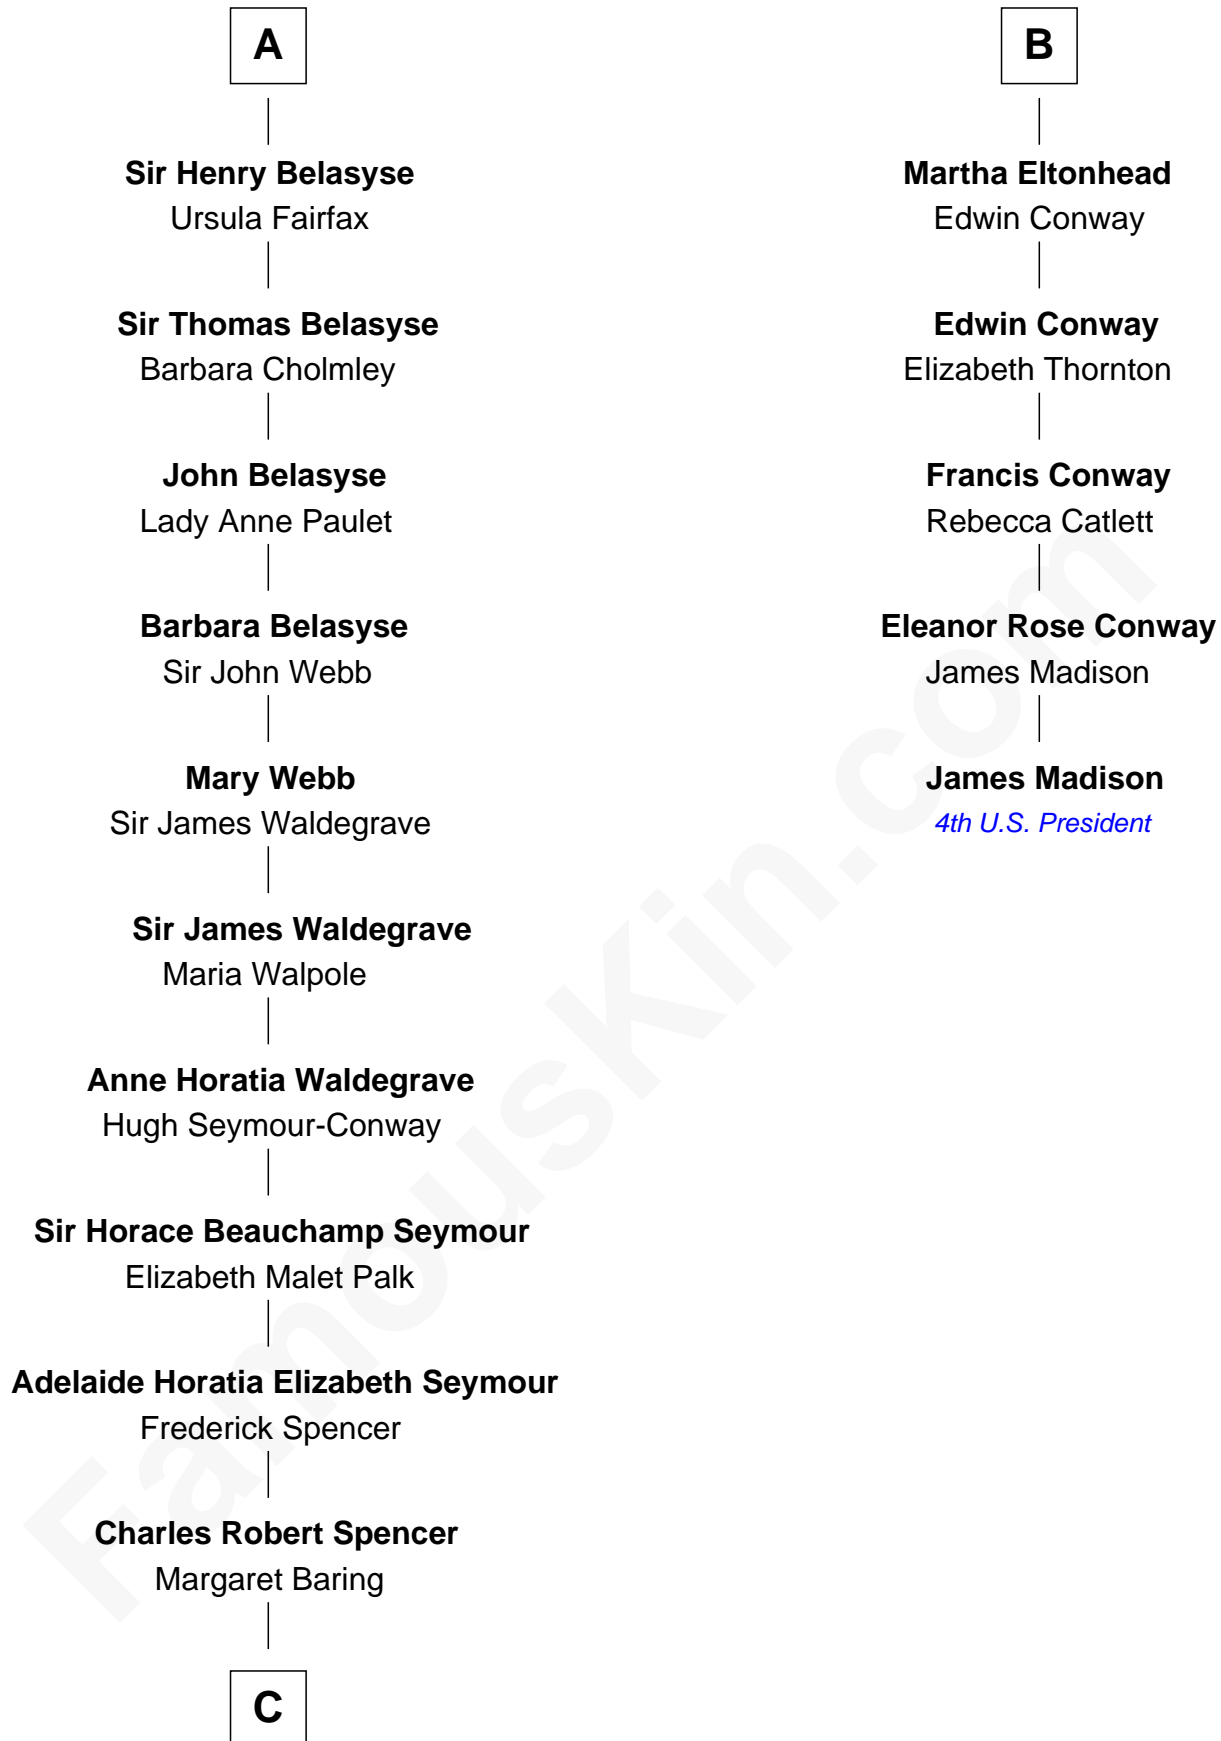

FamousKin.com
Relationship Chart of
Prince William
Prince of Wales

11th cousin 9 times removed of
James Madison
4th U.S. President

Sir Nicholas Harington
 Isabel English

C

—
Albert Edward John Spencer

Cynthia Elinor Beatrix Hamilton

—
Edward John Spencer

Frances Ruth Burke Roche

—
Princess Diana Frances Spencer

Charles III, King of the United Kingdom

—
Prince William

Prince of Wales