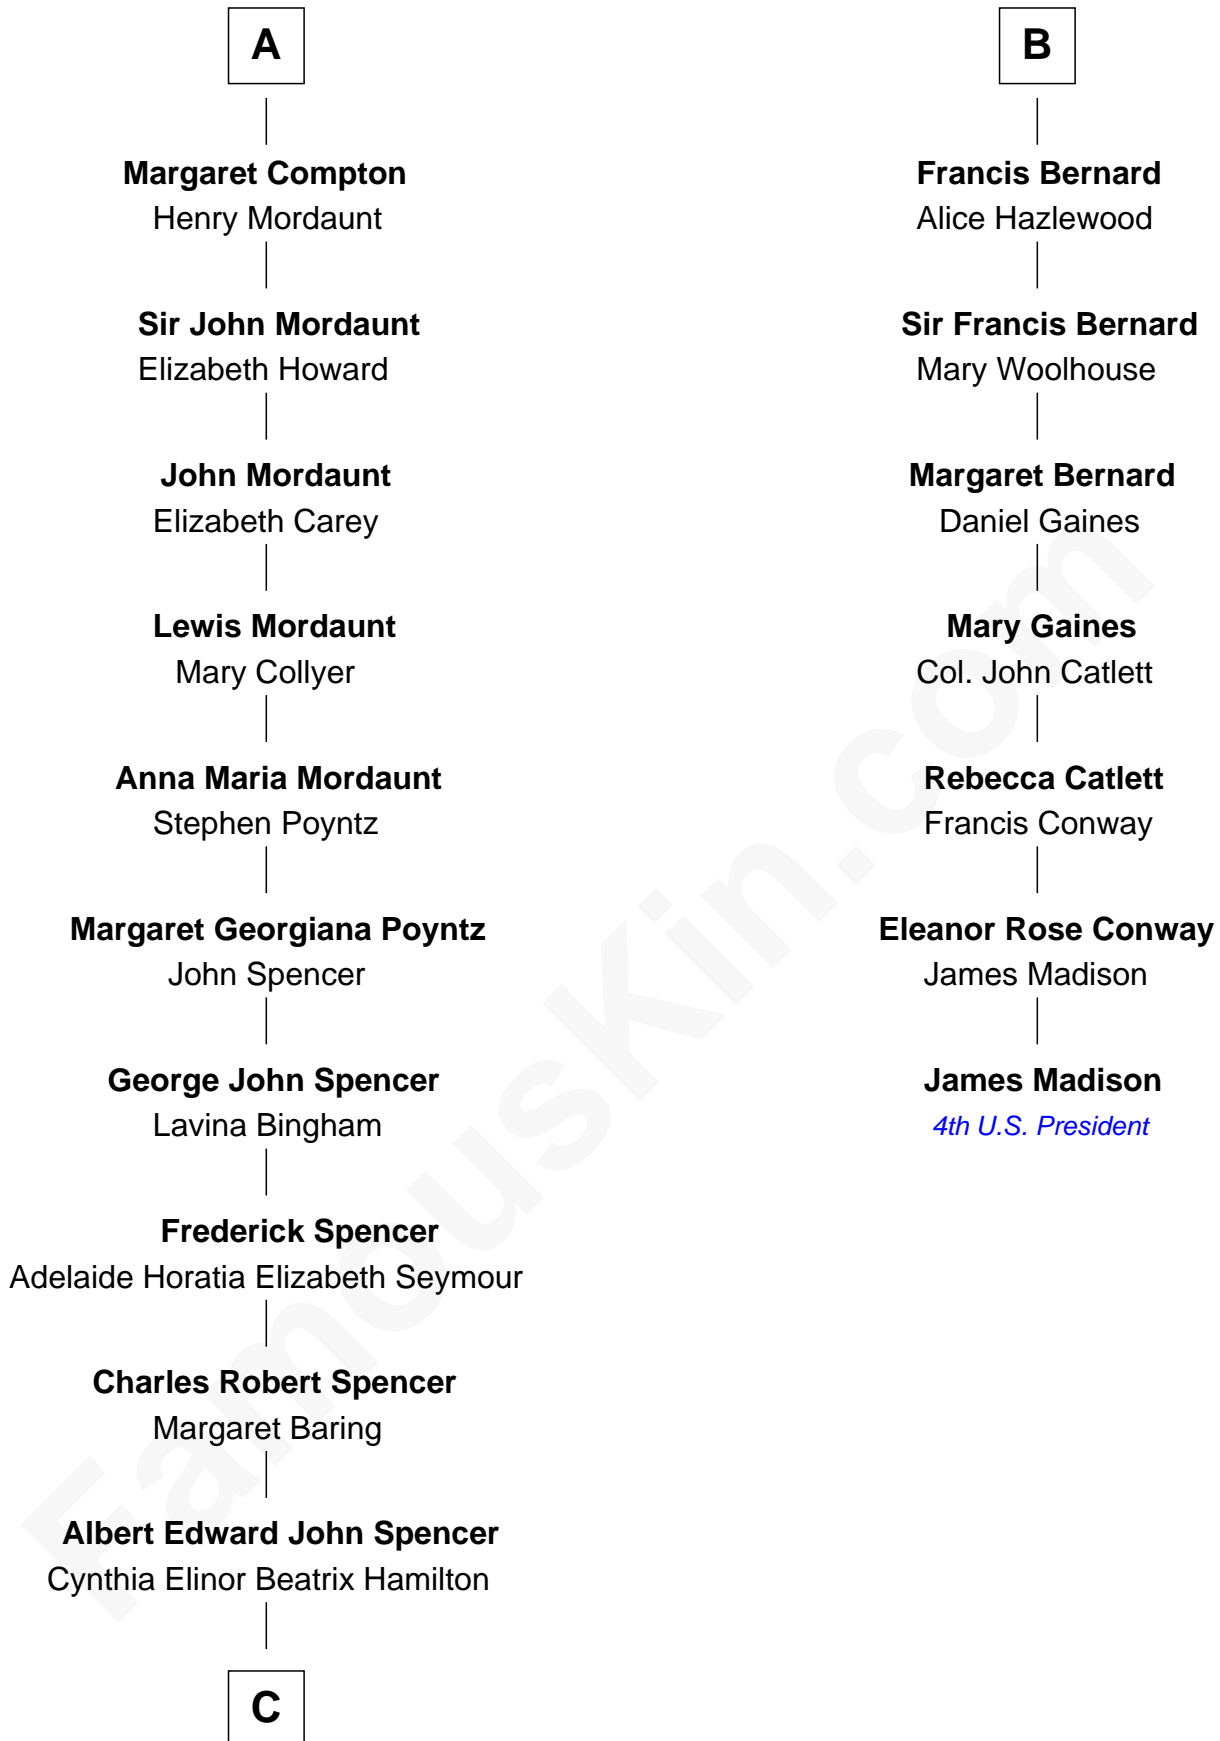

FamousKin.com
Relationship Chart of
Prince William
Prince of Wales

13th cousin 6 times removed of

James Madison
4th U.S. President

Sir Henry de Percy
 Idoine de Clifford

C

Edward John Spencer
Frances Ruth Burke Roche

Princess Diana Frances Spencer
Charles III, King of the United Kingdom

Prince William
Prince of Wales

FamousKin.com