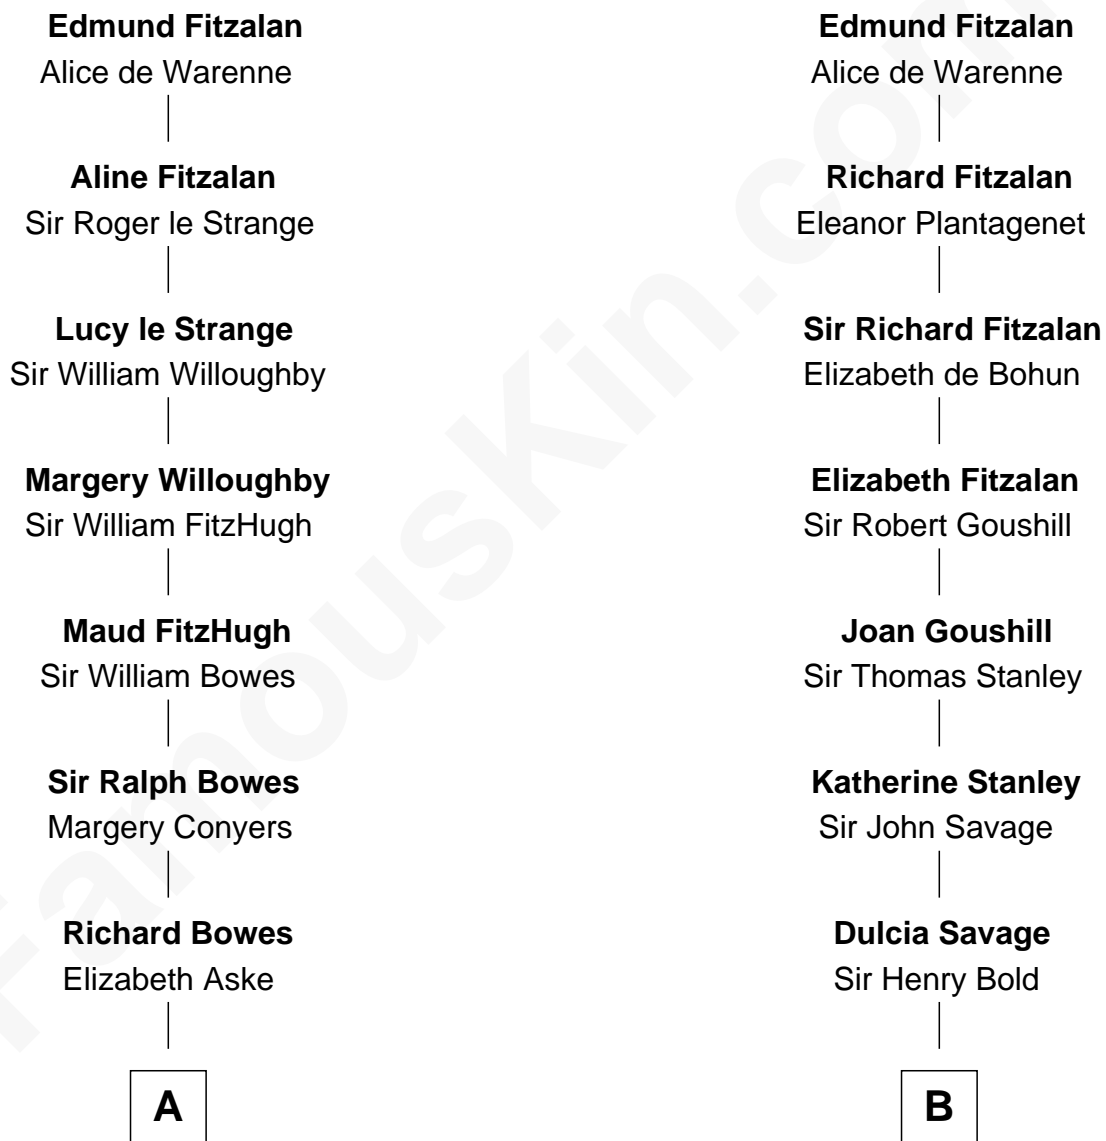

# FamousKin.com Relationship Chart of

**Prince William**

*Prince of Wales*

15th cousin 5 times removed of

**James Madison**

*4th U.S. President*

**Richard Fitzalan**

Alice de Saluzzo

**C**

**Elizabeth Bowes-Lyon**

George VI, King of the United Kingdom

**Elizabeth II, Queen of the United Kingdom**

Prince Philip of Edinburgh

**Charles III, King of the United Kingdom**

Princess Diana Frances Spencer

**Prince William**

*Prince of Wales*