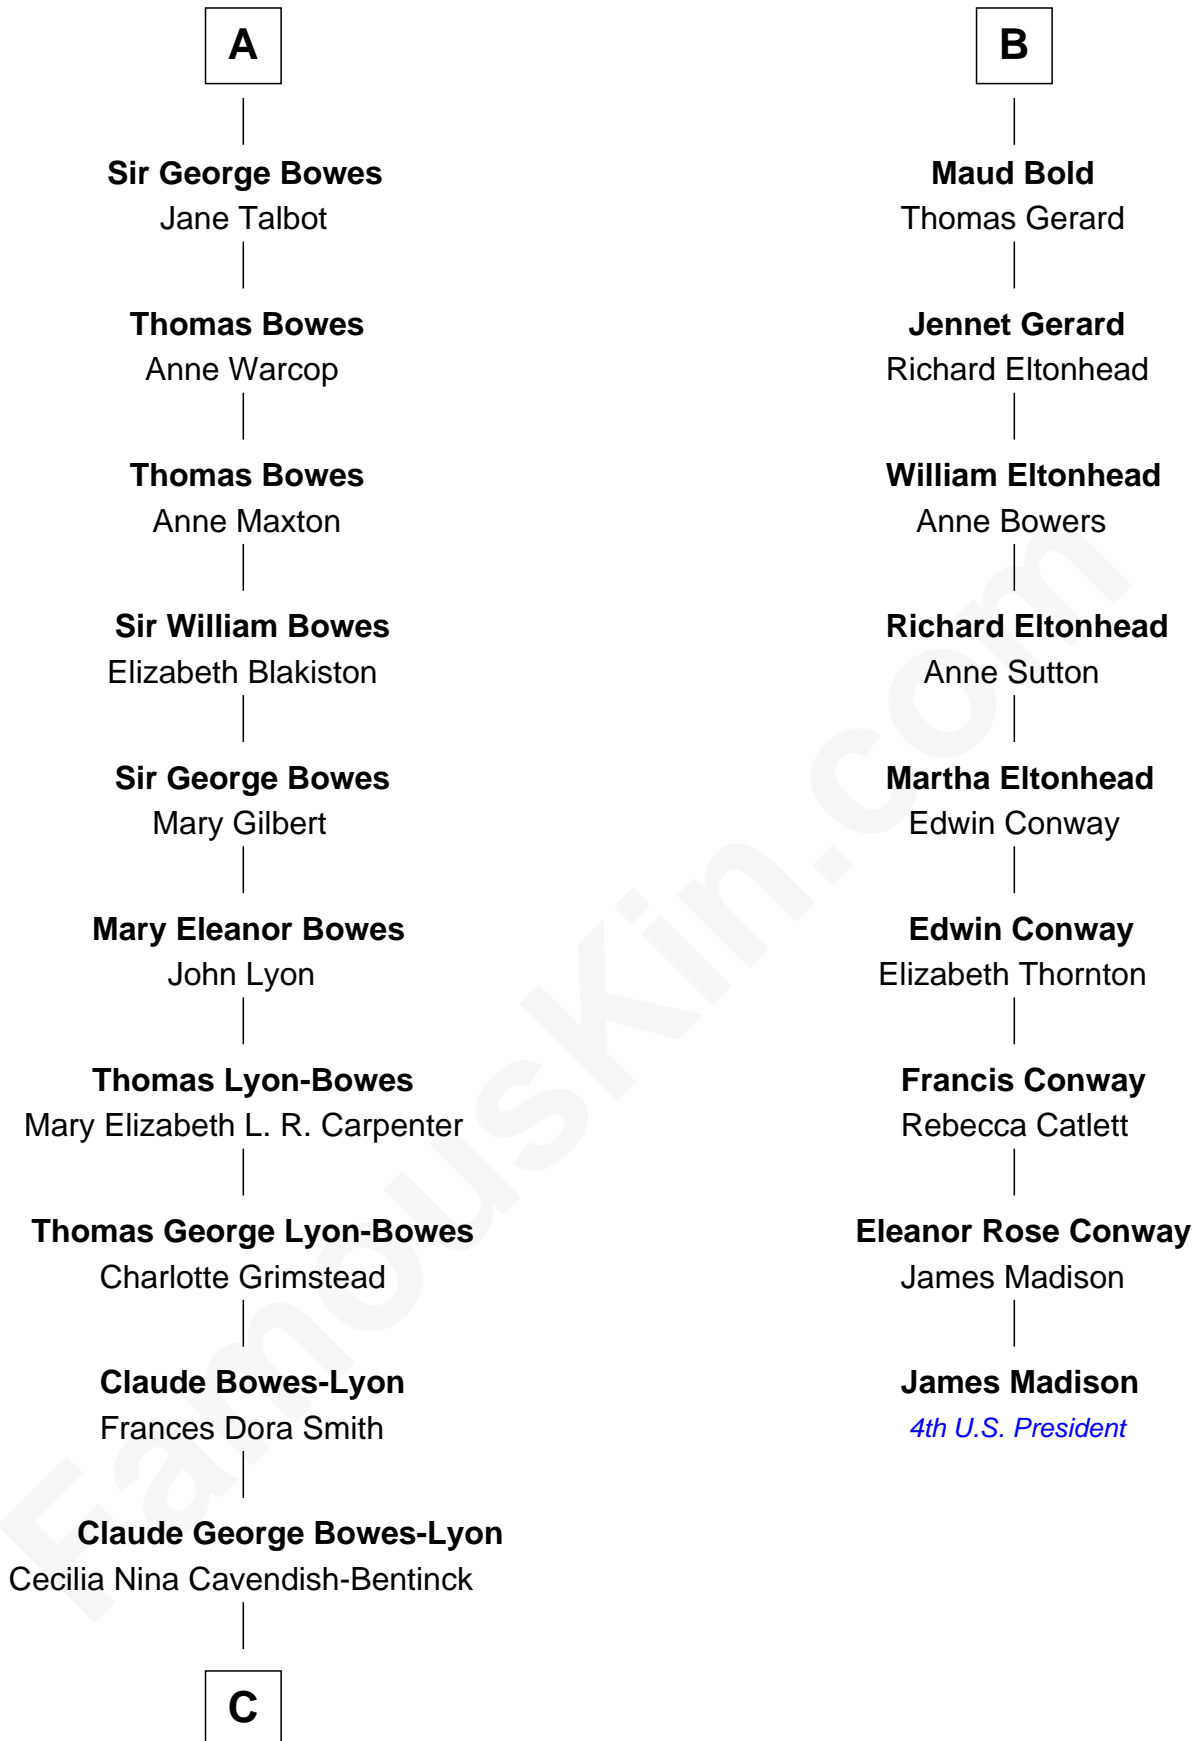

# FamousKin.com Relationship Chart of

**Prince William**

*Prince of Wales*

15th cousin 5 times removed of

**James Madison**

*4th U.S. President*

**Richard Fitzalan**

Alice de Saluzzo

**C**

**Elizabeth Bowes-Lyon**

George VI, King of the United Kingdom

**Elizabeth II, Queen of the United Kingdom**

Prince Philip of Edinburgh

**Charles III, King of the United Kingdom**

Princess Diana Frances Spencer

**Prince William**

*Prince of Wales*